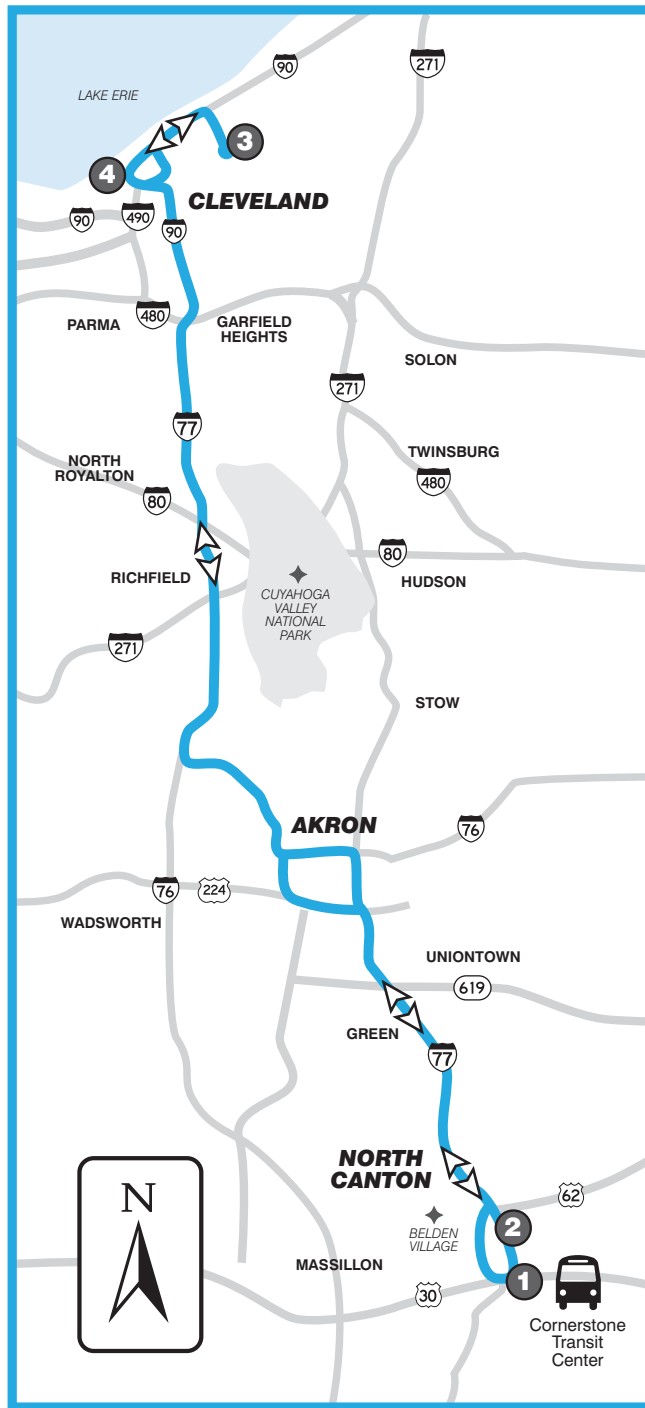

SARTA PinPoint allows you to locate your bus' arrival time in real time...

TEXT

"PP" plus the "Stop ID" to 321123 (ex. PP1234).

CALL

Call 330-477-2782 and input a stop ID number to receive info about departure and arrival times.

Download SARTA's PinPoint app for real-time information on your route!

ROUTE 4: Monday thru Friday

FROM DOWNTOWN CANTON TO CLEVELAND

1	2	3	4
Leave Cornerstone	American Legion	Wade Park VA Clinic	W. Prospect & W. Superior
6:50a	7:00a	8:40a	9:00a
10:50a	11:00a	12:30p	12:50p
2:50p	#####	4:20p	4:40p

FROM CLEVELAND TO DOWNTOWN CANTON

4	2	1
Leave W. Prospect & W. Superior	American Legion	Arrive Cornerstone
9:00a	#####	10:40a
12:50p	2:20p	2:30p
4:40p	6:20p	6:30p

No Service

Please Note: Times may vary due to weather and traffic. Those using mobility devices and parties of 4 or more should make round trip reservations 24 hours in advance through SARTA as space is limited. To make reservations, please call SARTA at 330-639-2812.

▲ Close-Up of Cleveland

◀ Close-Up of North Canton

ROUTE 4

CANTON/CLEVELAND

www.SARTAonline.com