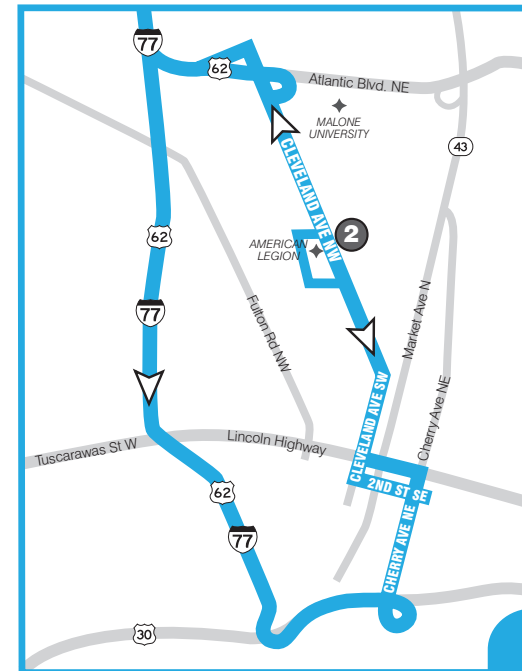

TRAVEL TRAINING

LEARN HOW TO...

- » Use SARTA's fixed route service
- » Read schedules and plan a trip
- » Pay fares and purchase tickets and passes

Call 1-855-887-2782

[ROUTE 4] POINTS OF INTEREST

- » Downtown Canton
- » Cleveland VA Hospital
- » Gateway District
- » Hard Rock Cafe
- » Jack Casino
- » Progressive Field
- » Public Square
- » Quicken Loans Arena
- » Renaissance Hotel
- » Ritz-Carlton Hotel
- » Tower City
- » West Prospect/Superior
- » Reach via Cleveland RTA & Rapid
 - » Cleveland Clinic
 - » Metro Health System
 - » Rock n' Roll Hall of Fame
 - » University Hospitals
 - » West Side Market

Download SARTA's PinPoint app for real-time information on your route!

ROUTE 4: Monday thru Friday

FROM DOWNTOWN CANTON TO CLEVELAND

1	2	3	4
Leave Cornerstone	American Legion	Wade Park VA Clinic	W. Prospect & W. Superior
6:50a	7:00a	8:40a	9:00a
10:50a	11:00a	12:30p	12:50p
2:50p	#####	4:20p	4:40p

FROM CLEVELAND TO DOWNTOWN CANTON

4	2	1
Leave W. Prospect & W. Superior	American Legion	Arrive Cornerstone
9:00a	#####	10:40a
12:50p	2:20p	2:30p
4:40p	6:20p	6:30p

No Service

Please Note: Times may vary due to weather and traffic. Those using mobility devices and parties of 4 or more should make round trip reservations 24 hours in advance through SARTA as space is limited. To make reservations, please call SARTA at 330-639-2812.

▲ Close-Up of Cleveland

◀ Close-Up of North Canton

ROUTE 4

CANTON/CLEVELAND

www.SARTAonline.com