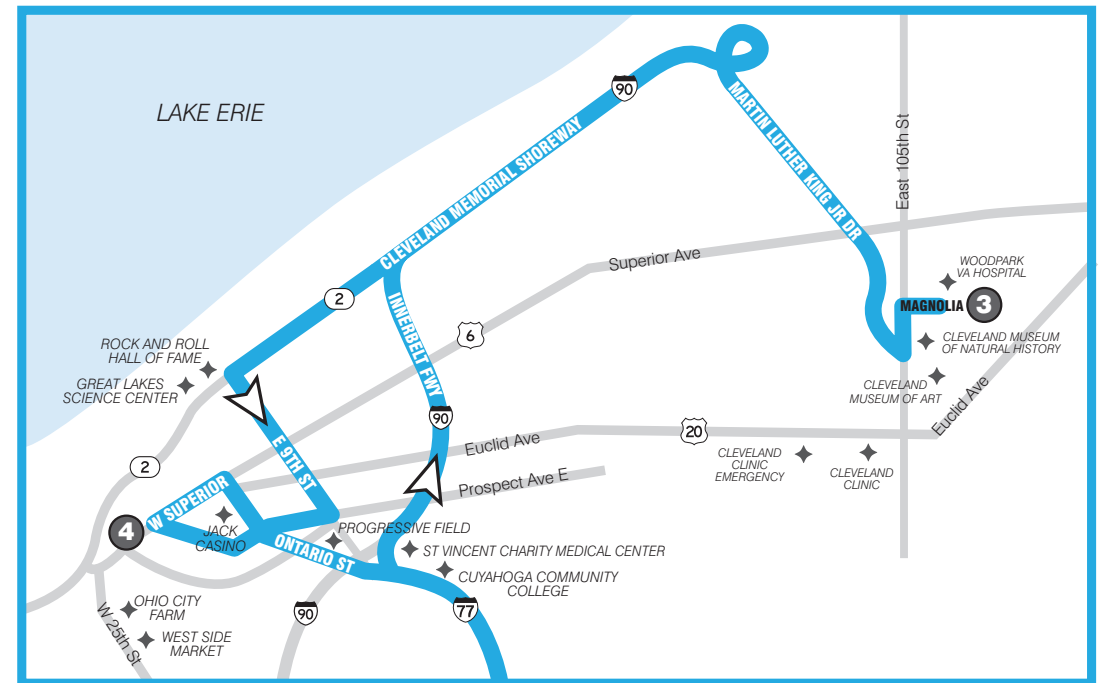

TRAVEL TRAINING

LEARN HOW TO...

- » Use SARTA's fixed route service
- » Read schedules and plan a trip
- » Pay fares and purchase tickets and passes

Call 1-855-887-2782

[ROUTE 4] POINTS OF INTEREST

- » Downtown Canton
- » Cleveland VA Hospital
- » Gateway District
- » Hard Rock Cafe
- » Jack Casino
- » Progressive Field
- » Public Square
- » Quicken Loans Arena
- » Renaissance Hotel
- » Ritz-Carlton Hotel
- » Tower City
- » West Prospect/Superior
- » Reach via Cleveland RTA & Rapid
 - » Cleveland Clinic
 - » Metro Health System
 - » Rock n' Roll Hall of Fame
 - » University Hospitals
 - » West Side Market

Download SARTA's PinPoint app for real-time information on your route!

ROUTE 4: Monday thru Friday

FROM DOWNTOWN CANTON TO CLEVELAND

1	2	3	4
Leave Cornerstone	American Legion	Wade Park VA Clinic	W. Prospect & W. Superior
6:50a	7:00a	8:40a	9:00a
10:50a	11:00a	12:30p	12:50p
2:50p	#####	4:20p	4:40p

FROM CLEVELAND TO DOWNTOWN CANTON

4	2	1
Leave W. Prospect & W. Superior	American Legion	Arrive Cornerstone
9:00a	#####	10:40a
12:50p	2:20p	2:30p
4:40p	6:20p	6:30p

No Service

Please Note: Times may vary due to weather and traffic. Those using mobility devices and parties of 4 or more should make round trip reservations 24 hours in advance through SARTA as space is limited. To make reservations, please call SARTA at 330-639-2812.

▲ Close-Up of Cleveland

◀ Close-Up of North Canton

ROUTE 4

CANTON/CLEVELAND

www.SARTAonline.com