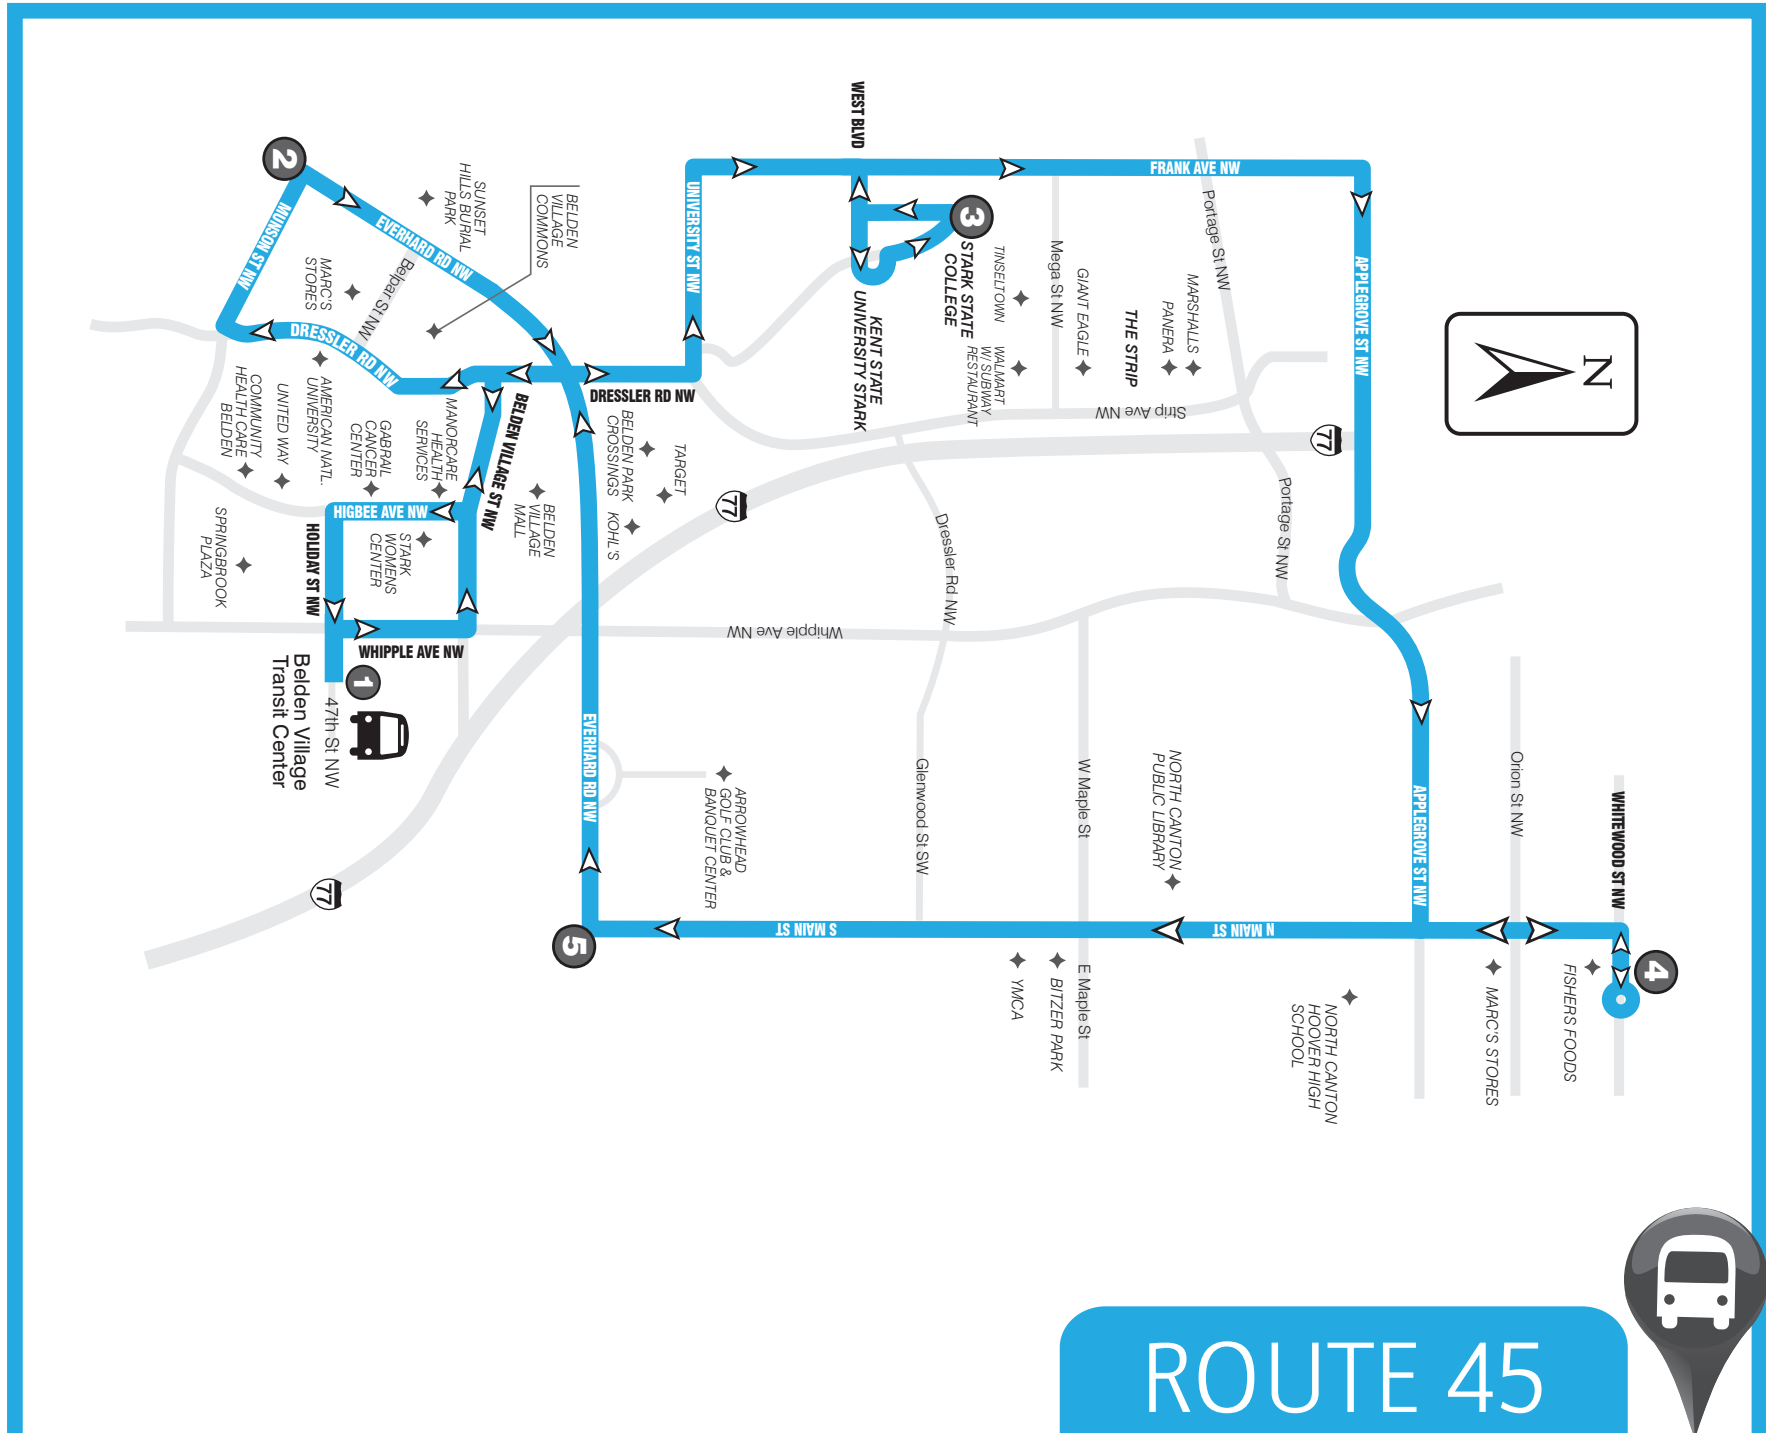

**SARTA PinPoint allows you to locate your bus' arrival time in real time...**

**TEXT**

"PP" plus the "Stop ID" to 321123 (ex. PP1234).

**CALL**

Call 330-477-2782 and input a stop ID number to receive info about departure and arrival times.

- » Belden Village Commons
- » Belden Village Mall
- » Fishers Foods
- » Kent State University–Stark
- » Kohls
- » Marc's Stores
- » Stark State College
- » Target

**SARTA's Cornerstone location is an official BikeSmart Hub.**

**www.SARTAonline.com**

**330-477-2782**

**Download SARTA's PinPoint app for real-time information on your route!**

ROUTE 45: Monday - Saturday

FROM BELDEN VILLAGE TO STARK STATE

1	2	3	4	5	1
Leave Belden Village Transit Center	Munson & Everhard	Stark State/ KSU Shelter	Fishers Foods Loop	Main & Everhard	Arrive Belden Village Transit Center
#####	#####	#####	6:45a	6:55a	7:10a
7:15a	7:21a	7:27a	7:45a	7:55a	8:10a
8:15a	8:21a	8:27a	8:45a	8:55a	9:10a
9:15a	9:21a	9:27a	9:45a	9:55a	10:10a
10:15a	10:21a	10:27a	10:45a	10:55a	11:10a
11:15a	11:21a	11:27a	11:45a	11:55a	12:10p
12:15p	12:21p	12:27p	12:45p	12:55p	1:10p
1:15p	1:21p	1:27p	1:45p	1:55p	2:10p
2:15p	2:21p	2:27p	2:45p	2:55p	3:10p
3:15p	3:21p	3:27p	3:45p	3:55p	4:10p
4:15p	4:21p	4:27p	4:45p	4:55p	5:10p
5:15p	5:21p	5:27p	5:45p	5:55p	6:10p
6:15p	6:21p	6:27p	6:45p	6:55p	7:10p
7:15p	7:21p	7:27p	7:45p	7:55p	8:10p
8:15p	8:21p	8:27p	8:45p	8:55p	9:10p
9:15p	9:21p	9:27p	9:45p	9:55p	10:10p

#No Service

ROUTE 45

BELDEN VILLAGE/STARK STATE

www.SARTAonline.com