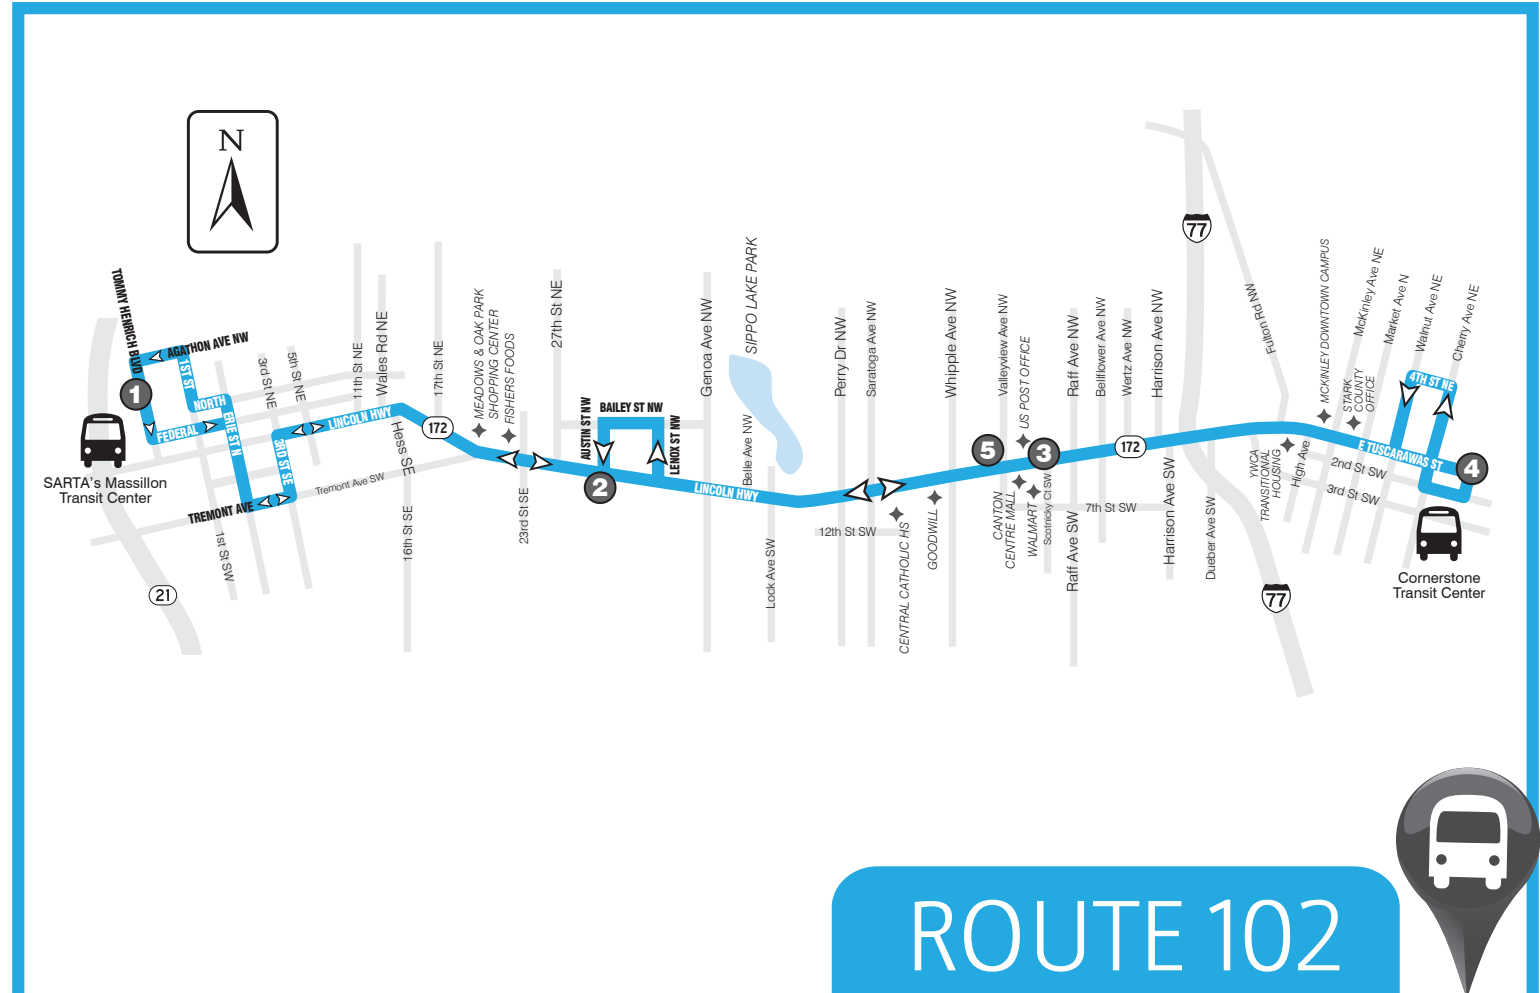

4	5	2	1
Leave Cornerstone Transit Center	W. Tusc. & Valleyview	Austin & Lincolnway	Arrive Massillon Transit Center
5:45a	5:57a	6:07a	6:25a
6:15a	6:27a	6:37a	6:55a
6:45a	6:57a	7:07a	7:25a
7:15a	7:27a	7:37a	7:55a
7:45a	7:57a	8:07a	8:25a
8:15a	8:27a	8:37a	8:55a
8:45a	8:57a	9:07a	9:25a
9:15a	9:27a	9:37a	9:55a
9:45a	9:57a	10:07a	10:25a
10:15a	10:27a	10:37a	10:55a
10:45a	10:57a	11:07a	11:25a
11:15a	11:27a	11:37a	11:55a
11:45a	11:57a	12:07p	12:25p
12:15p	12:27p	12:37p	12:55p
12:45p	12:57p	1:07p	1:25p
1:15p	1:27p	1:37p	1:55p
1:45p	1:57p	2:07p	2:25p
2:15p	2:27p	2:37p	2:55p
2:45p	2:57p	3:07p	3:25p
3:15p	3:27p	3:37p	3:55p
3:45p	3:57p	4:07p	4:25p
4:15p	4:27p	4:37p	4:55p
4:45p	4:57p	5:07p	5:25p
5:15p	5:27p	5:37p	5:55p
5:45p	5:57p	6:07p	6:25p
6:15p	6:27p	6:37p	6:55p
6:45p	6:57p	7:07p	7:25p
7:15p	7:27p	7:37p	7:55p
7:45p	7:57p	8:07p	8:25p
8:15p	8:27p	8:37p	8:55p
8:45p	8:57p	9:07p	9:25p

ROUTE 102

www.SARTAonline.com

DOWNTOWN CANTON/MASSILLON