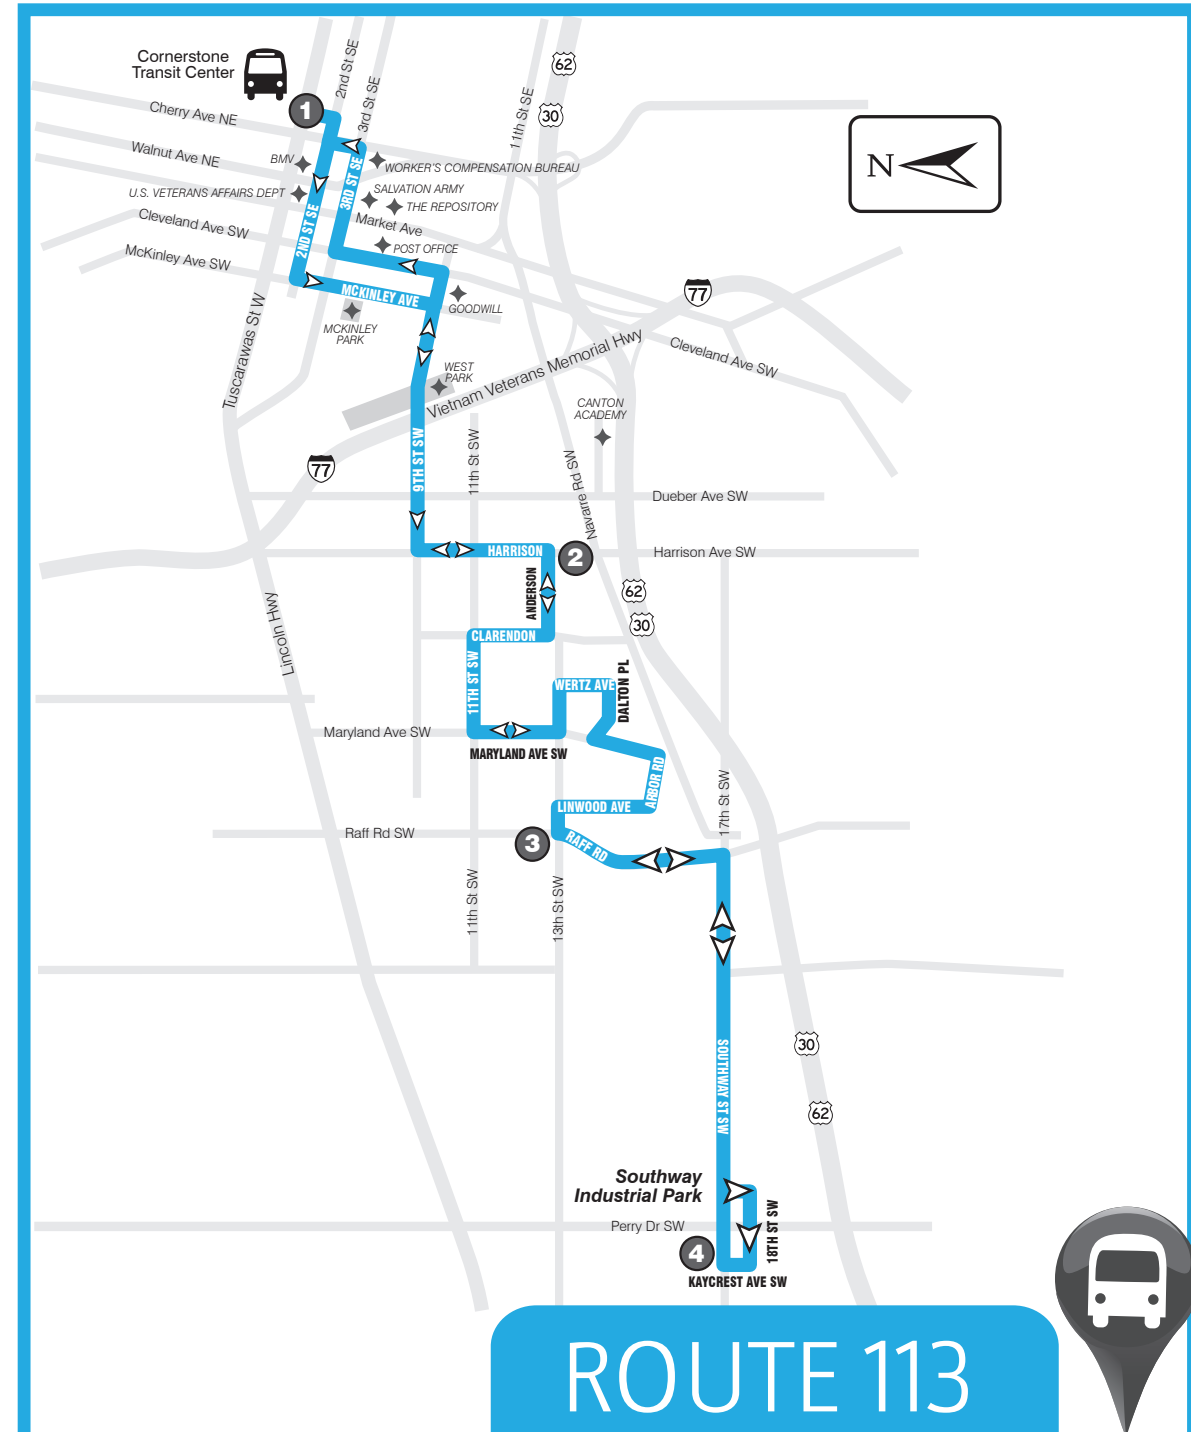

**SARTA PinPoint allows you to locate your bus' arrival time in real time...**

**TEXT**

"PP" plus the "Stop ID" to 321123 (ex. PP1234).

**CALL**

Call 330-477-2782 and input a stop ID number to receive info about departure and arrival times.

**SCHEDULE & MAP**

**Downtown Canton/Southway**

**Monday–Saturday**

**Effective November 2022**

**www.SARTAonline.com**

**330-477-2782**

**Download SARTA's PinPoint app for real-time information on your route!**

ROUTE 113: Monday thru Saturday

FROM DOWNTOWN CANTON TO SOUTHWAY INDUSTRIAL PARK

1	2	3	4
Leave Cornerstone	Anderson & Harrison	13th & Raff	Southway Industrial Park
5:45a	5:52a	6:03a	6:12a
6:45a	6:52a	7:03a	7:12a
7:45a	7:52a	8:03a	8:12a
8:45a	8:52a	9:03a	9:12a
9:45a	9:52a	10:03a	10:12a
10:45a	10:52a	11:03a	11:12a
11:45a	11:52a	12:03p	12:12p
12:45p	12:52p	1:03p	1:12p
1:45p	1:52p	2:03p	2:12p
2:45p	2:52p	3:03p	3:12p
3:45p	3:52p	4:03p	4:12p
4:45p	4:52p	5:03p	5:12p
5:45p	5:52p	6:03p	6:12p
6:45p	6:52p	7:03p	7:12p
7:45p	7:52p	8:03p	8:12p
8:45p	8:52p	9:03p	9:12p

ROUTE 113: Monday thru Saturday

FROM SOUTHWAY INDUSTRIAL PARK TO DOWNTOWN CANTON

4	3	2	1
Leave Southway Industrial Park	13th & Raff	Anderson & Harrison	Arrive Cornerstone
6:12a	6:18a	6:25a	6:40a
7:12a	7:18a	7:25a	7:40a
8:12a	8:18a	8:25a	8:40a
9:12a	9:18a	9:25a	9:40a
10:12a	10:18a	10:25a	10:40a
11:12a	11:18a	11:25a	11:40a
12:12p	12:18p	12:25p	12:40p
1:12p	1:18p	1:25p	1:40p
2:12p	2:18p	2:25p	2:40p
3:12p	3:18p	3:25p	3:40p
4:12p	4:18p	4:25p	4:40p
5:12p	5:18p	5:25p	5:40p
6:12p	6:18p	6:25p	6:40p
7:12p	7:18p	7:25p	7:40p
8:12p	8:18p	8:25p	8:40p
9:12p	9:18p	9:25p	9:40p