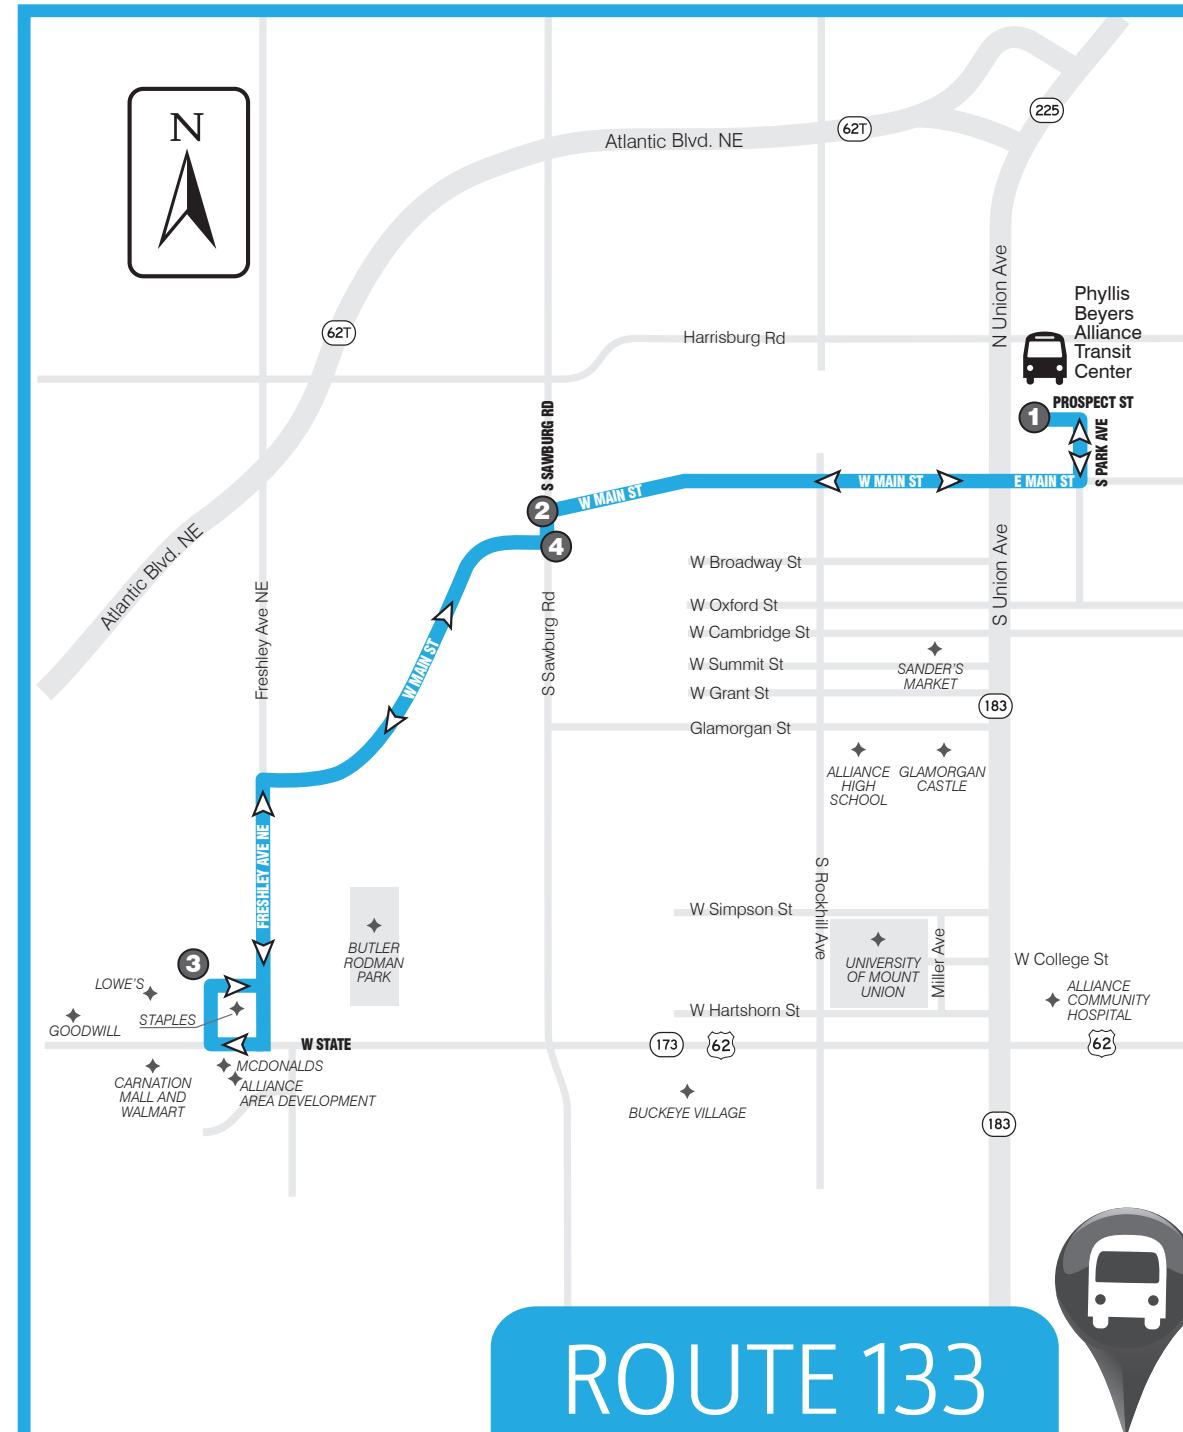

**SARTA PinPoint allows you to locate your bus' arrival time in real time...**

**TEXT**

"PP" plus the "Stop ID" to 321123 (ex. PP1234).

**CALL**

Call 330-477-2782 and input a stop ID number to receive info about departure and arrival times.

**www.SARTAonline.com**  
330-477-2782

112327 07/21

[ ROUTE ]  
[ 133 ]

**Downtown Alliance/  
West State & Freshley**  
Monday-Saturday  
Effective August 2021

**www.SARTAonline.com**  
330-477-2782

**Download SARTA's PinPoint app for real-time information on your route!**

ROUTE 133: Monday thru Saturday

FROM DOWNTOWN ALLIANCE TO WEST STATE AND FRESHLEY AVE

1	2	3	4	1
Leave Phyllis Beyers Alliance TC	Main & Sawburg	Lowe's	Main & Sawburg	Arrive Phyllis Beyers Alliance TC
6:45a	6:50a	7:00a	7:05a	7:10a
7:45a	7:50a	8:00a	8:05a	8:10a
8:45a	8:50a	9:00a	9:05a	9:10a
9:45a	9:50a	10:00a	10:05a	10:10a
10:45a	10:50a	11:00a	11:05a	11:10a
11:45a	11:50a	12:00p	12:05p	12:10p
12:45p	12:50p	1:00p	1:05p	1:10p
1:45p	1:50p	2:00p	2:05p	2:10p
2:45p	2:50p	3:00p	3:05p	3:10p
3:45p	3:50p	4:00p	4:05p	4:10p
4:45p	4:50p	5:00p	5:05p	5:10p
5:45p	5:50p	6:00p	6:05p	6:10p
6:45p	6:50p	7:00p	7:05p	7:10p
7:45p	7:50p	8:00p	8:05p	8:10p
8:45p	8:50p	9:00p	9:05p	9:10p

ROUTE 133

www.SARTAonline.com

DOWNTOWN ALLIANCE/WEST STATE & FRESHLEY