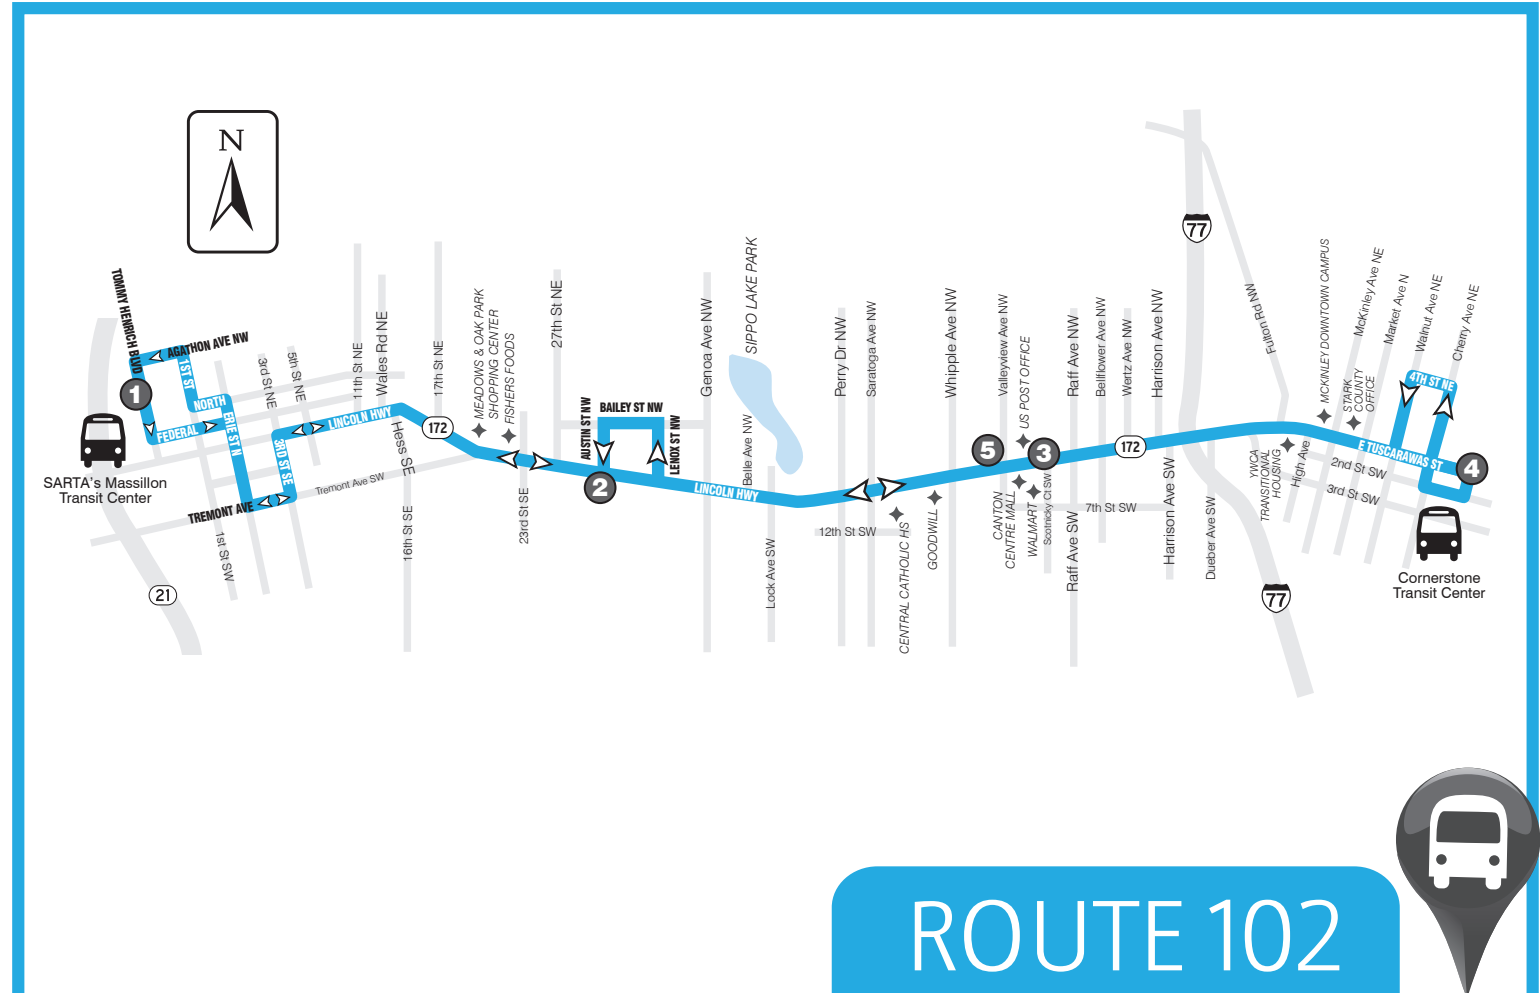

Download SARTA's PinPoint app for real-time information on your route!

ROUTE 102: Monday–Saturday

ROUTE 102: Monday–Saturday

FROM MASSILLON TO DOWNTOWN CANTON

FROM DOWNTOWN CANTON TO MASSILLON

1	2	3	4
Leave Massillon Transit Center	Austin & Lincolnway	CantonCentre Shelter	Arrive Cornerstone Transit Center
5:30a	5:43a	5:52a	6:10a
6:00a	6:13a	6:22a	6:40a
6:30a	6:43a	6:52a	7:10a
7:00a	7:13a	7:22a	7:40a
7:30a	7:43a	7:52a	8:10a
8:00a	8:13a	8:22a	8:40a
8:30a	8:43a	8:52a	9:10a
9:00a	9:13a	9:22a	9:40a
9:30a	9:43a	9:52a	10:10a
10:00a	10:13a	10:22a	10:40a
10:30a	10:43a	10:52a	11:10a
11:00a	11:13a	11:22a	11:40a
11:30a	11:43a	11:52a	12:10p
12:00p	12:13p	12:22p	12:40p
12:30p	12:43p	12:52p	1:10p
1:00p	1:13p	1:22p	1:40p
1:30p	1:43p	1:52p	2:10p
2:00p	2:13p	2:22p	2:40p
2:30p	2:43p	2:52p	3:10p
3:00p	3:13p	3:22p	3:40p
3:30p	3:43p	3:52p	4:10p
4:00p	4:13p	4:22p	4:40p
4:30p	4:43p	4:52p	5:10p
5:00p	5:13p	5:22p	5:40p
5:30p	5:43p	5:52p	6:10p
6:00p	6:13p	6:22p	6:40p
6:30p	6:43p	6:52p	7:10p
7:00p	7:13p	7:22p	7:40p
7:30p	7:43p	7:52p	8:10p
8:00p	8:13p	8:22p	8:40p
8:30p	8:43p	8:52p	9:10p
9:00p	9:13p	9:22p	9:40p

4	5	2	1
Leave Cornerstone Transit Center	W. Tusc. & Valleyview	Austin & Lincolnway	Arrive Massillon Transit Center
5:45a	5:57a	6:07a	6:25a
6:15a	6:27a	6:37a	6:55a
6:45a	6:57a	7:07a	7:25a
7:15a	7:27a	7:37a	7:55a
7:45a	7:57a	8:07a	8:25a
8:15a	8:27a	8:37a	8:55a
8:45a	8:57a	9:07a	9:25a
9:15a	9:27a	9:37a	9:55a
9:45a	9:57a	10:07a	10:25a
10:15a	10:27a	10:37a	10:55a
10:45a	10:57a	11:07a	11:25a
11:15a	11:27a	11:37a	11:55a
11:45a	11:57a	12:07p	12:25p
12:15p	12:27p	12:37p	12:55p
12:45p	12:57p	1:07p	1:25p
1:15p	1:27p	1:37p	1:55p
1:45p	1:57p	2:07p	2:25p
2:15p	2:27p	2:37p	2:55p
2:45p	2:57p	3:07p	3:25p
3:15p	3:27p	3:37p	3:55p
3:45p	3:57p	4:07p	4:25p
4:15p	4:27p	4:37p	4:55p
4:45p	4:57p	5:07p	5:25p
5:15p	5:27p	5:37p	5:55p
5:45p	5:57p	6:07p	6:25p
6:15p	6:27p	6:37p	6:55p
6:45p	6:57p	7:07p	7:25p
7:15p	7:27p	7:37p	7:55p
7:45p	7:57p	8:07p	8:25p
8:15p	8:27p	8:37p	8:55p
8:45p	8:57p	9:07p	9:25p