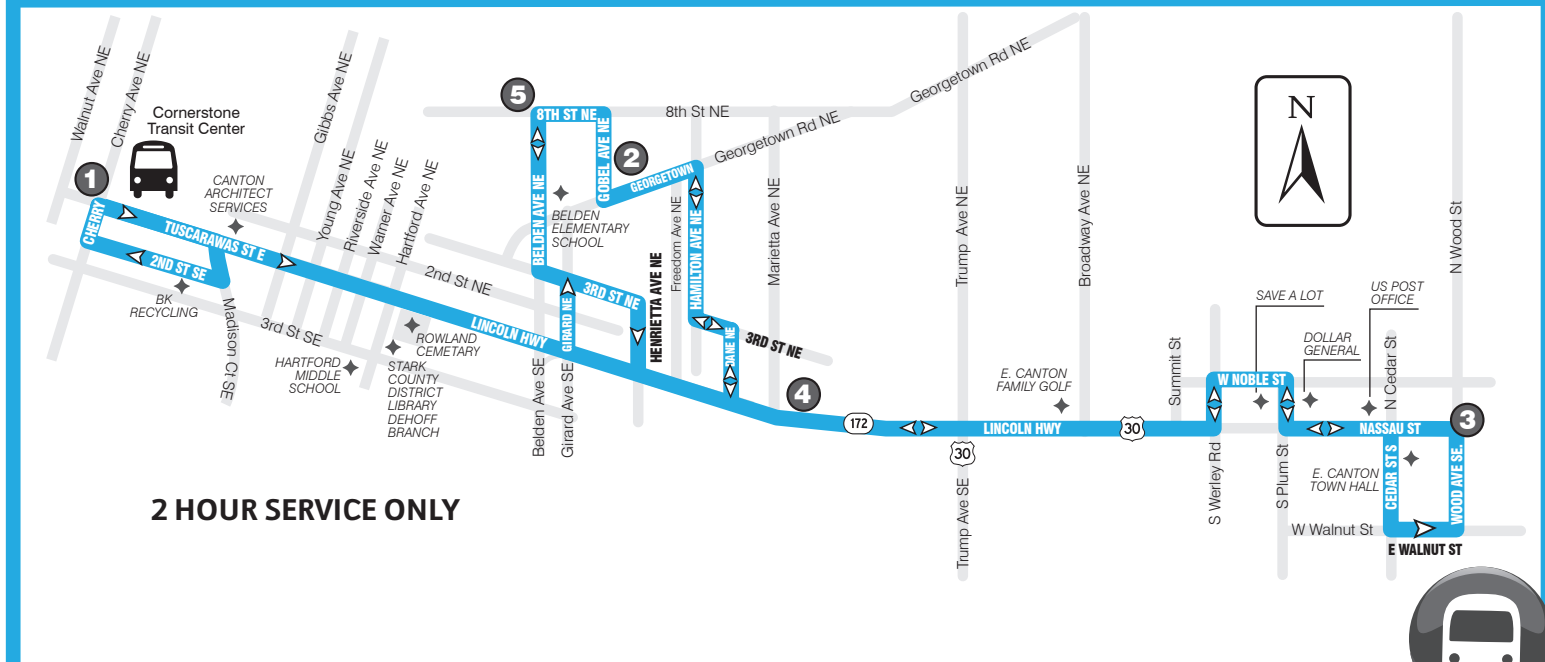

- » Belden Elementary School
- » Dollar General
- » Downtown Canton
- » East Canton
- » Lifecare Family Health & Dental Center
- » Save A Lot

**[ROUTE 107]**

**SCHEDULE & MAP**

Downtown Canton/East Canton  
Monday–Saturday  
Effective May 2023

**www.SARTAonline.com**  
330-477-2782

**www.SARTAonline.com**  
330-477-2782

**Download SARTA's PinPoint app for real-time information on your route!**

ROUTE 107: Monday thru Saturday

FROM DOWNTOWN CANTON TO EAST CANTON

1	2	3	4	5	1
Leave Cornerstone Transit Center	Gobel & Georgetown	East Canton, Wood & Nassau	Marietta & Lincoln	8th & Belden	Arrive Cornerstone Transit Center
5:45a	5:52a	6:10a	6:19a	6:24a	6:40a
6:45a	6:52a	#####	6:57a	#####	7:10a
7:15a	7:22a	#####	7:27a	#####	7:40a
7:45a	7:52a	8:10a	8:19a	8:24a	8:40a
8:45a	8:52a	#####	8:57a	#####	9:10a
9:15a	9:22a	#####	9:27a	#####	9:40a
9:45a	9:52a	10:10a	10:19a	10:24a	10:40a
10:45a	10:52a	#####	10:57a	#####	11:10a
11:15a	11:22a	#####	11:27a	#####	11:40a
11:45a	11:52a	12:10p	12:19p	12:24p	12:40p
12:45p	12:52p	#####	12:57p	#####	1:10p
1:15p	1:22p	#####	1:27p	#####	1:40p
1:45p	1:52p	2:10p	2:19p	2:24p	2:40p
2:45p	2:52p	#####	2:57p	#####	3:10p
3:15p	3:22p	#####	3:27p	#####	3:40p
3:45p	3:52p	4:10p	4:19p	4:24p	4:40p
4:45p	4:52p	#####	4:57p	#####	5:10p
5:15p	5:22p	#####	5:27p	#####	5:40p
5:45p	5:52p	6:10p	6:19p	6:24p	6:40p
6:45p	6:52p	#####	6:57p	#####	7:10p
7:15p	7:22p	#####	7:27p	#####	7:40p
7:45p	7:52p	8:10p	8:19p	8:24p	8:40p
8:45p	8:52p	#####	8:57p	#####	9:10p
9:15p	9:22p	#####	9:27p	#####	9:40p

# No Service

1/2 HOUR SERVICE ONLY

2 HOUR SERVICE ONLY

ROUTE 107

www.SARTAonline.com

DOWNTOWN CANTON/EAST CANTON