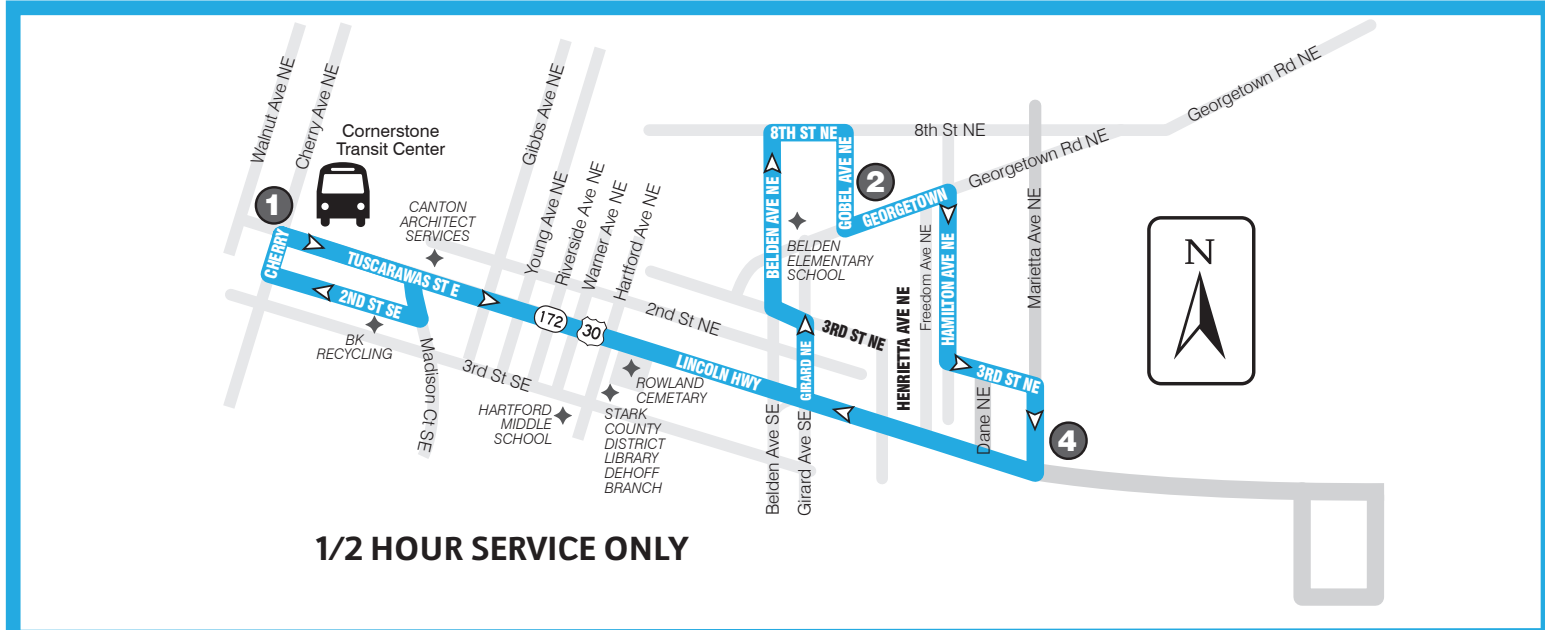

- » Belden Elementary School
- » Dollar General
- » Downtown Canton
- » East Canton
- » Lifecare Family Health & Dental Center
- » Save A Lot

**[ROUTE 107]**

**SCHEDULE & MAP**

Downtown Canton/East Canton  
Monday–Saturday  
Effective May 2023

**www.SARTAonline.com**  
330-477-2782

**www.SARTAonline.com**  
330-477-2782

**Download SARTA's PinPoint app for real-time information on your route!**

ROUTE 107: Monday thru Saturday

FROM DOWNTOWN CANTON TO EAST CANTON

1	2	3	4	5	1
Leave Cornerstone Transit Center	Gobel & Georgetown	East Canton, Wood & Nassau	Marietta & Lincoln	8th & Belden	Arrive Cornerstone Transit Center
5:45a	5:52a	6:10a	6:19a	6:24a	6:40a
6:45a	6:52a	#####	6:57a	#####	7:10a
7:15a	7:22a	#####	7:27a	#####	7:40a
7:45a	7:52a	8:10a	8:19a	8:24a	8:40a
8:45a	8:52a	#####	8:57a	#####	9:10a
9:15a	9:22a	#####	9:27a	#####	9:40a
9:45a	9:52a	10:10a	10:19a	10:24a	10:40a
10:45a	10:52a	#####	10:57a	#####	11:10a
11:15a	11:22a	#####	11:27a	#####	11:40a
11:45a	11:52a	12:10p	12:19p	12:24p	12:40p
12:45p	12:52p	#####	12:57p	#####	1:10p
1:15p	1:22p	#####	1:27p	#####	1:40p
1:45p	1:52p	2:10p	2:19p	2:24p	2:40p
2:45p	2:52p	#####	2:57p	#####	3:10p
3:15p	3:22p	#####	3:27p	#####	3:40p
3:45p	3:52p	4:10p	4:19p	4:24p	4:40p
4:45p	4:52p	#####	4:57p	#####	5:10p
5:15p	5:22p	#####	5:27p	#####	5:40p
5:45p	5:52p	6:10p	6:19p	6:24p	6:40p
6:45p	6:52p	#####	6:57p	#####	7:10p
7:15p	7:22p	#####	7:27p	#####	7:40p
7:45p	7:52p	8:10p	8:19p	8:24p	8:40p
8:45p	8:52p	#####	8:57p	#####	9:10p
9:15p	9:22p	#####	9:27p	#####	9:40p

# No Service

1/2 HOUR SERVICE ONLY

2 HOUR SERVICE ONLY

ROUTE 107

www.SARTAonline.com

DOWNTOWN CANTON/EAST CANTON