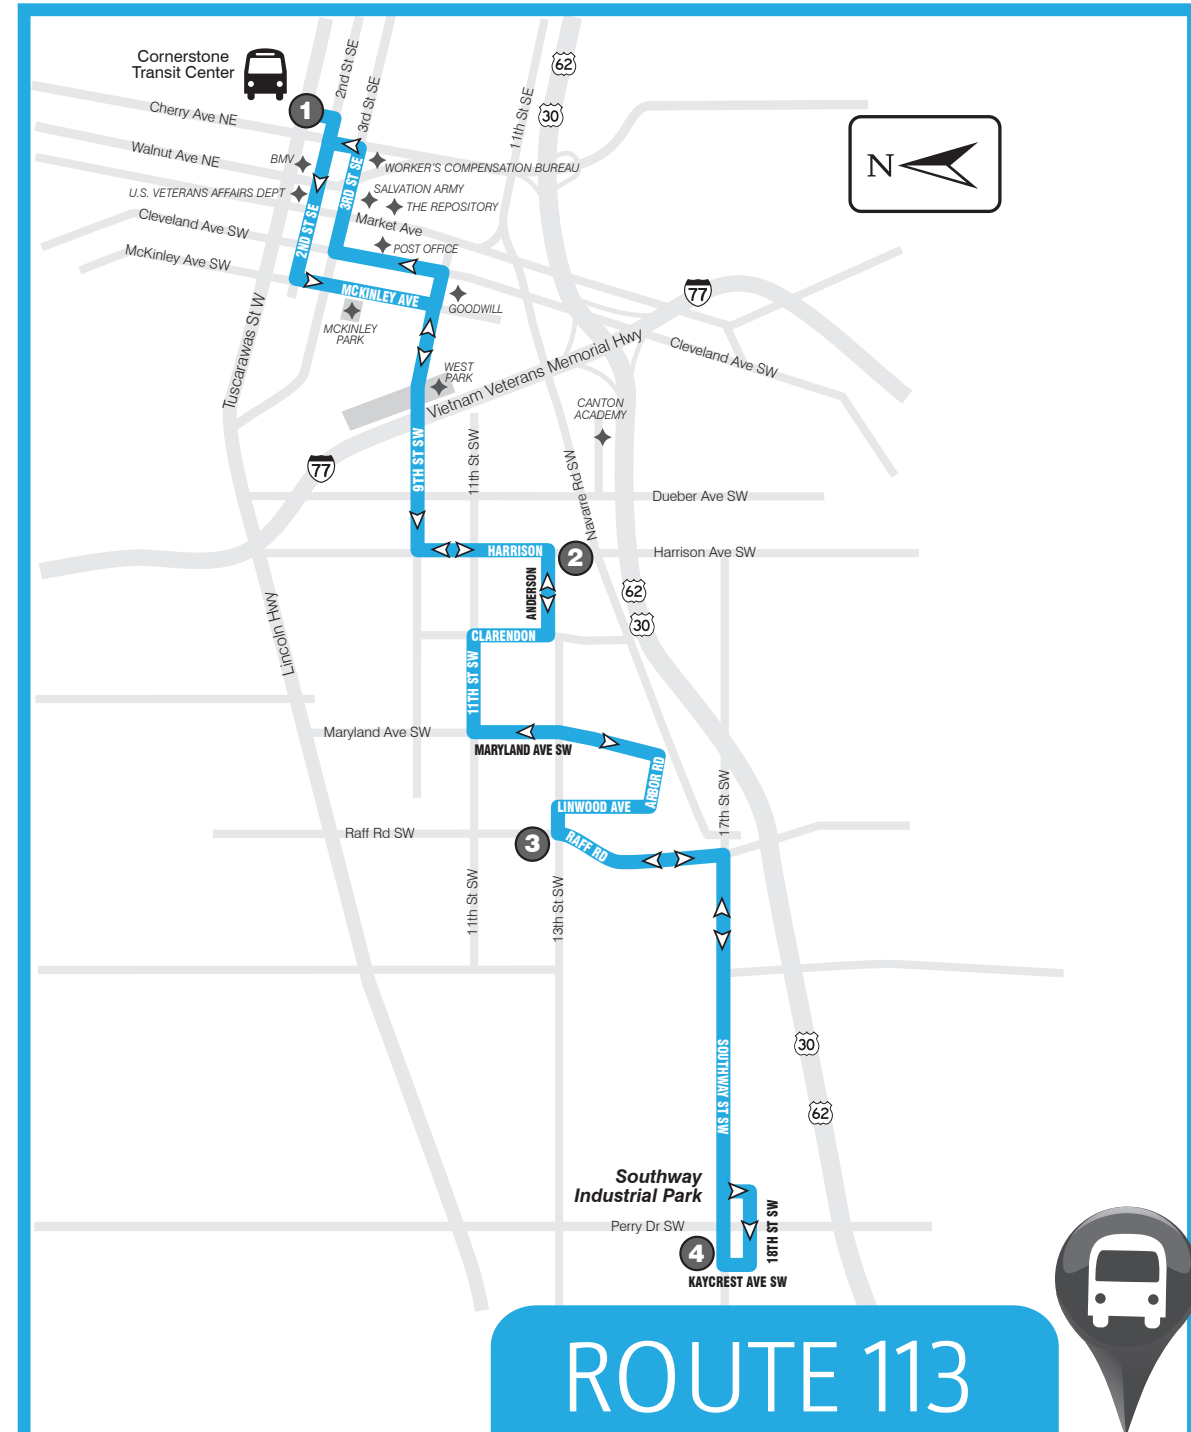

www.SARTAonline.com

330-477-2782

Download SARTA's PinPoint app for real-time information on your route!

ROUTE 113: Monday thru Saturday

FROM DOWNTOWN CANTON TO SOUTHWAY INDUSTRIAL PARK

| 1 | 2 | 3 | 4 |
|-------------------|---------------------|-------------|--------------------------|
| Leave Cornerstone | Anderson & Harrison | 13th & Raff | Southway Industrial Park |
| 5:45a | 5:52a | 6:03a | 6:12a |
| 6:45a | 6:52a | 7:03a | 7:12a |
| 7:45a | 7:52a | 8:03a | 8:12a |
| 8:45a | 8:52a | 9:03a | 9:12a |
| 9:45a | 9:52a | 10:03a | 10:12a |
| 10:45a | 10:52a | 11:03a | 11:12a |
| 11:45a | 11:52a | 12:03p | 12:12p |
| 12:45p | 12:52p | 1:03p | 1:12p |
| 1:45p | 1:52p | 2:03p | 2:12p |
| 2:45p | 2:52p | 3:03p | 3:12p |
| 3:45p | 3:52p | 4:03p | 4:12p |
| 4:45p | 4:52p | 5:03p | 5:12p |
| 5:45p | 5:52p | 6:03p | 6:12p |
| 6:45p | 6:52p | 7:03p | 7:12p |
| 7:45p | 7:52p | 8:03p | 8:12p |
| 8:45p | 8:52p | 9:03p | 9:12p |

ROUTE 113: Monday thru Saturday

FROM SOUTHWAY INDUSTRIAL PARK TO DOWNTOWN CANTON

| 4 | 3 | 2 | 1 |
|--------------------------------|-------------|---------------------|--------------------|
| Leave Southway Industrial Park | 13th & Raff | Anderson & Harrison | Arrive Cornerstone |
| 6:12a | 6:18a | 6:25a | 6:40a |
| 7:12a | 7:18a | 7:25a | 7:40a |
| 8:12a | 8:18a | 8:25a | 8:40a |
| 9:12a | 9:18a | 9:25a | 9:40a |
| 10:12a | 10:18a | 10:25a | 10:40a |
| 11:12a | 11:18a | 11:25a | 11:40a |
| 12:12p | 12:18p | 12:25p | 12:40p |
| 1:12p | 1:18p | 1:25p | 1:40p |
| 2:12p | 2:18p | 2:25p | 2:40p |
| 3:12p | 3:18p | 3:25p | 3:40p |
| 4:12p | 4:18p | 4:25p | 4:40p |
| 5:12p | 5:18p | 5:25p | 5:40p |
| 6:12p | 6:18p | 6:25p | 6:40p |
| 7:12p | 7:18p | 7:25p | 7:40p |
| 8:12p | 8:18p | 8:25p | 8:40p |
| 9:12p | 9:18p | 9:25p | 9:40p |