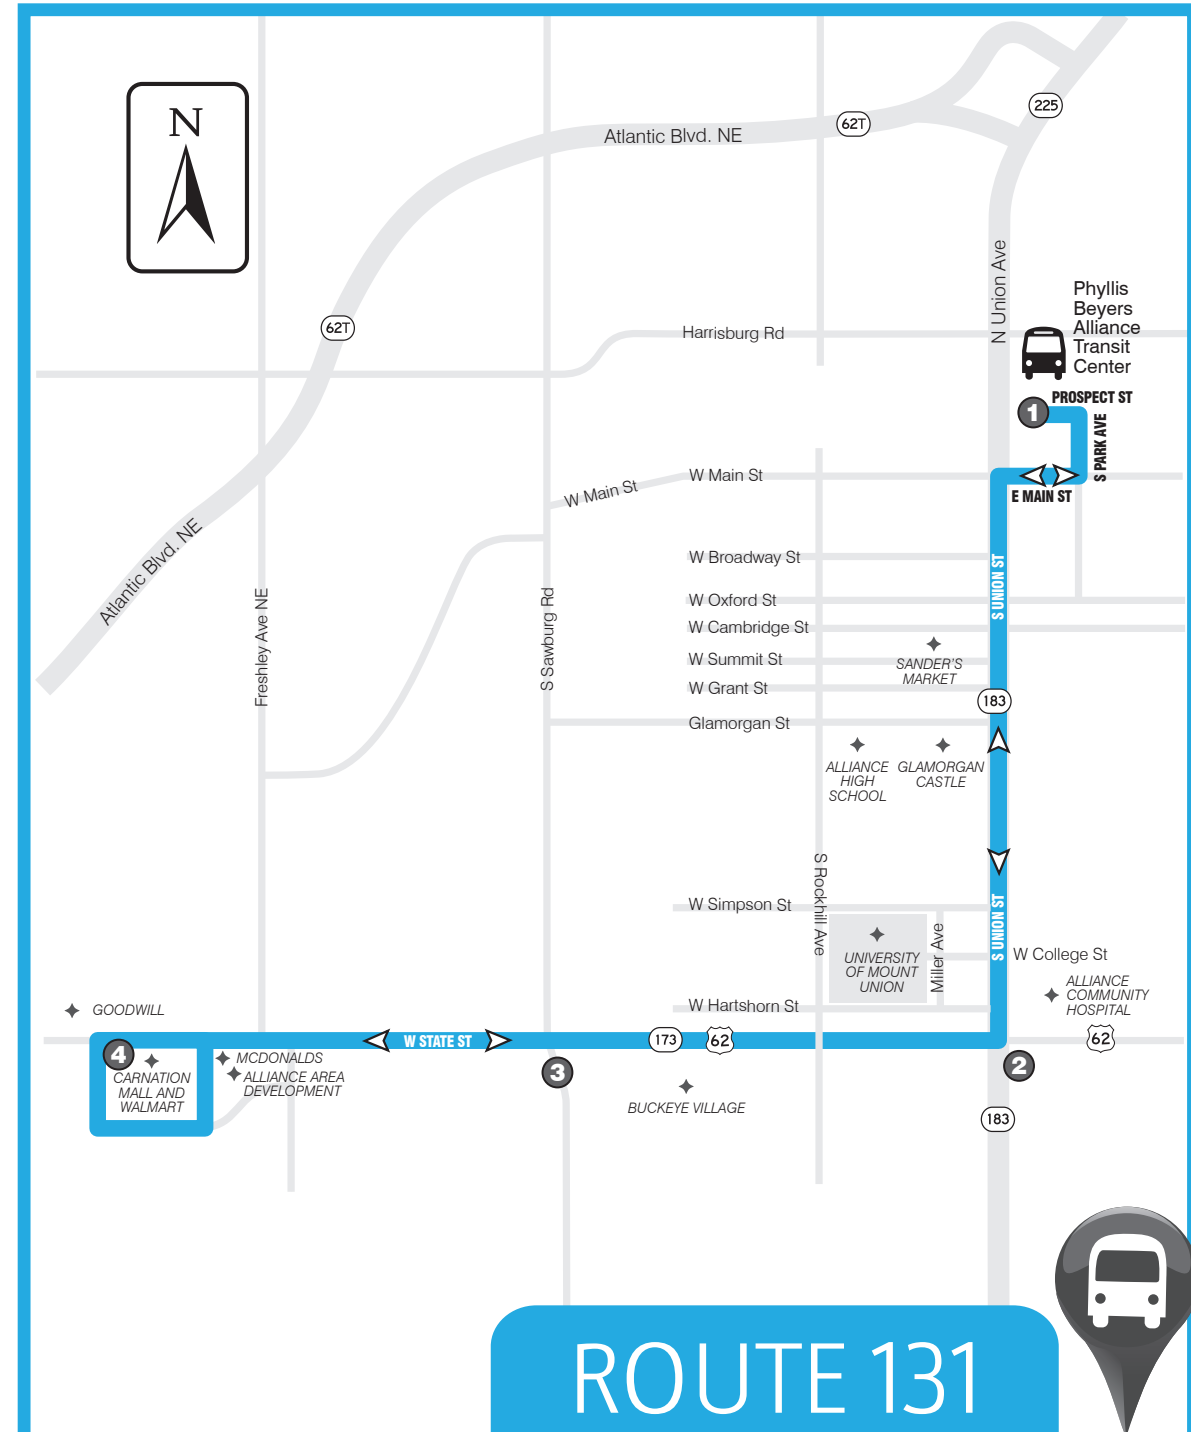

SARTA PinPoint allows you to locate your bus' arrival time in real time...

TEXT

"PP" plus the "Stop ID" to 321123 (ex. PP1234).

CALL

Call 330-477-2782 and input a stop ID number to receive info about departure and arrival times.

ROUTE 131: Monday thru Saturday

FROM DOWNTOWN ALLIANCE TO STATE & SAWBURG

1	2	3	4
Leave Phyllis Beyers Alliance TC	Union & State	State & Sawburg	Walmart
6:15a	6:20a	6:24a	6:28a
7:15a	7:20a	7:24a	7:28a
8:15a	8:20a	8:24a	8:28a
9:15a	9:20a	9:24a	9:28a
10:15a	10:20a	10:24a	10:28a
11:15a	11:20a	11:24a	11:28a
12:15p	12:20p	12:24p	12:28p
1:15p	1:20p	1:24p	1:28p
2:15p	2:20p	2:24p	2:28p
3:15p	3:20p	3:24p	3:28p
4:15p	4:20p	4:24p	4:28p
5:15p	5:20p	5:24p	5:28p
6:15p	6:20p	6:24p	6:28p
7:15p	7:20p	7:24p	7:28p
8:15p	8:20p	8:24p	8:28p

ROUTE 131: Monday thru Saturday

FROM STATE & SAWBURG TO DOWNTOWN ALLIANCE

4	3	2	1
Leave Walmart	State & Sawburg	Union & State	Arrive Phyllis Beyers Alliance TC
6:28a	6:32a	6:35a	6:40a
7:28a	7:32a	7:35a	7:40a
8:28a	8:32a	8:35a	8:40a
9:28a	9:32a	9:35a	9:40a
10:28a	10:32a	10:35a	10:40a
11:28a	11:32a	11:35a	11:40a
12:28p	12:32p	12:35p	12:40p
1:28p	1:32p	1:35p	1:40p
2:28p	2:32p	2:35p	2:40p
3:28p	3:32p	3:35p	3:40p
4:28p	4:32p	4:35p	4:40p
5:28p	5:32p	5:35p	5:40p
6:28p	6:32p	6:35p	6:40p
7:28p	7:32p	7:35p	7:40p
8:28p	8:32p	8:35p	8:40p