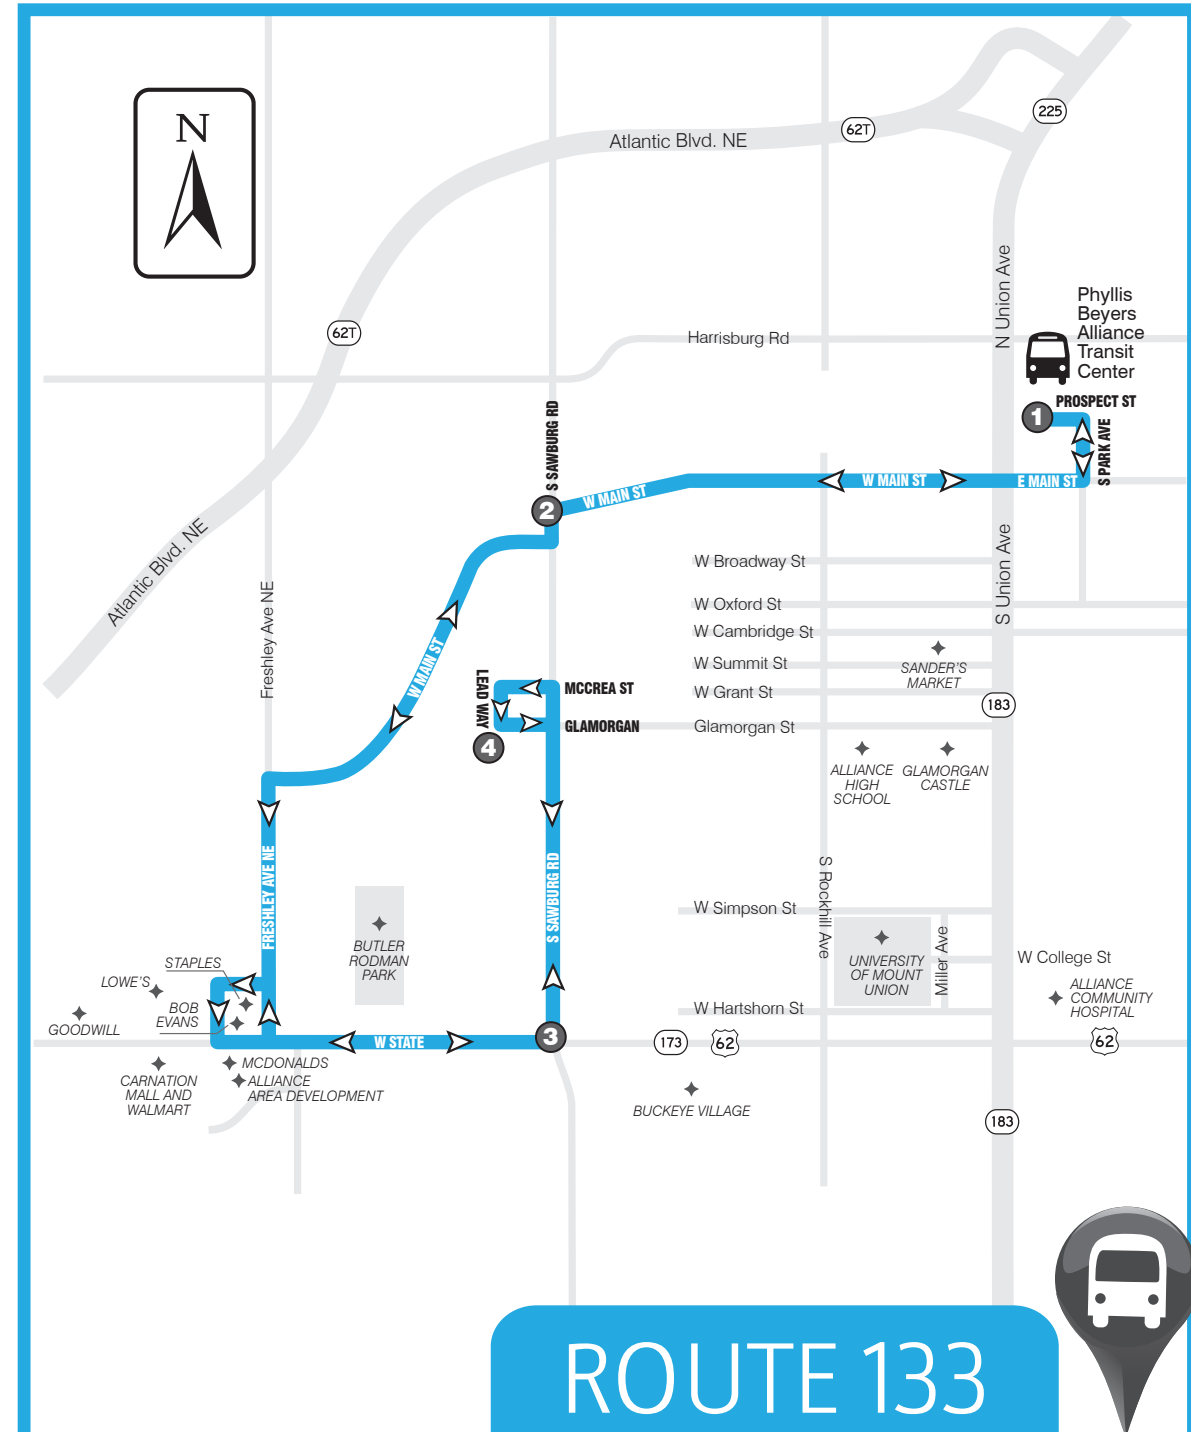

SARTA PinPoint allows you to locate your bus' arrival time in real time...

TEXT

"PP" plus the "Stop ID" to 321123 (ex. PP1234).

CALL

Call 330-477-2782 and input a stop ID number to receive info about departure and arrival times.

www.SARTAonline.com

330-477-2782

128338 04/23

[ROUTE
133]

**Downtown Alliance/
West State & Freshley**
Monday–Saturday
Effective May 2023

www.SARTAonline.com

330-477-2782

Download SARTA's PinPoint app for real-time information on your route!

ROUTE 133: Monday thru Saturday

FROM DOWNTOWN ALLIANCE TO LEAD WAY & GLAMORGAN

1	2	3	4
Leave Phyllis Beyers Alliance TC	W. Main & S. Sawburg	S. Sawburg & W. State	Lead Way & Glamorgan
6:45a	6:49a	6:56a	6:59a
7:45a	7:49a	7:56a	7:59a
8:45a	8:49a	8:56a	8:59a
9:45a	9:49a	9:56a	9:59a
10:45a	10:49a	10:56a	10:59a
11:45a	11:49a	11:56a	11:59a
12:45p	12:49p	12:56p	12:59p
1:45p	1:49p	1:56p	1:59p
2:45p	2:49p	2:56p	2:59p
3:45p	3:49p	3:56p	3:59p
4:45p	4:49p	4:56p	4:59p
5:45p	5:49p	5:56p	5:59p
6:45p	6:49p	6:56p	6:59p
7:45p	7:49p	7:56p	7:59p
8:45p	8:49p	8:56p	8:59p

ROUTE 133: Monday thru Saturday

FROM LEAD WAY & GLAMORGAN TO DOWNTOWN ALLIANCE

4	3	2	1
Lead Way & Glamorgan	S. Sawburg & W. State	W. Main & S. Sawburg	Arrive Phyllis Beyers Alliance TC
6:59a	7:01a	7:08a	7:10a
7:59a	8:01a	8:08a	8:10a
8:59a	9:01a	9:08a	9:10a
9:59a	10:01a	10:08a	10:10a
10:59a	11:01a	11:08a	11:10a
11:59a	12:01p	12:08p	12:10p
12:59p	1:01p	1:08p	1:10p
1:59p	2:01p	2:08p	2:10p
2:59p	3:01p	3:08p	3:10p
3:59p	4:01p	4:08p	4:10p
4:59p	5:01p	5:08p	5:10p
5:59p	6:01p	6:08p	6:10p
6:59p	7:01p	7:08p	7:10p
7:59p	8:01p	8:08p	8:10p
8:59p	9:01p	9:08p	9:10p