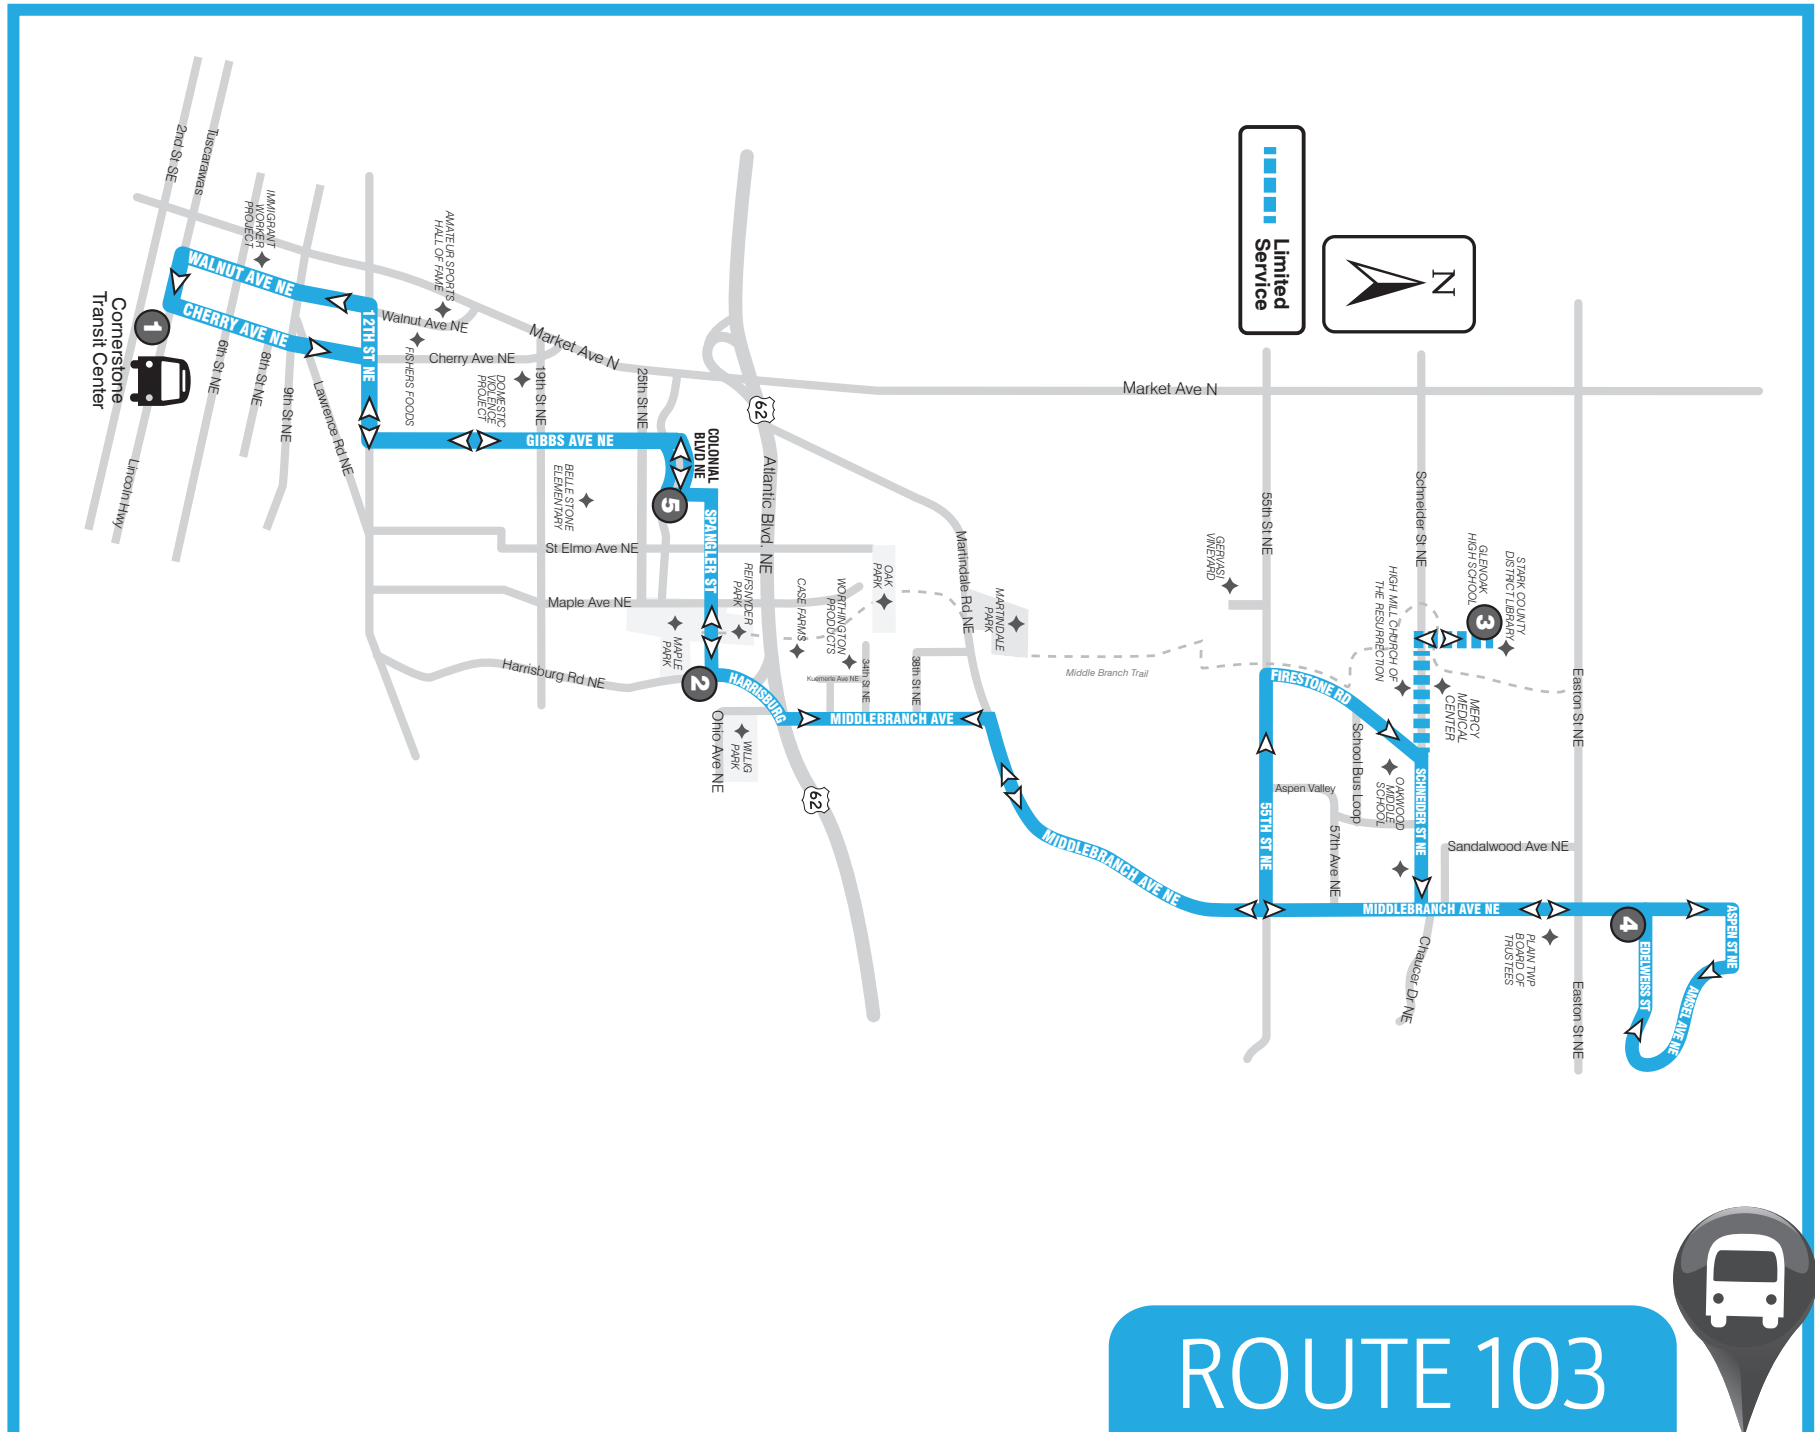

**SARTA PinPoint allows you to locate your bus' arrival time in real time...**

**TEXT**

"PP" plus the "Stop ID" to 321123 (ex. PP1234).

**CALL**

Call 330-477-2782 and input a stop ID number to receive info about departure and arrival times.

330-477-2782

128338 05/23

**[ROUTE 103]**

**SCHEDULE & MAP**

**Downtown Canton/Plain Twp.**

Monday-Saturday

Effective June 2015

Revised May 2021

**www.SARTAonline.com**

330-477-2782

**Download SARTA's PinPoint app for real-time information on your route!**

ROUTE 103: Monday thru Saturday

FROM DOWNTOWN CANTON TO PLAIN TOWNSHIP

1	2	3	4	5	1
Leave Canton Cornerstone Transit Center	Spangler & Harrisburg	GlenOak	Edelweiss & Middlebranch	Rowland & Colonial	Arrive Canton Cornerstone Transit Center
5:45a	5:55a	#####	6:10a	6:23a	6:40a
6:45a	6:55a	7:05a	7:10a	7:23a	7:40a
7:45a	7:55a	#####	8:10a	8:23a	8:40a
8:45a	8:55a	9:05a	9:10a	9:23a	9:40a
9:45a	9:55a	#####	10:10a	10:23a	10:40a
10:45a	10:55a	#####	11:10a	11:23a	11:40a
11:45a	11:55a	#####	12:10p	12:23p	12:40p
12:45p	12:55p	1:05p	1:10p	1:23p	1:40p
1:45p	1:55p	#####	2:10p	2:23p	2:40p
2:45p	2:55p	3:05p	3:10p	3:23p	3:40p
3:45p	3:55p	#####	4:10p	4:23p	4:40p
4:45p	4:55p	5:05p	5:10p	5:23p	5:40p
5:45p	5:55p	#####	6:10p	6:23p	6:40p
6:45p	6:55p	#####	7:10p	7:23p	7:40p
7:45p	7:55p	#####	8:10p	8:23p	8:40p
8:45p	8:55p	#####	9:10p	9:23p	9:40p

#No Service

ROUTE 103

www.SARTAonline.com

DOWNTOWN CANTON/PLAIN TOWNSHIP