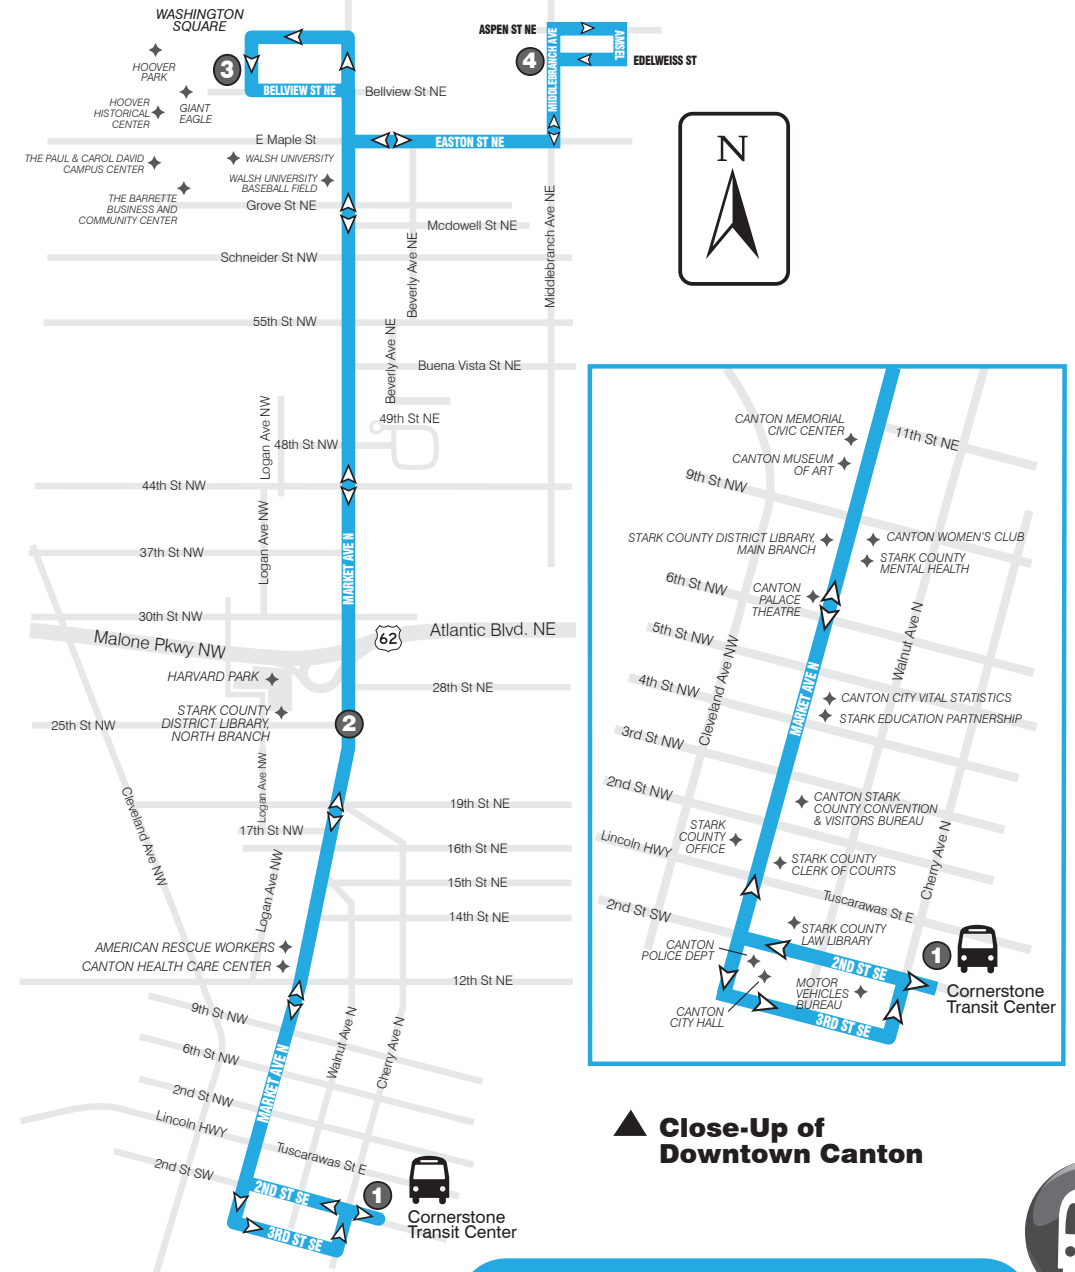

SARTA PinPoint allows you to locate your bus' arrival time in real time...

TEXT

"PP" plus the "Stop ID" to 321123 (ex. PP1234).

CALL

Call 330-477-2782 and input a stop ID number to receive info about departure and arrival times.

www.SARTAonline.com

330-477-2782

Download SARTA's PinPoint app for real-time information on your route!

ROUTE 108: Monday thru Saturday

FROM DOWNTOWN CANTON TO WASHINGTON SQUARE

1	2	3	4
Leave Cornerstone	25th & Market	Washington Square	Edelweiss
5:45a	5:54a	6:03a	6:10a
6:45a	6:54a	7:03a	7:10a
7:45a	7:54a	8:03a	8:10a
8:45a	8:54a	9:03a	9:10a
9:45a	9:54a	10:03a	10:10a
10:45a	10:54a	11:03a	11:10a
11:45a	11:54a	12:03p	12:10p
12:45p	12:54p	1:03p	1:10p
1:45p	1:54p	2:03p	2:10p
2:45p	2:54p	3:03p	3:10p
3:45p	3:54p	4:03p	4:10p
4:45p	4:54p	5:03p	5:10p
5:45p	5:54p	6:03p	6:10p
6:45p	6:54p	7:03p	7:10p
7:45p	7:54p	8:03p	8:10p
8:45p	8:54p	9:03p	9:10p

ROUTE 108: Monday thru Saturday

FROM WASHINGTON SQUARE TO DOWNTOWN CANTON

4	3	2	1
Edelweiss	Washington Square	25th & Market	Arrive Cornerstone
6:10a	6:17a	6:24a	6:40a
7:10a	7:17a	7:24a	7:40a
8:10a	8:17a	8:24a	8:40a
9:10a	9:17a	9:24a	9:40a
10:10a	10:17a	10:24a	10:40a
11:10a	11:17a	11:24a	11:40a
12:10p	12:17p	12:24p	12:40p
1:10p	1:17p	1:24p	1:40p
2:10p	2:17p	2:24p	2:40p
3:10p	3:17p	3:24p	3:40p
4:10p	4:17p	4:24p	4:40p
5:10p	5:17p	5:24p	5:40p
6:10p	6:17p	6:24p	6:40p
7:10p	7:17p	7:24p	7:40p
8:10p	8:17p	8:24p	8:40p
9:10p	9:17p	9:24p	9:40p

Close-Up of Downtown Canton

ROUTE 108

DOWNTOWN CANTON/WASHINGTON SQUARE

www.SARTAonline.com