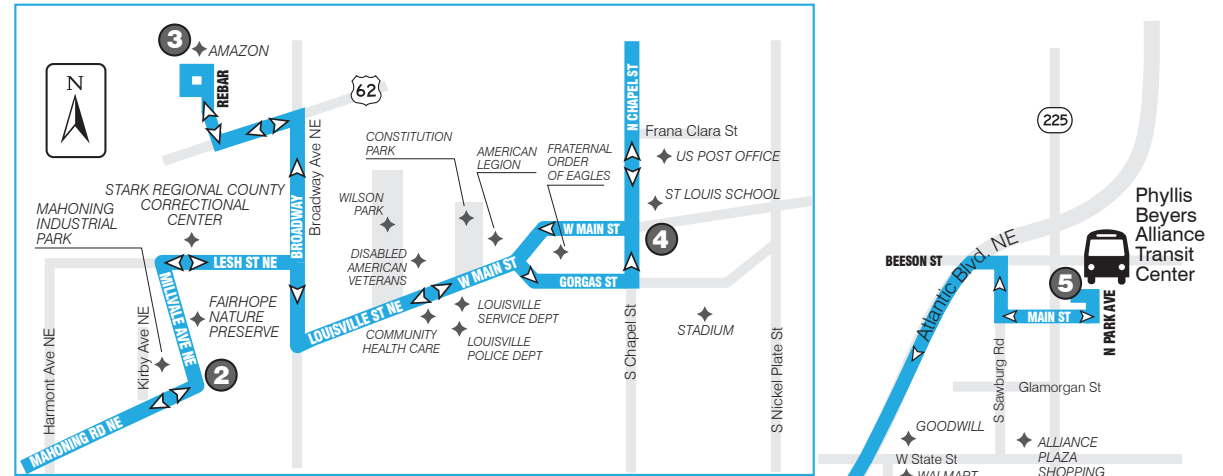

TRAVEL TRAINING

LEARN HOW TO...

- » Use SARTA's fixed route service
- » Read schedules and plan a trip
- » Pay fares and purchase tickets and passes

Call 1-855-887-2782

[ROUTE 139] POINTS OF INTEREST

- » Amazon
- » Downtown Canton
- » Downtown Louisville
- » JRC Center
- » Madge Youtz Branch Library
- » Stark Regional County Correctional Center (SRCCC)
- » William Hunter Center

www.SARTAonline.com

330-477-2782

Download SARTA's PinPoint app for real-time information on your route!

ROUTE 139: Monday thru Saturday

FROM DOWNTOWN CANTON TO ALLIANCE

1	2	3	4	5
Leave Cornerstone	Mahoning and Millvale Ave	Amazon	E Main and N Chapel	Alliance Transit Center
5:45a	5:57a	6:07a	6:17a	6:40a
6:45a	6:57a	7:07a	7:17a	7:40a
7:45a	7:57a	8:07a	8:17a	8:40a
8:45a	8:57a	9:07a	9:17a	9:40a
9:45a	9:57a	10:07a	10:17a	10:40a
10:45a	10:57a	11:07a	11:17a	11:40a
11:45a	11:57a	12:07p	12:17p	12:40p
12:45p	12:57p	1:07 p	1:17p	1:40p
1:45p	1:57p	2:07p	2:17p	2:40p
2:45p	2:57p	3:07p	3:17p	3:40p
3:45p	3:57p	4:07p	4:17p	4:40p
4:45p	4:57p	5:07p	5:17p	5:40p
5:45p	5:57p	6:07p	6:17p	6:40p
6:45p	6:57p	7:07p	7:17p	7:40p
7:45p	7:57p	8:07p	8:17p	8:40p
8:45p	8:57p	9:07p	9:17p	9:40p

ROUTE 139: Monday thru Saturday

FROM ALLIANCE TO DOWNTOWN CANTON

5	4	3	2	1
Alliance Transit Center	E Main and N Chapel	Amazon	Mahoning and Millvale Ave	Cornerstone
5:45a	6:02a	6:11a	6:21a	6:40a
6:45a	7:02a	7:11a	7:21a	7:40a
7:45a	8:02a	8:11a	8:21a	8:40a
8:45a	9:02a	9:11a	9:21a	9:40a
9:45a	10:02a	11:11a	10:21a	10:40a
10:45a	11:02a	11:11a	11:21a	11:40a
11:45a	12:02p	12:11p	12:21p	12:40p
12:45p	1:02p	1:11p	1:21p	1:40p
1:45p	2:02p	2:11p	2:21p	2:40p
2:45p	3:02p	3:11p	3:21p	3:40p
3:45p	4:02p	4:11p	4:21p	4:40p
4:45p	5:02p	5:11p	5:21p	5:40p
5:45p	6:02p	6:11p	6:21p	6:40p
6:45p	7:02p	7:11p	7:21p	7:40p
7:45p	8:02p	8:11p	8:21p	8:40p
8:45p	9:02p	9:11p	9:21p	9:40p

Close-Up of Louisville

ROUTE 139

www.SARTAonline.com

DOWNTOWN CANTON/LOUISVILLE/ALLIANCE