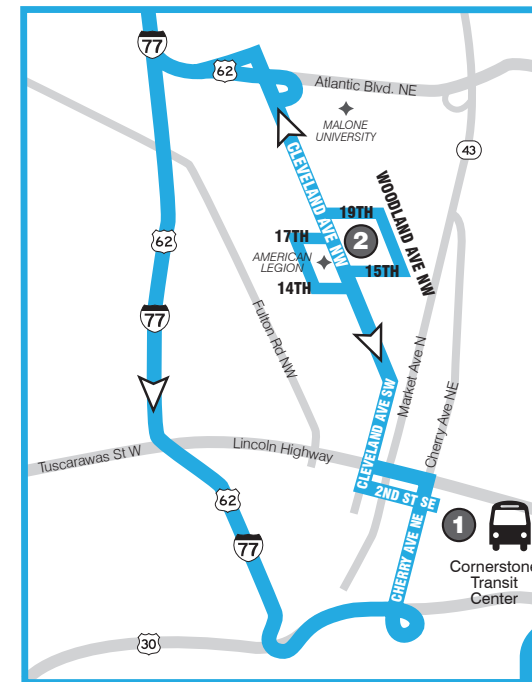

TRAVEL TRAINING

LEARN HOW TO...

- » Use SARTA's fixed route service
- » Read schedules and plan a trip
- » Pay fares and purchase tickets and passes

Call 1-855-887-2782

[ROUTE 4] POINTS OF INTEREST

- » Downtown Canton
- » Cleveland VA Hospital
- » Gateway District
- » Hard Rock Cafe
- » Jack Casino
- » Progressive Field
- » Public Square
- » Quicken Loans Arena
- » Renaissance Hotel
- » Ritz-Carlton Hotel
- » Tower City
- » West Prospect/Superior
- » Reach via Cleveland RTA & Rapid
 - » Cleveland Clinic
 - » Metro Health System
 - » Rock n' Roll Hall of Fame
 - » University Hospitals
 - » West Side Market

www.SARTAonline.com

330-477-2782

Download SARTA's PinPoint app for real-time information on your route!

ROUTE 4: Monday thru Friday

FROM DOWNTOWN CANTON TO CLEVELAND

1	2	3	4
Leave Cornerstone	American Legion	Wade Park VA Clinic	W. Prospect & W. Superior
6:50a	7:00a	8:40a	9:00a
10:50a	11:00a	12:30p	12:50p
2:50p	#####	4:20p	4:40p

FROM CLEVELAND TO DOWNTOWN CANTON

4	2	1
Leave W. Prospect & W. Superior	American Legion	Arrive Cornerstone
9:00a	#####	10:40a
12:50p	2:20p	2:30p
4:40p	6:20p	6:30p

No Service

Please Note: Times may vary due to weather and traffic. Those using mobility devices and parties of 4 or more should make round trip reservations 24 hours in advance through SARTA as space is limited. To make reservations, please call SARTA at 330-639-2812.

▲ Close-Up of Cleveland

◀ Close-Up of Canton

ROUTE 4

CANTON/CLEVELAND

www.SARTAonline.com