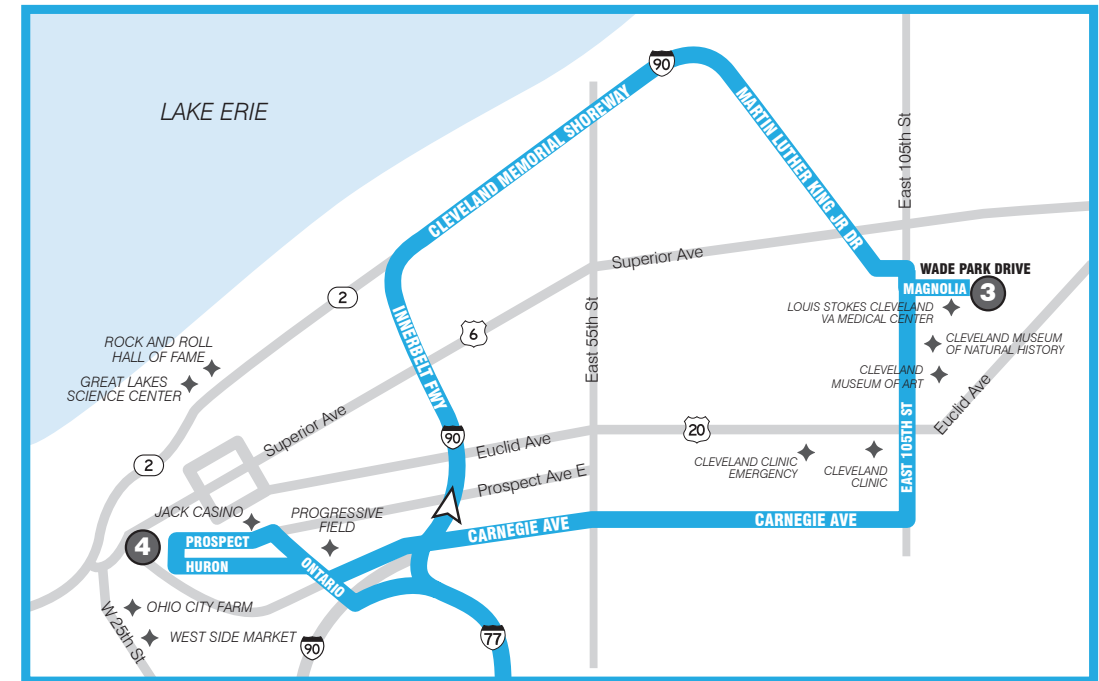

TRAVEL TRAINING

LEARN HOW TO...

- » Use SARTA's fixed route service
- » Read schedules and plan a trip
- » Pay fares and purchase tickets and passes

Call 1-855-887-2782

[ROUTE 4] POINTS OF INTEREST

- » Downtown Canton
- » Cleveland VA Hospital
- » Gateway District
- » Hard Rock Cafe
- » Jack Casino
- » Progressive Field
- » Public Square
- » Quicken Loans Arena
- » Renaissance Hotel
- » Ritz-Carlton Hotel
- » Tower City
- » West Prospect/Superior
- » Reach via Cleveland RTA & Rapid
 - » Cleveland Clinic
 - » Metro Health System
 - » Rock n' Roll Hall of Fame
 - » University Hospitals
 - » West Side Market

www.SARTAonline.com

330-477-2782

Download SARTA's PinPoint app for real-time information on your route!

ROUTE 4: Monday thru Friday

FROM DOWNTOWN CANTON TO CLEVELAND

1	2	3	4
Leave Cornerstone	American Legion	Wade Park VA Clinic	W. Prospect & W. Superior
6:50a	7:00a	8:40a	9:00a
10:50a	11:00a	12:30p	12:50p
2:50p	#####	4:20p	4:40p

FROM CLEVELAND TO DOWNTOWN CANTON

4	2	1
Leave W. Prospect & W. Superior	American Legion	Arrive Cornerstone
9:00a	#####	10:40a
12:50p	2:20p	2:30p
4:40p	6:20p	6:30p

No Service

Please Note: Times may vary due to weather and traffic. Those using mobility devices and parties of 4 or more should make round trip reservations 24 hours in advance through SARTA as space is limited. To make reservations, please call SARTA at 330-639-2812.

▲ Close-Up of Cleveland

◀ Close-Up of Canton

ROUTE 4

CANTON/CLEVELAND

www.SARTAonline.com