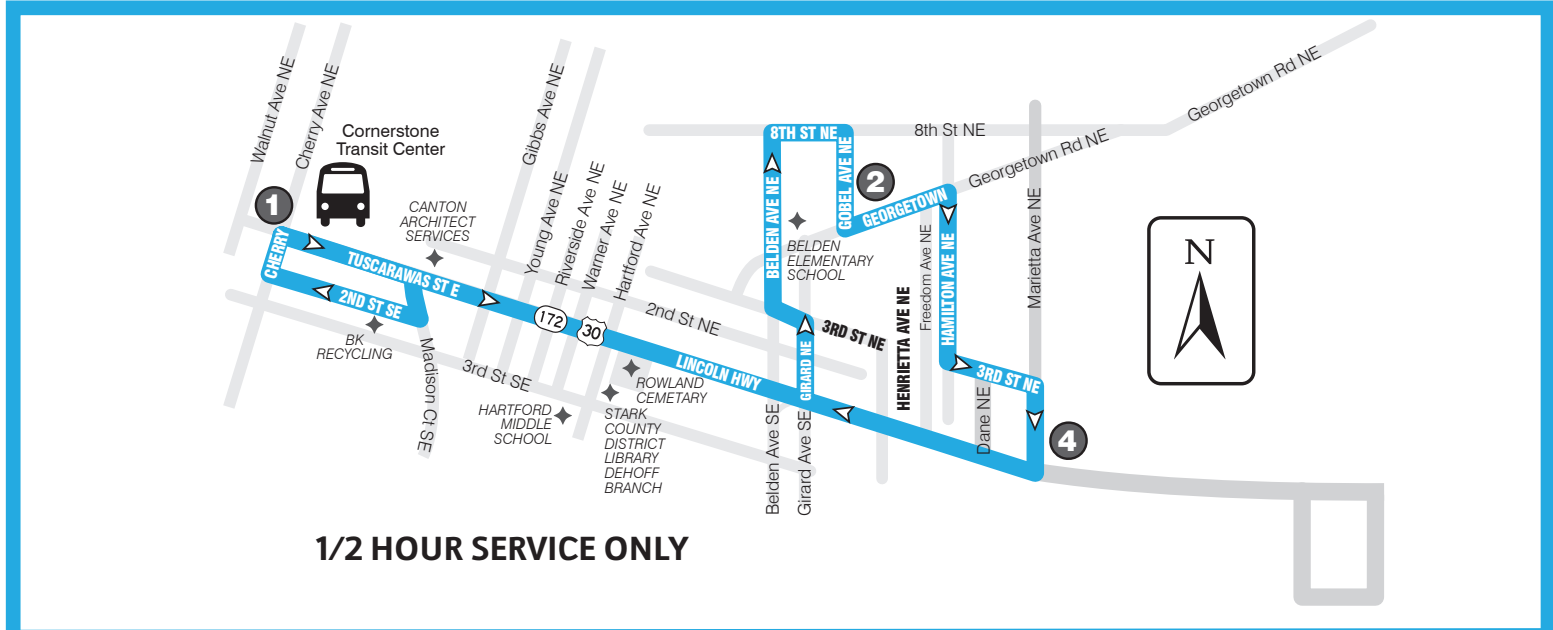

TRAVEL TRAINING

LEARN HOW TO...

- >> Use SARTA's fixed route service
- >> Read schedules and plan a trip
- >> Pay fares and purchase tickets and passes

Call 1-855-887-2782

[ROUTE 107] POINTS OF INTEREST

- >> Belden Elementary School
- >> Dollar General
- >> Downtown Canton
- >> East Canton
- >> Lifecare Family Health & Dental Center
- >> Save A Lot

[ROUTE 107]

SARTA
SCHEDULE & MAP

Downtown Canton/East Canton
Monday–Saturday
Effective May 2023

www.SARTAonline.com
330-477-2782

131197 10/2023

www.SARTAonline.com
330-477-2782

Download SARTA's PinPoint app for real-time information on your route!

ROUTE 107: Monday thru Saturday

FROM DOWNTOWN CANTON TO EAST CANTON

1	2	3	4	5	1
Leave Cornerstone Transit Center	Gobel & Georgetown	East Canton, Wood & Nassau	Marietta & Lincoln	8th & Belden	Arrive Cornerstone Transit Center
5:45a	5:52a	6:10a	6:18a	6:23a	6:40a
6:45a	6:52a	#####	6:56a	#####	7:10a
7:15a	7:22a	#####	7:26a	#####	7:40a
7:45a	7:52a	8:10a	8:18a	8:23a	8:40a
8:45a	8:52a	#####	8:56a	#####	9:10a
9:15a	9:22a	#####	9:26a	#####	9:40a
9:45a	9:52a	10:10a	10:18a	10:23a	10:40a
10:45a	10:52a	#####	10:56a	#####	11:10a
11:15a	11:22a	#####	11:26a	#####	11:40a
11:45a	11:52a	12:10p	12:18p	12:23p	12:40p
12:45p	12:52p	#####	12:56p	#####	1:10p
1:15p	1:22p	#####	1:26p	#####	1:40p
1:45p	1:52p	2:10p	2:18p	2:23p	2:40p
2:45p	2:52p	#####	2:56p	#####	3:10p
3:15p	3:22p	#####	3:26p	#####	3:40p
3:45p	3:52p	4:10p	4:18p	4:23p	4:40p
4:45p	4:52p	#####	4:56p	#####	5:10p
5:15p	5:22p	#####	5:26p	#####	5:40p
5:45p	5:52p	6:10p	6:18p	6:23p	6:40p
6:45p	6:52p	#####	6:56p	#####	7:10p
7:15p	7:22p	#####	7:26p	#####	7:40p
7:45p	7:52p	8:10p	8:18p	8:23p	8:40p
8:45p	8:52p	#####	8:56p	#####	9:10p
9:15p	9:22p	#####	9:26p	#####	9:40p

No Service

1/2 HOUR SERVICE ONLY

2 HOUR SERVICE ONLY

ROUTE 107

www.SARTAonline.com

DOWNTOWN CANTON/EAST CANTON