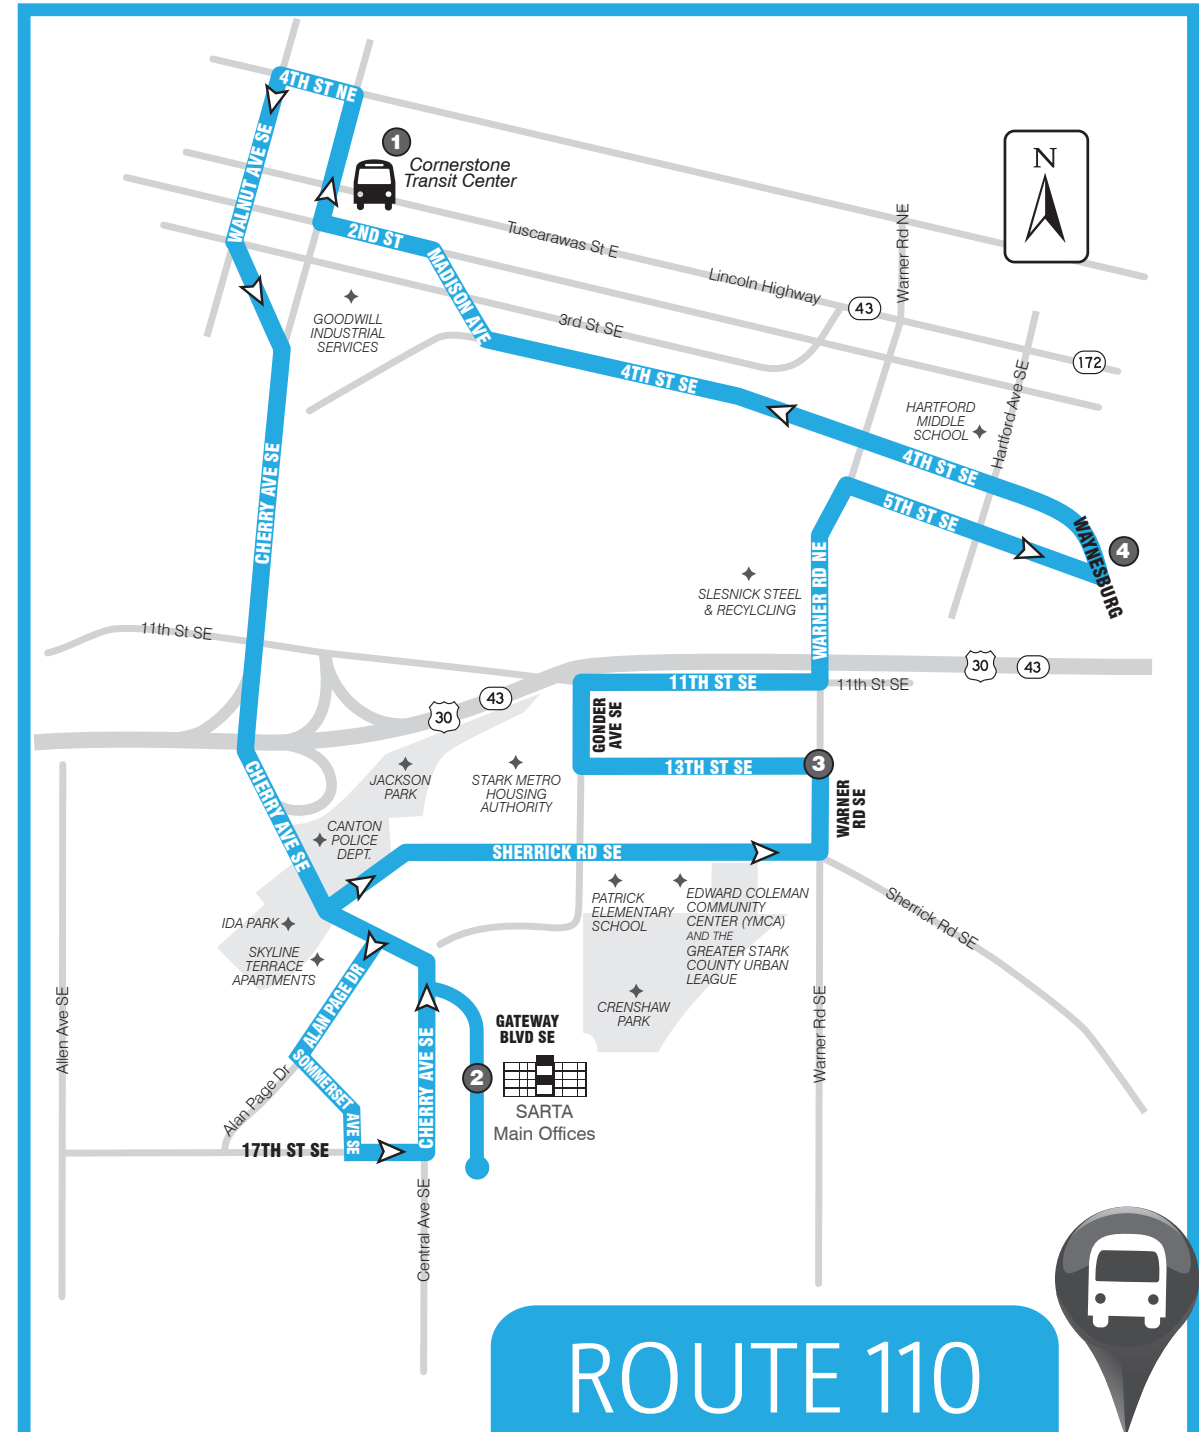

**SARTA PinPoint allows you to locate your bus' arrival time in real time...**

**TEXT**

"PP" plus the "Stop ID" to 321123 (ex. PP1234).

**CALL**

Call 330-477-2782 and input a stop ID number to receive info about departure and arrival times.

**www.SARTAonline.com**

330-477-2782

131197 10/23

**[ROUTE 110]**

**SCHEDULE & MAP**

**Downtown Canton/Warner/Sherrick**

Monday-Saturday

Effective November 2023

**www.SARTAonline.com**

330-477-2782

**Download SARTA's PinPoint app for real-time information on your route!**

ROUTE 110: Monday thru Saturday

FROM DOWNTOWN CANTON TO WARNER/SHERRICK

1	2	3	4	1
Leave Cornerstone Transit Center	SARTA	Warner Rd & 13th St.	5th & Waynesburg	Arrive Cornerstone Transit Center
5:45a	5:53a	5:56a	6:02a	6:10a
6:15a	6:23a	6:26a	6:32a	6:40a
6:45a	6:53a	6:56a	7:02a	7:10a
7:15a	7:23a	7:26a	7:32a	7:40a
7:45a	7:53a	7:56a	8:02a	8:10a
8:15a	8:23a	8:26a	8:32a	8:40a
8:45a	8:53a	8:56a	9:02a	9:10a
9:15a	9:23a	9:26a	9:32a	9:40a
9:45a	9:53a	9:56a	10:02a	10:10a
10:15a	10:23a	10:26a	10:32a	10:40a
10:45a	10:53a	10:56a	11:02a	11:10a
11:15a	11:23a	11:26a	11:32a	11:40a
11:45a	11:53a	11:56a	12:02p	12:10p
12:15p	12:23p	12:26p	12:32p	12:40p
12:45p	12:53p	12:56p	1:02p	1:10p
1:15p	1:23p	1:26p	1:32p	1:40p
1:45p	1:53p	1:56p	2:02p	2:10p
2:15p	2:23p	2:26p	2:32p	2:40p
2:45p	2:53p	2:56p	3:02p	3:10p
3:15p	3:23p	3:26p	3:32p	3:40p
3:45p	3:53p	3:56p	4:02p	4:10p
4:15p	4:23p	4:26p	4:32p	4:40p
4:45p	4:53p	4:56p	5:02p	5:10p
5:15p	5:23p	5:26p	5:32p	5:40p
5:45p	5:53p	5:56p	6:02p	6:10p
6:15p	6:23p	6:26p	6:32p	6:40p
6:45p	6:53p	6:56p	7:02p	7:10p
7:15p	7:23p	7:26p	7:32p	7:40p
7:45p	7:53p	7:56p	8:02p	8:10p
8:15p	8:23p	8:26p	8:32p	8:40p
8:45p	8:53p	8:56p	9:02p	9:10p
9:15p	9:23p	9:26p	9:32p	9:40p

ROUTE 110

www.SARTAonline.com

DOWNTOWN CANTON/WARNER/SHERICK