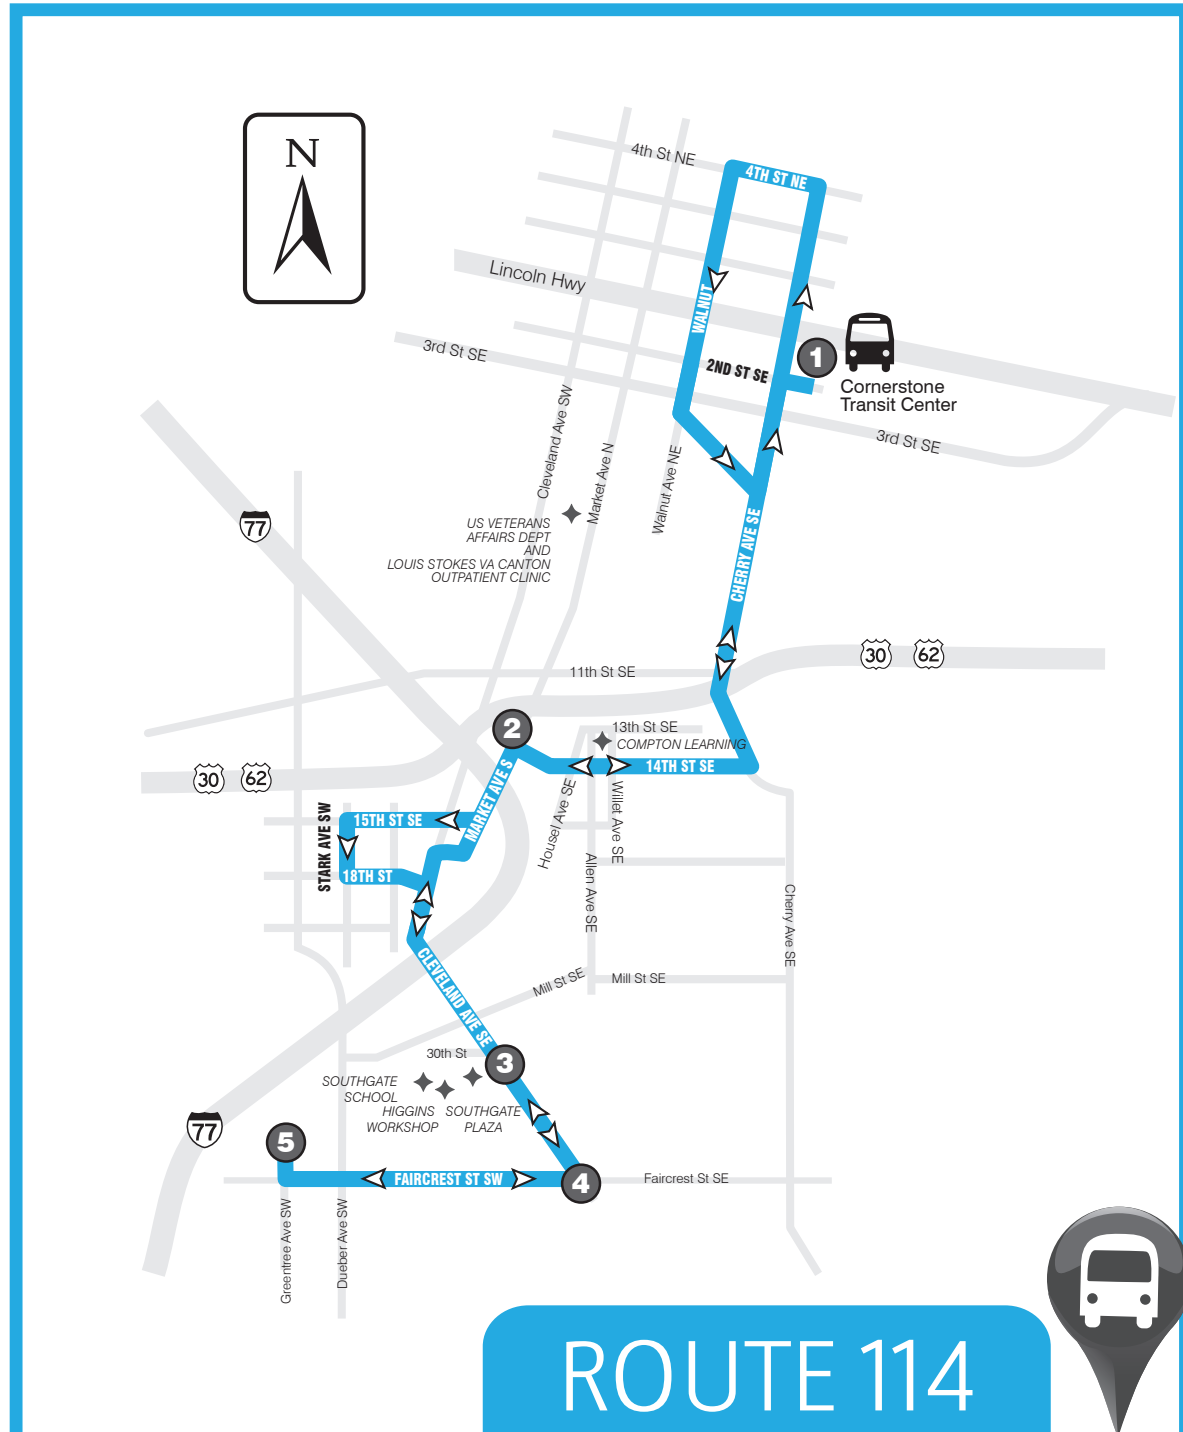

SARTA PinPoint allows you to locate your bus' arrival time in real time...

TEXT

"PP" plus the "Stop ID" to 321123 (ex. PP1234).

CALL

Call 330-477-2782 and input a stop ID number to receive info about departure and arrival times.

www.SARTAonline.com

330-477-2782

131197 10/23

[ROUTE 114]

SCHEDULE & MAP

Canton/Southgate/Canton South

Monday-Saturday

Effective November 2023

www.SARTAonline.com

330-477-2782

Download SARTA's PinPoint app for real-time information on your route!

ROUTE 114: Monday thru Saturday

FROM CANTON TO FAIRCREST AND GREENTREE

1	2	3	4	5
Leave Cornerstone Transit Center	14th St & Market Ave	Cleveland Ave at Southgate Plaza	Cleveland Ave & Faircrest	Greentree
5:45a	5:51a	6:01a	6:05a	6:13a
6:45a	6:51a	7:01a	7:05a	7:13a
7:45a	7:51a	8:01a	8:05a	8:13a
8:45a	8:51a	9:01a	9:05a	9:13a
9:45a	9:51a	10:01a	10:05a	10:13a
10:45a	10:51a	11:01a	11:05a	11:13a
11:45a	11:51a	12:01p	12:05p	12:13p
12:45p	12:51p	1:01p	1:05p	1:13p
1:45p	1:51p	2:01p	2:05p	2:13p
2:45p	2:51p	3:01p	3:05p	3:13p
3:45p	3:51p	4:01p	4:05p	4:13p
4:45p	4:51p	5:01p	5:05p	5:13p
5:45p	5:51p	6:01p	6:05p	6:13p
6:45p	6:51p	7:01p	7:05p	7:13p
7:45p	7:51p	8:01p	8:05p	8:13p
8:45p	8:51p	9:01p	9:05p	9:13p

ROUTE 114: Monday thru Saturday

FROM GREENTREE TO FAIRCREST AND CANTON

5	4	3	2	5
Greentree	Cleveland Ave & Faircrest	Cleveland Ave & 30th St	Market Ave & 14th St Se	Arrive Cornerstone Transit Center
6:13a	6:19a	6:22a	6:28a	6:40a
7:13a	7:19a	7:22a	7:28a	7:40a
8:13a	8:19a	8:22a	8:28 a	8:40a
9:13a	9:19a	9:22a	9:28a	9:40a
10:13a	10:19a	10:22a	10:28a	10:40a
11:13a	11:19a	11:22a	11:28a	11:40a
12:13p	12:19p	12:22p	12:28p	12:40p
1:13p	1:19p	1:22p	1:28p	1:40p
2:13p	2:19p	2:22p	2:28p	2:40p
3:13p	3:19p	3:22p	3:28p	3:40p
4:13p	4:19p	4:22p	4:28p	4:40p
5:13p	5:19p	5:22p	5:28p	5:40p
6:13p	6:19p	6:22p	6:28p	6:40p
7:13p	7:19p	7:22p	7:28p	7:40p
8:13p	8:19p	8:22p	8:28p	8:40p
9:13p	9:19p	9:22p	9:28p	9:40p