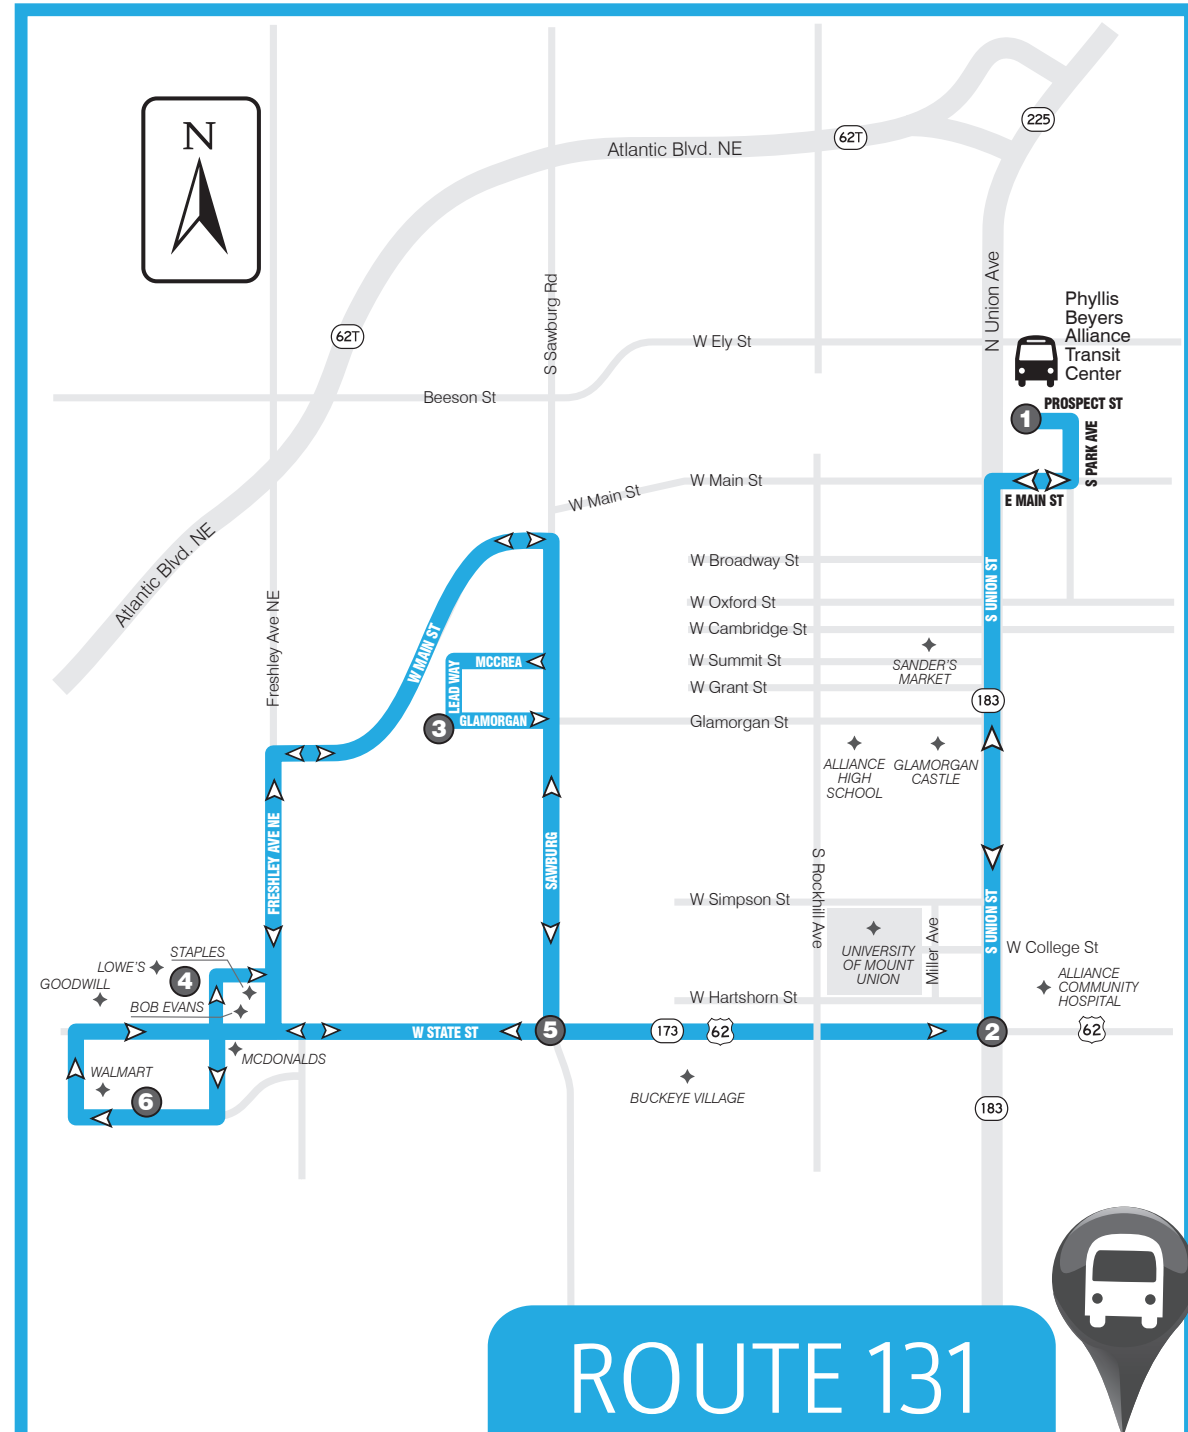

SARTA PinPoint allows you to locate your bus' arrival time in real time...

TEXT

"PP" plus the "Stop ID" to 321123 (ex. PP1234).

CALL

Call 330-477-2782 and input a stop ID number to receive info about departure and arrival times.

www.SARTAonline.com

330-477-2782

131197 10/23

[ROUTE]
[131]

**Downtown Alliance/
State & Sawburg
Monday-Saturday
Effective November 2023**

www.SARTAonline.com

330-477-2782

Download SARTA's PinPoint app for real-time information on your route!

ROUTE 131: Monday thru Saturday

FROM DOWNTOWN ALLIANCE TO STATE & SAWBURG

1	2	3	4	5	6	6	5	2	1
Leave Phyllis Beyer Alliance TC	Union & State	Leadway & Glamorgan St	Alliance Lowes	W State St & Sawburg	Alliance Walmart	Leave Walmart	W State & Sawburg	S Union & W State	Arrive Phyllis Beyer Alliance TC
#####	#####	#####	#####	#####	#####	6:20a	6:25a	6:28a	6:40a
6:45a	6:51a	7:01a	7:03a	7:08a	7:20a	7:20a	7:25a	7:28a	7:40a
7:45a	7:51a	8:01a	8:03a	8:08a	8:20a	8:20a	8:25a	8:28a	8:40a
8:45a	8:51a	9:01a	9:03a	9:08a	9:20a	9:20a	9:25a	9:28a	9:40a
9:45a	9:51a	10:01a	10:03a	10:08a	10:20a	10:20a	10:25a	10:28a	10:40a
10:45a	10:51a	11:01a	11:03a	11:08a	11:20a	11:20a	11:25a	11:28a	11:40a
11:45a	11:51a	12:01p	12:03p	12:08p	12:20p	12:20p	12:25p	12:28p	12:40p
12:45p	12:51p	1:01p	1:03p	1:08p	1:20p	1:20p	1:25p	1:28p	1:40p
1:45p	1:51p	2:01p	2:03p	2:08p	2:20p	2:20p	2:25p	2:28p	2:40p
2:45p	2:51p	3:01p	3:03p	3:08p	3:20p	3:20p	3:25p	3:28p	3:40p
3:45p	3:51p	4:01p	4:03p	4:08p	4:20p	4:20p	4:25p	4:28p	4:40p
4:45p	4:51p	5:01p	5:03p	5:08p	5:20p	5:20p	5:25p	5:28p	5:40p
5:45p	5:51p	6:01p	6:03p	6:08p	6:20p	6:20p	6:25p	6:28p	6:40p
6:45p	6:51p	7:01p	7:03p	7:08p	7:20p	7:20p	7:25p	7:28p	7:40p
7:45p	7:51p	8:01p	8:03p	8:08p	8:20p	8:20p	8:25p	8:28p	8:40p
8:45p	8:51p	9:01p	9:03p	9:08p	9:20p	#####	#####	#####	#####

#No Service

ROUTE 131

DOWNTOWN ALLIANCE/STATE & SAWBURG

www.SARTAonline.com