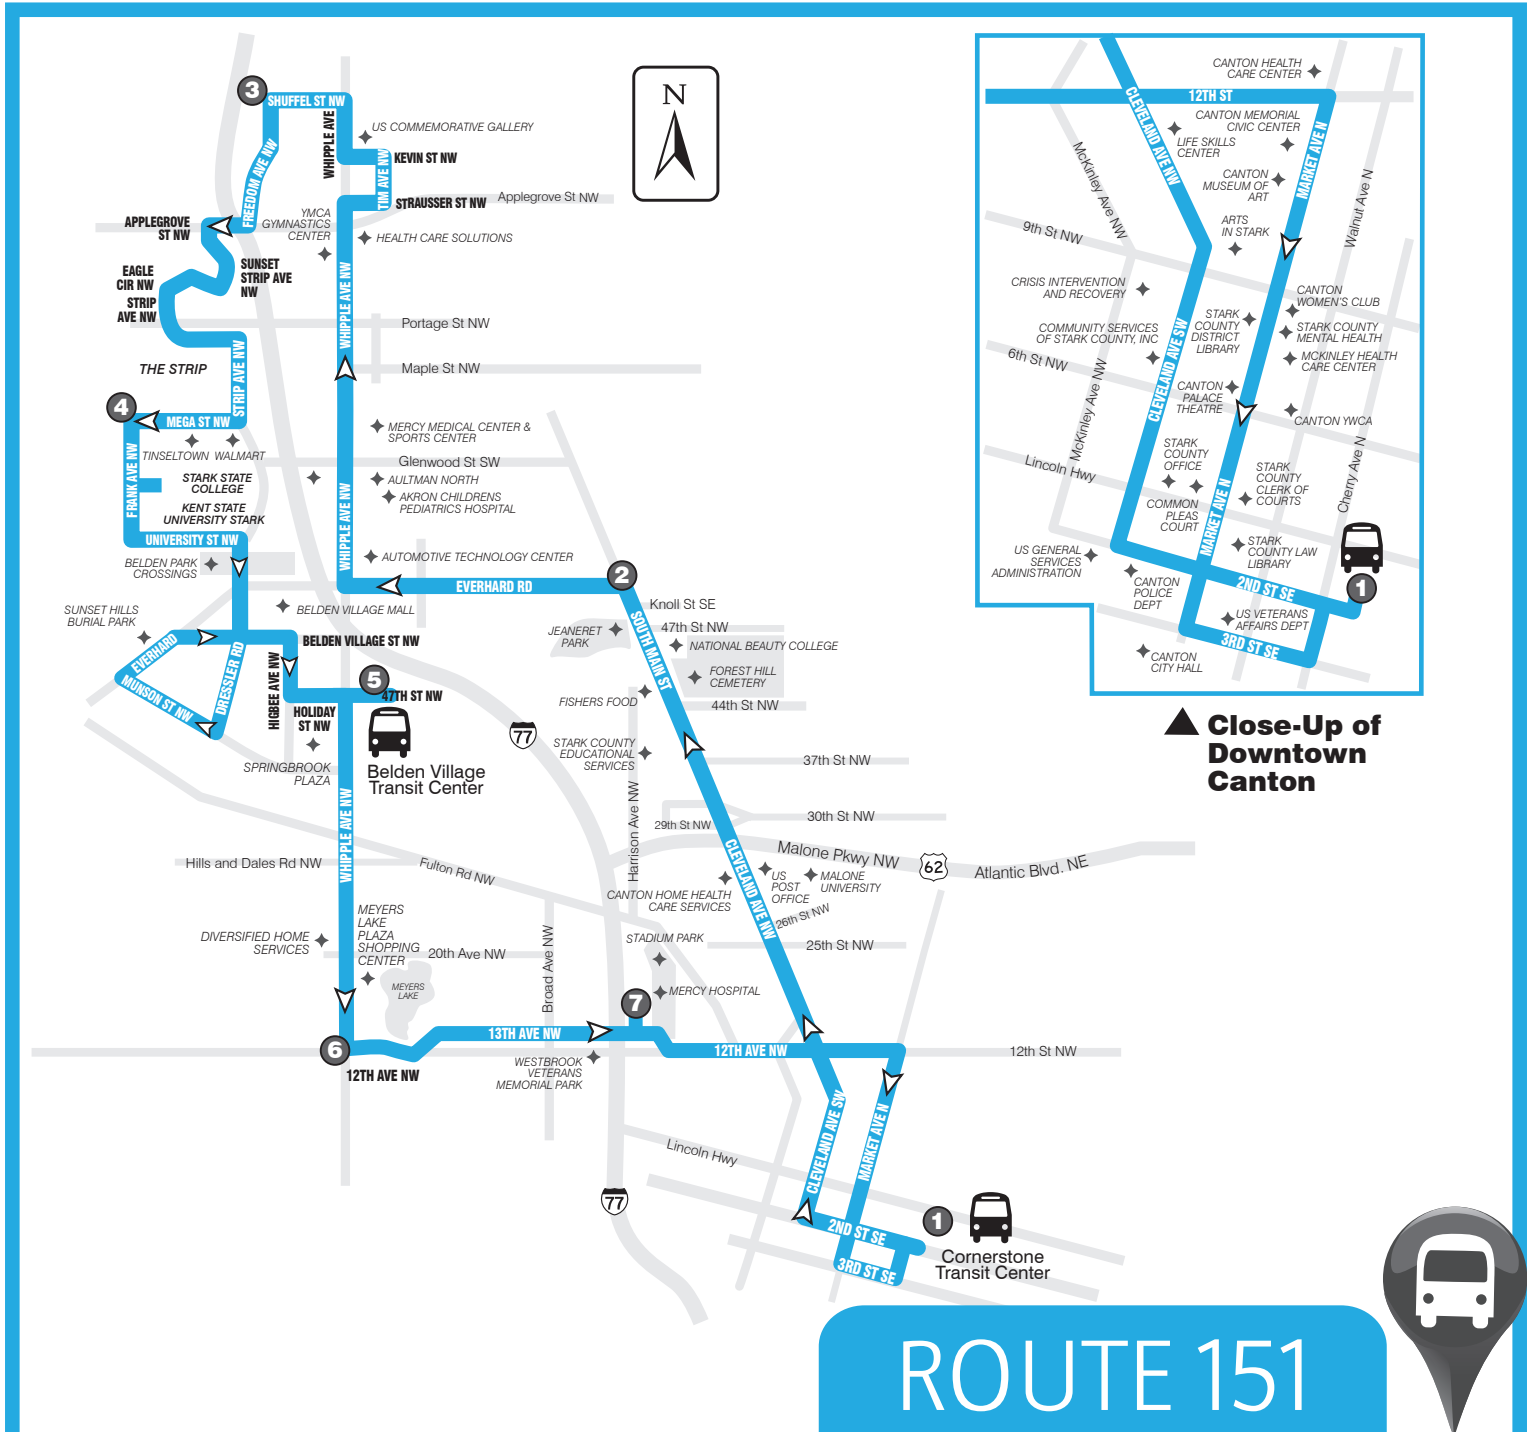

**SARTA PinPoint allows you to locate your bus' arrival time in real time...**

**TEXT**

"PP" plus the "Stop ID" to 321123 (ex. PP1234).

**CALL**

Call 330-477-2782 and input a stop ID number to receive info about departure and arrival times.

**www.SARTAonline.com**

330-477-2782

**Download SARTA's PinPoint app for real-time information on your route!**

ROUTE 151: Monday thru Saturday

**FROM DOWNTOWN CANTON  
TO EVERHARD/MEGA/WHIPPLE/MERCY MEDICAL LOOP**

1	2	3	4	5	6	7	1
Leave Cornerstone Transit Center	Everhard & South Main	Freedom & Shuffel	Frank & Mega	Belden Village Transit Center	Whipple & 12th	Mercy Medical	Arrive Cornerstone Transit Center
9:45p	9:58p	10:13p	10:23p	10:35p	10:45p	10:52p	11:05p
11:15p	11:28p	11:43p	11:53p	12:05a	12:15a	12:22a	12:35a
12:45a	12:58a	1:13a	1:23a	1:35a			

**ROUTE 151**

www.SARTAonline.com

**DOWNTOWN CANTON//EVERHARD/FRANK & MEGA/BELDEN VILLAGE TC/WHIPPLE LOOP**