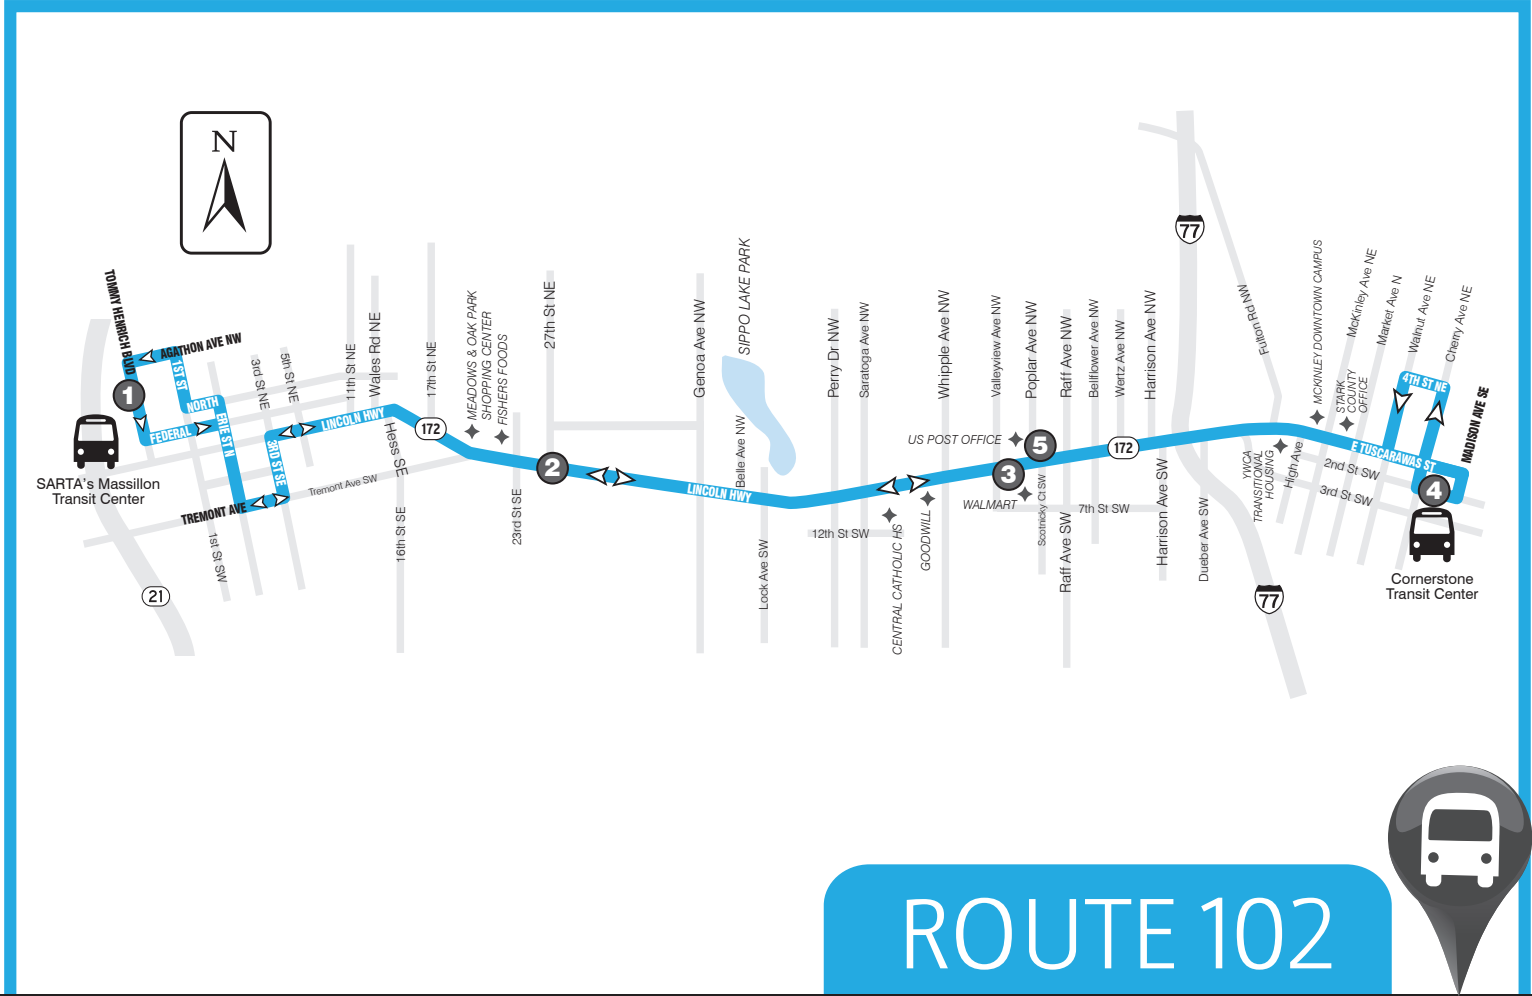

ROUTE 102: Monday–Saturday

ROUTE 102: Monday–Saturday

FROM MASSILLON TO DOWNTOWN CANTON

FROM DOWNTOWN CANTON TO MASSILLON

1	2	3	4
Leave Massillon Transit Center	Lincoln Way & 27th St NE	Canton Centre Shelter	Arrive Cornerstone Transit Center
5:30a	5:40a	5:49a	6:10a
6:00a	6:10a	6:19a	6:40a
6:30a	6:40a	6:49a	7:10a
7:00a	7:10a	7:19a	7:40a
7:30a	7:40a	7:49a	8:10a
8:00a	8:10a	8:19a	8:40a
8:30a	8:40a	8:49a	9:10a
9:00a	9:10a	9:19a	9:40a
9:30a	9:40a	9:49a	10:10a
10:00a	10:10a	10:19a	10:40a
10:30a	10:40a	10:49a	11:10a
11:00a	11:10a	11:19a	11:40a
11:30a	11:40a	11:49a	12:10p
12:00p	12:10p	12:19p	12:40p
12:30p	12:40p	12:49p	1:10p
1:00p	1:10p	1:19p	1:40p
1:30p	1:40p	1:49p	2:10p
2:00p	2:10p	2:19p	2:40p
2:30p	2:40p	2:49p	3:10p
3:00p	3:10p	3:19p	3:40p
3:30p	3:40p	3:49p	4:10p
4:00p	4:10p	4:19p	4:40p
4:30p	4:40p	4:49p	5:10p
5:00p	5:10p	5:19p	5:40p
5:30p	5:40p	5:49p	6:10p
6:00p	6:10p	6:19p	6:40p
6:30p	6:40p	6:49p	7:10p
7:00p	7:10p	7:19p	7:40p
7:30p	7:40p	7:49p	8:10p
8:00p	8:10p	8:19p	8:40p
8:30p	8:40p	8:49p	9:10p
9:00p	9:10p	9:19p	9:40p

4	5	2	1
Leave Cornerstone Transit Center	W. Tusc. & Poplar Ave	Lincoln Way & 27th St NE	Arrive Massillon Transit Center
5:45a	5:56a	6:06a	6:25a
6:15a	6:26a	6:36a	6:55a
6:45a	6:56a	7:06a	7:25a
7:15a	7:26a	7:36a	7:55a
7:45a	7:56a	8:06a	8:25a
8:15a	8:26a	8:36a	8:55a
8:45a	8:56a	9:06a	9:25a
9:15a	9:26a	9:36a	9:55a
9:45a	9:56a	10:06a	10:25a
10:15a	10:26a	10:36a	10:55a
10:45a	10:56a	11:06a	11:25a
11:15a	11:26a	11:36a	11:55a
11:45a	11:56a	12:06p	12:25p
12:15p	12:26p	12:36p	12:55p
12:45p	12:56p	1:06p	1:25p
1:15p	1:26p	1:36p	1:55p
1:45p	1:56p	2:06p	2:25p
2:15p	2:27p	2:36p	2:55p
2:45p	2:57p	3:06p	3:25p
3:15p	3:26p	3:36p	3:55p
3:45p	3:56p	4:06p	4:25p
4:15p	4:26p	4:36p	4:55p
4:45p	4:56p	5:06p	5:25p
5:15p	5:26p	5:36p	5:55p
5:45p	5:56p	6:06p	6:25p
6:15p	6:26p	6:36p	6:55p
6:45p	6:56p	7:06p	7:25p
7:15p	7:26p	7:36p	7:55p
7:45p	7:56p	8:06p	8:25p
8:15p	8:26p	8:36p	8:55p
8:45p	8:56p	9:06p	9:25p
#####	#####	#####	#####