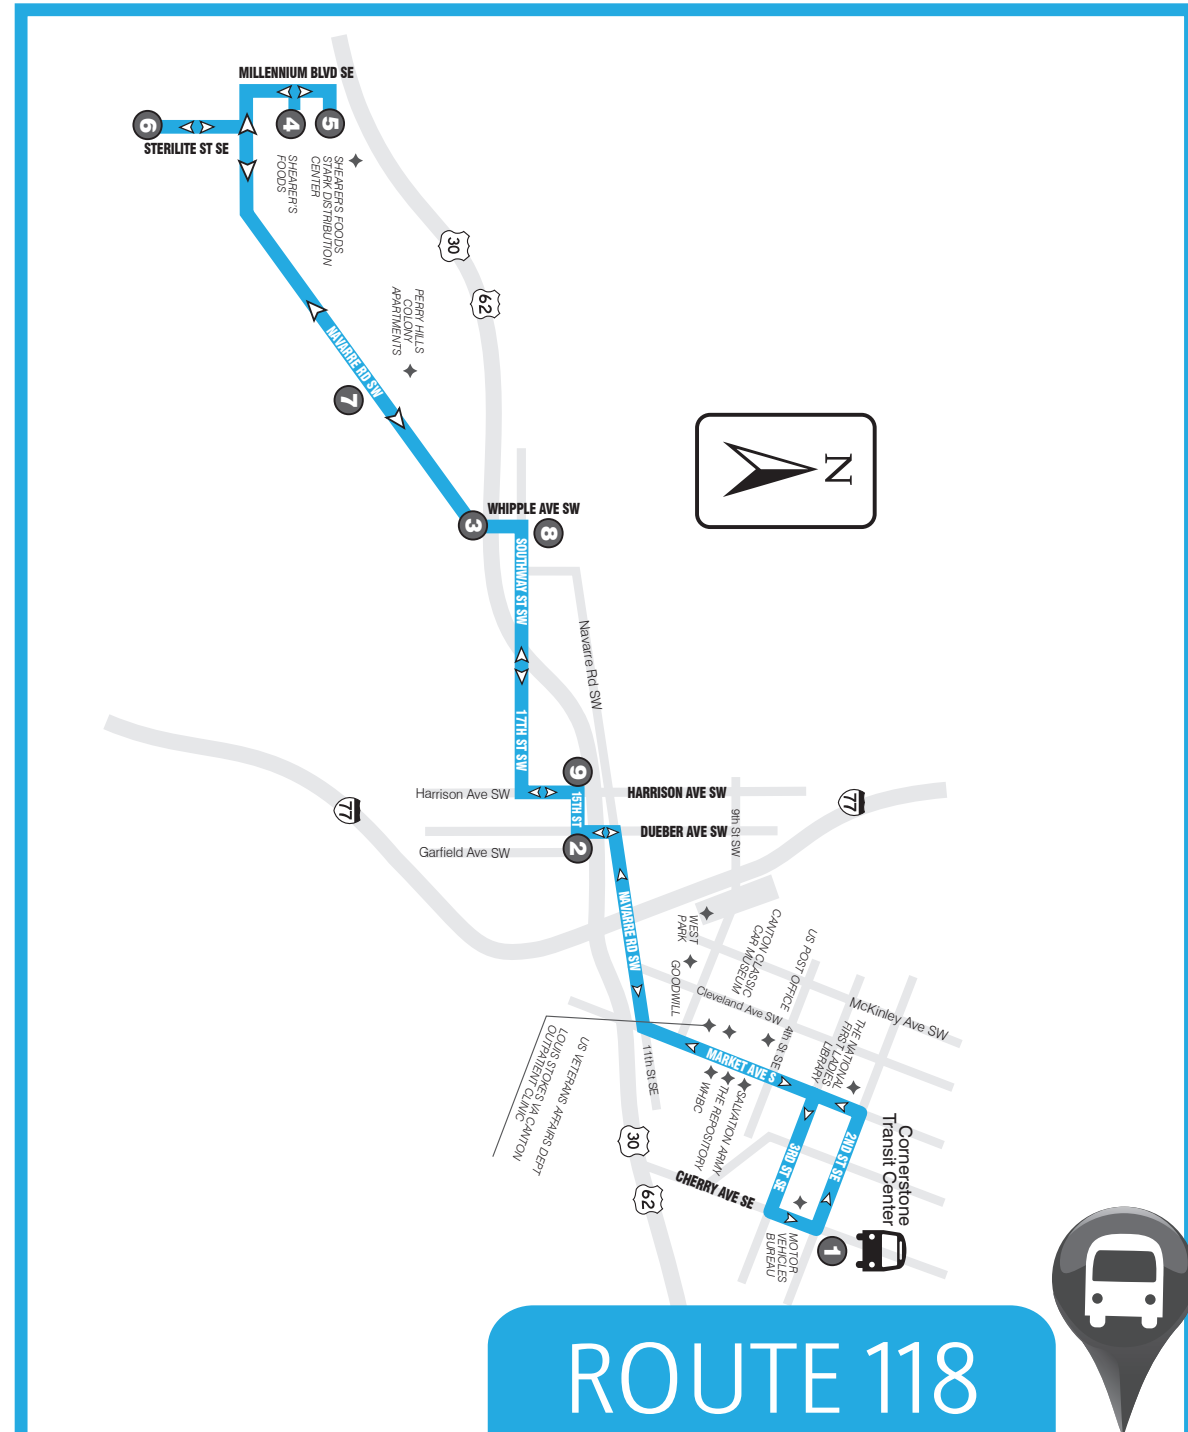

SARTA PinPoint allows you to locate your bus' arrival time in real time...

TEXT

"PP" plus the "Stop ID" to 321123 (ex. PP1234).

CALL

Call 330-477-2782 and input a stop ID number to receive info about departure and arrival times.

www.SARTAonline.com
330-477-2782

[ROUTE 118]

SCHEDULE & MAP

Canton/Shearer's/Sterilite
Monday-Saturday
Effective February 2024

www.SARTAonline.com
330-477-2782

Download SARTA's PinPoint app for real-time information on your route!

ROUTE 118: Monday thru Saturday

FROM CANTON TO SHEARER'S/STERILITE

1	2	3	4	5	6
Leave Cornerstone	Dueber Ave & 15th St SW	Whipple & Navarre	Shearer's Prospect Dr	Shearer's Distribution Center	Sterilite Inc
5:45a	5:50a	5:56a	6:05a	6:09a	6:15a
6:45a	6:50a	6:56a	7:05a	7:09a	7:15a
7:45a	7:50a	7:56a	8:05a	8:09a	8:15a
8:45a	8:50a	8:56a	9:05a	9:09a	9:15a
9:45a	9:50a	9:56a	10:05a	10:09a	10:15a
10:45a	10:50a	10:56a	11:05a	11:09a	11:15a
11:45a	11:50a	11:56a	12:05p	12:09p	12:15p
12:45p	12:50p	12:56p	1:05p	1:09p	1:15p
1:45p	1:50p	1:56p	2:05p	2:09p	2:15p
2:45p	2:50p	2:56p	3:05p	3:09p	3:15p
3:45p	3:50p	3:56p	4:05p	4:09p	4:15p
4:45p	4:50p	4:56p	5:05p	5:09p	5:15p
5:45p	5:50p	5:56p	6:05p	6:09p	6:15p
6:45p	6:50p	6:56p	7:05p	7:09p	7:15p
7:45p	7:50p	7:56p	8:05p	8:09p	8:15p
8:45p	8:50p	8:56p	9:05p	9:09p	9:15p

ROUTE 118: Monday thru Saturday

FROM SHEARER'S/STERILITE TO CANTON

6	7	8	9	1
Sterilite Inc	Perry Hills	Whipple Ave & Southway	Harrison Ave & 15th St SW	Arrive Cornerstone
6:15a	6:20a	6:24a	6:29a	6:40a
7:15a	7:20a	7:24a	7:29a	7:40a
8:15a	8:20a	8:24a	8:29a	8:40a
9:15a	9:20a	9:24a	9:29a	9:40a
10:15a	10:20a	10:24a	10:29a	10:40a
11:15a	11:20a	11:24a	11:29a	11:40a
12:15p	12:20p	12:24p	12:29p	12:40p
1:15p	1:20p	1:24p	1:29p	1:40p
2:15p	2:20p	2:24p	2:29p	2:40p
3:15p	3:20p	3:24p	3:29p	3:40p
4:15p	4:20p	4:24p	4:29p	4:40p
5:15p	5:20p	5:24p	5:29p	5:40p
6:15p	6:20p	6:24p	6:29p	6:40p
7:15p	7:20p	7:24p	7:29p	7:40p
8:15p	8:20p	8:24p	8:29p	8:40p
9:15p	9:20p	9:24p	9:29p	9:40p