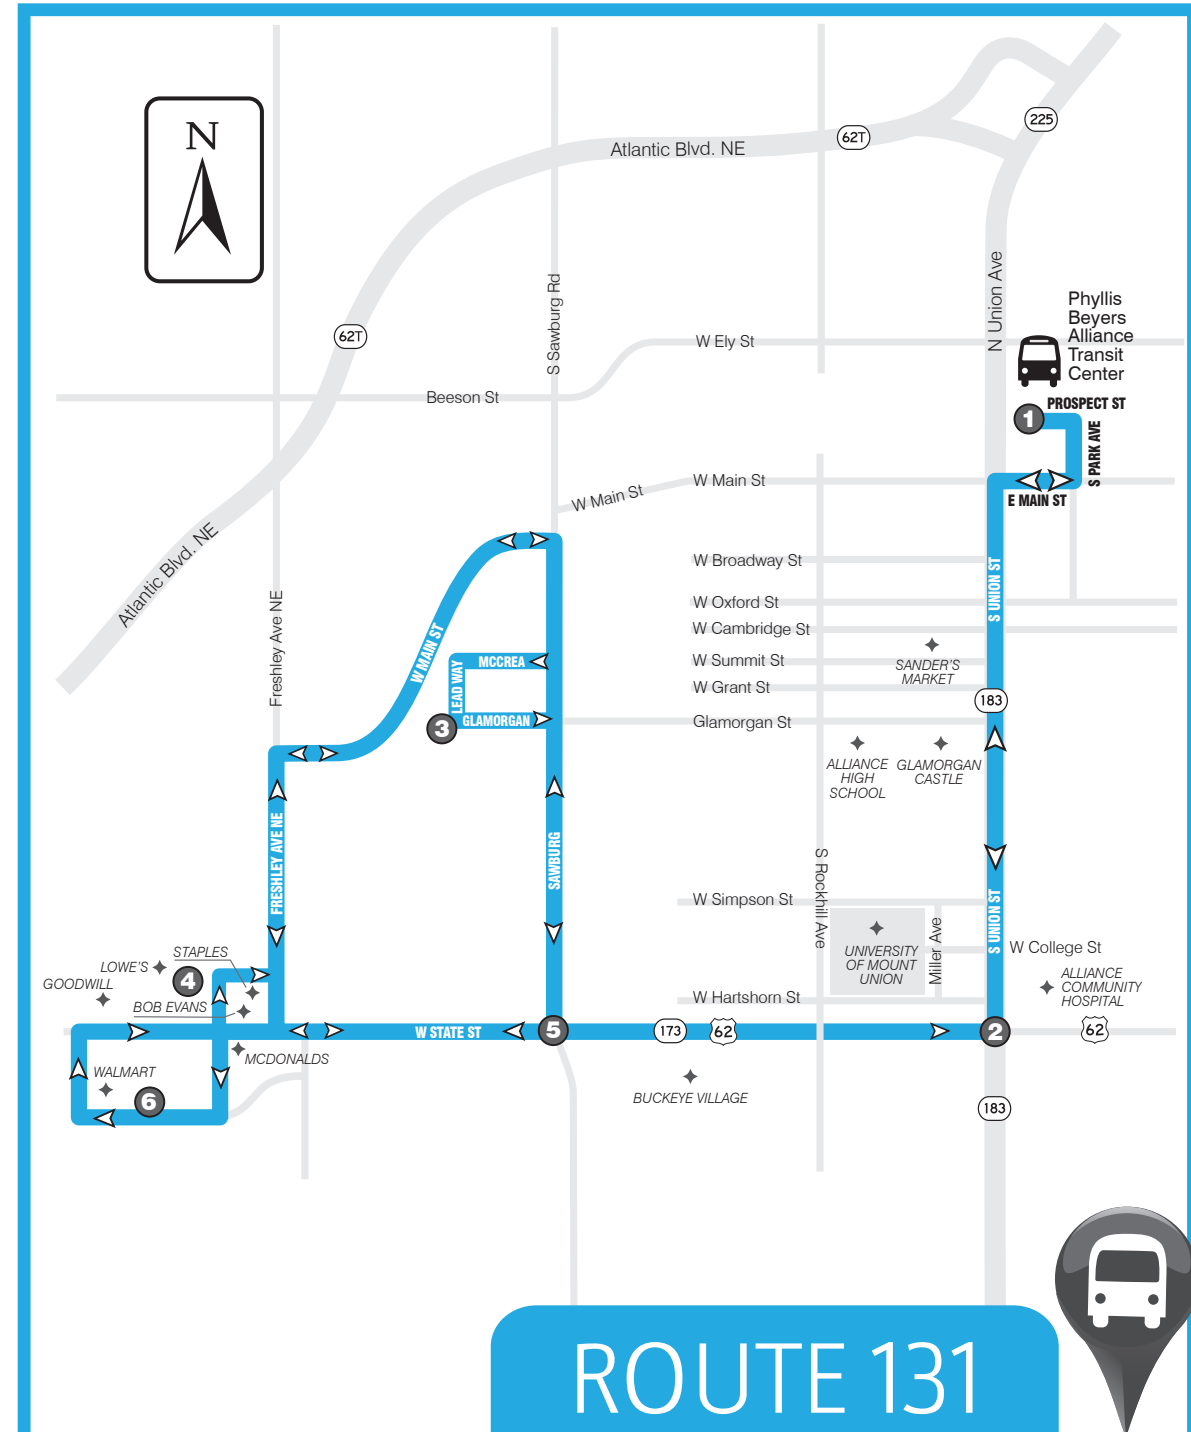

ROUTE 131: Monday thru Saturday

FROM DOWNTOWN ALLIANCE TO STATE & SAWBURG

| 1 | 2 | 3 | 4 | 5 | 6 | 6 | 5 | 2 | 1 |
|---------------------------------|---------------|------------------------|----------------|----------------------|------------------|---------------|-------------------|-------------------|----------------------------------|
| Leave Phyllis Beyer Alliance TC | Union & State | Leadway & Glamorgan St | Alliance Lowes | W State St & Sawburg | Alliance Walmart | Leave Walmart | W State & Sawburg | S Union & W State | Arrive Phyllis Beyer Alliance TC |
| 5:45a | 5:51a | 6:01a | 6:03a | 6:08a | 6:20a | 6:20a | 6:25a | 6:28a | 6:40a |
| 6:45a | 6:51a | 7:01a | 7:03a | 7:08a | 7:20a | 7:20a | 7:25a | 7:28a | 7:40a |
| 7:45a | 7:51a | 8:01a | 8:03a | 8:08a | 8:20a | 8:20a | 8:25a | 8:28a | 8:40a |
| 8:45a | 8:51a | 9:01a | 9:03a | 9:08a | 9:20a | 9:20a | 9:25a | 9:28a | 9:40a |
| 9:45a | 9:51a | 10:01a | 10:03a | 10:08a | 10:20a | 10:20a | 10:25a | 10:28a | 10:40a |
| 10:45a | 10:51a | 11:01a | 11:03a | 11:08a | 11:20a | 11:20a | 11:25a | 11:28a | 11:40a |
| 11:45a | 11:51a | 12:01p | 12:03p | 12:08p | 12:20p | 12:20p | 12:25p | 12:28p | 12:40p |
| 12:45p | 12:51p | 1:01p | 1:03p | 1:08p | 1:20p | 1:20p | 1:25p | 1:28p | 1:40p |
| 1:45p | 1:51p | 2:01p | 2:03p | 2:08p | 2:20p | 2:20p | 2:25p | 2:28p | 2:40p |
| 2:45p | 2:51p | 3:01p | 3:03p | 3:08p | 3:20p | 3:20p | 3:25p | 3:28p | 3:40p |
| 3:45p | 3:51p | 4:01p | 4:03p | 4:08p | 4:20p | 4:20p | 4:25p | 4:28p | 4:40p |
| 4:45p | 4:51p | 5:01p | 5:03p | 5:08p | 5:20p | 5:20p | 5:25p | 5:28p | 5:40p |
| 5:45p | 5:51p | 6:01p | 6:03p | 6:08p | 6:20p | 6:20p | 6:25p | 6:28p | 6:40p |
| 6:45p | 6:51p | 7:01p | 7:03p | 7:08p | 7:20p | 7:20p | 7:25p | 7:28p | 7:40p |
| 7:45p | 7:51p | 8:01p | 8:03p | 8:08p | 8:20p | 8:20p | 8:25p | 8:28p | 8:40p |