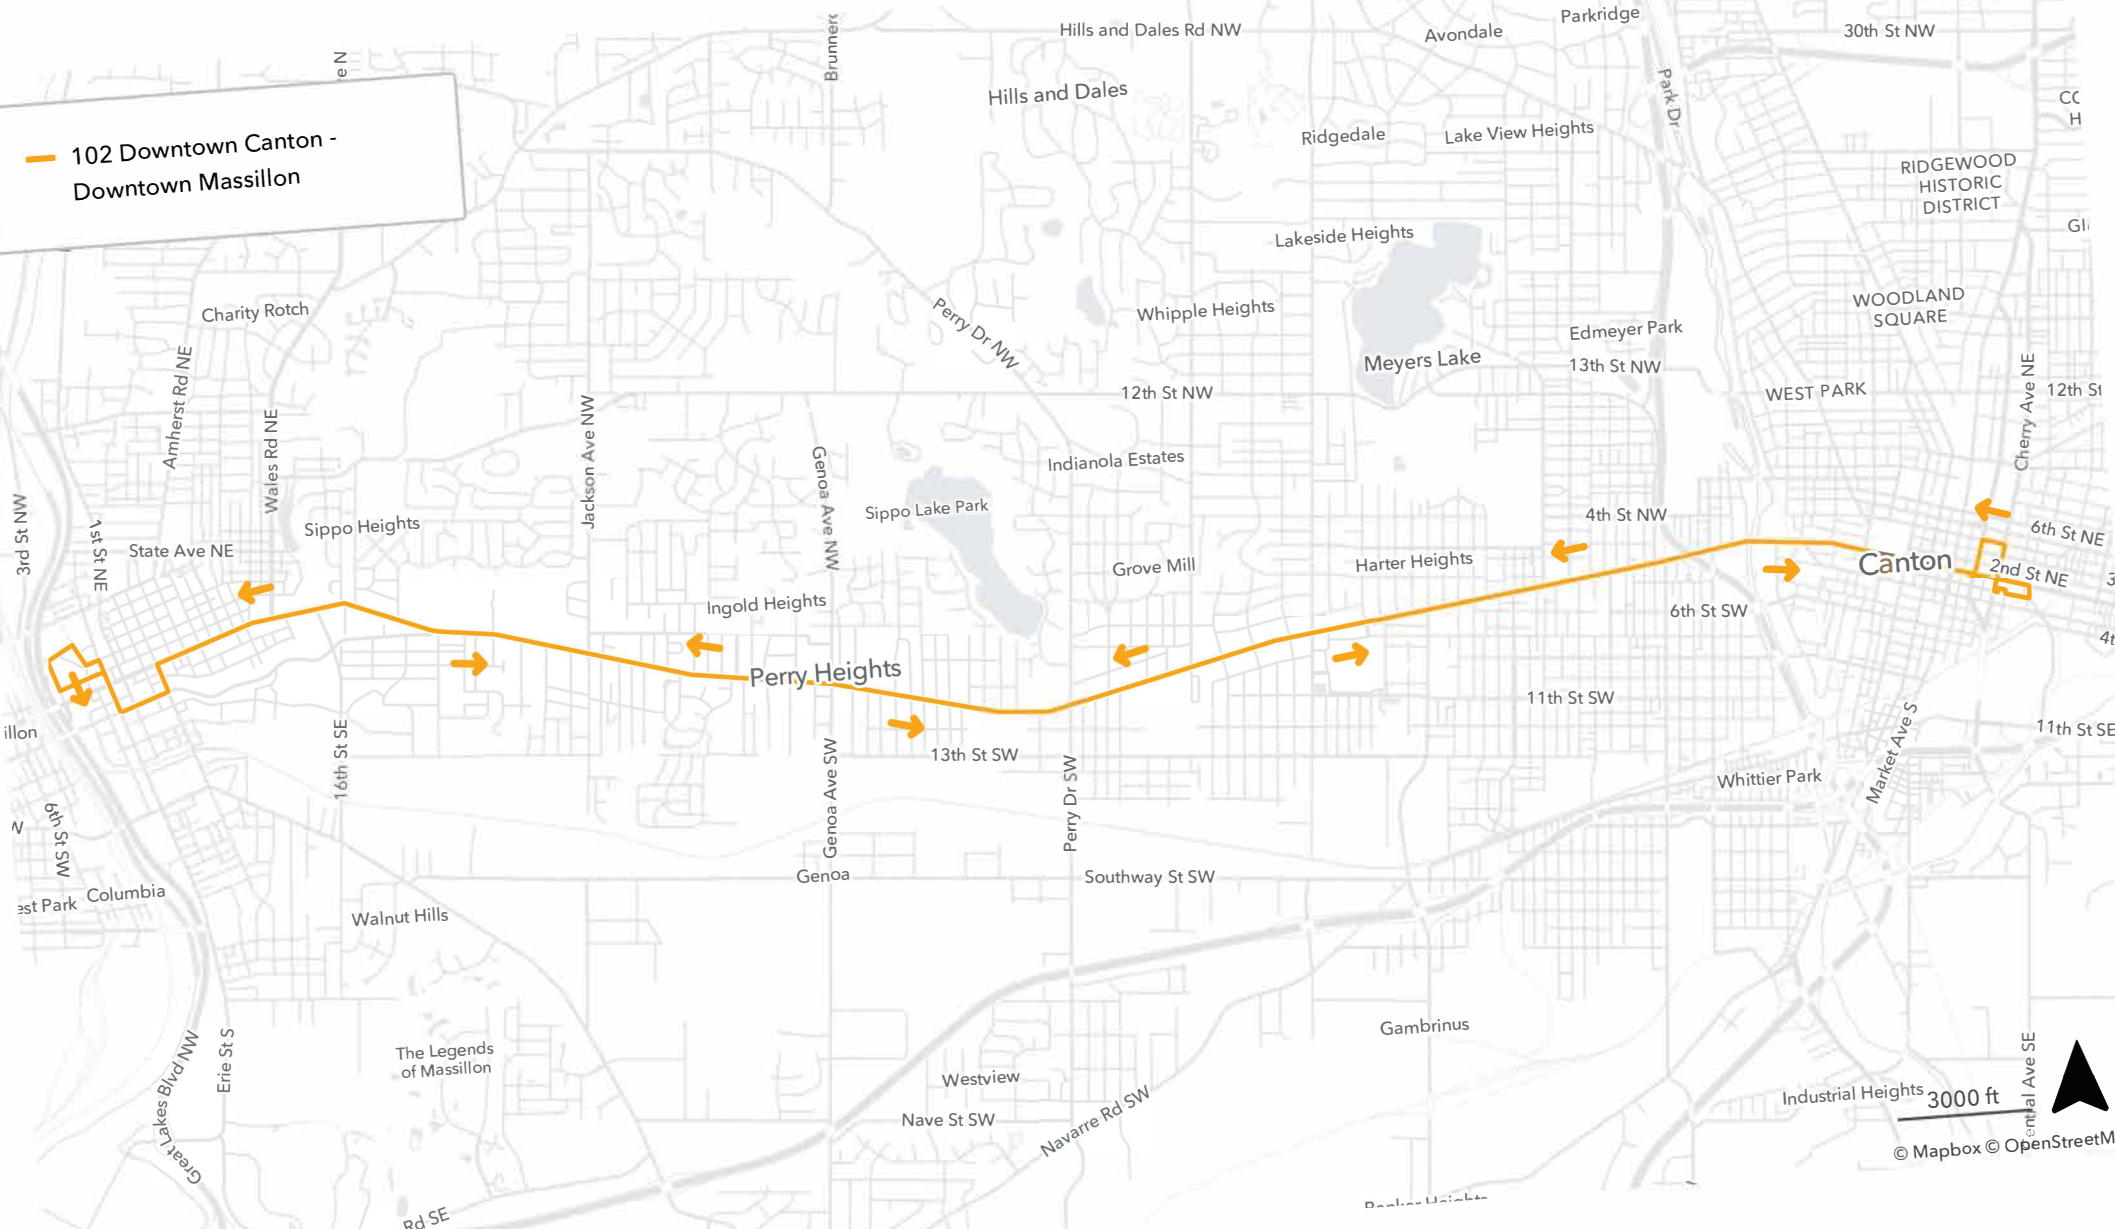

SARTA #102 CANTON / PERRY / MASSILLON

Monday through Saturday

When deadheading on highway do not proceed over 50 mph
Inclement Weather Plan

WESTBOUND

Leave Canton Transfer Zone (Cornerstone)
Proceed West on 2nd St to Cherry
Right on Cherry to 4nd St. NE
Left on 4nd St to Walnut
Left on Walnut to E. Tuscarawas
Right on East Tuscarawas to 3rd St. SE
Left on 3rd St. SE to Tremont
Right on Tremont to Erie St
Right on Erie to North Ave NE
Left on North to 1st St NW
Right on 1st St NW to Agathon Ave
Left on Agathon Ave and follow around left to Tommy Henrich Blvd
Left on Tommy Henrich Blvd and pull up to the zone

EASTBOUND

Leave Massillon Transfer Zone on Tommy Henrich Dr NW to Federal Ave NW
Left on Federal Ave NW to Erie St North
Right on Erie St. North to Tremont
Left on Tremont to 3rd St. SE
Left on 3rd St. to Lincolnway
Right on Lincoln Way to the Canton Center Pasenger Shelter
Continue East on West Tusc to Madison Ave SE
Right on Madison to 2nd St. SE
Right on 2nd St. to Canton Transfer Zone (Cornerstone)

Highlighted lines represents directions to and from the New zone

102 Downtown Canton -
Downtown Massillon

3000 ft

© Mapbox © OpenStreetMap