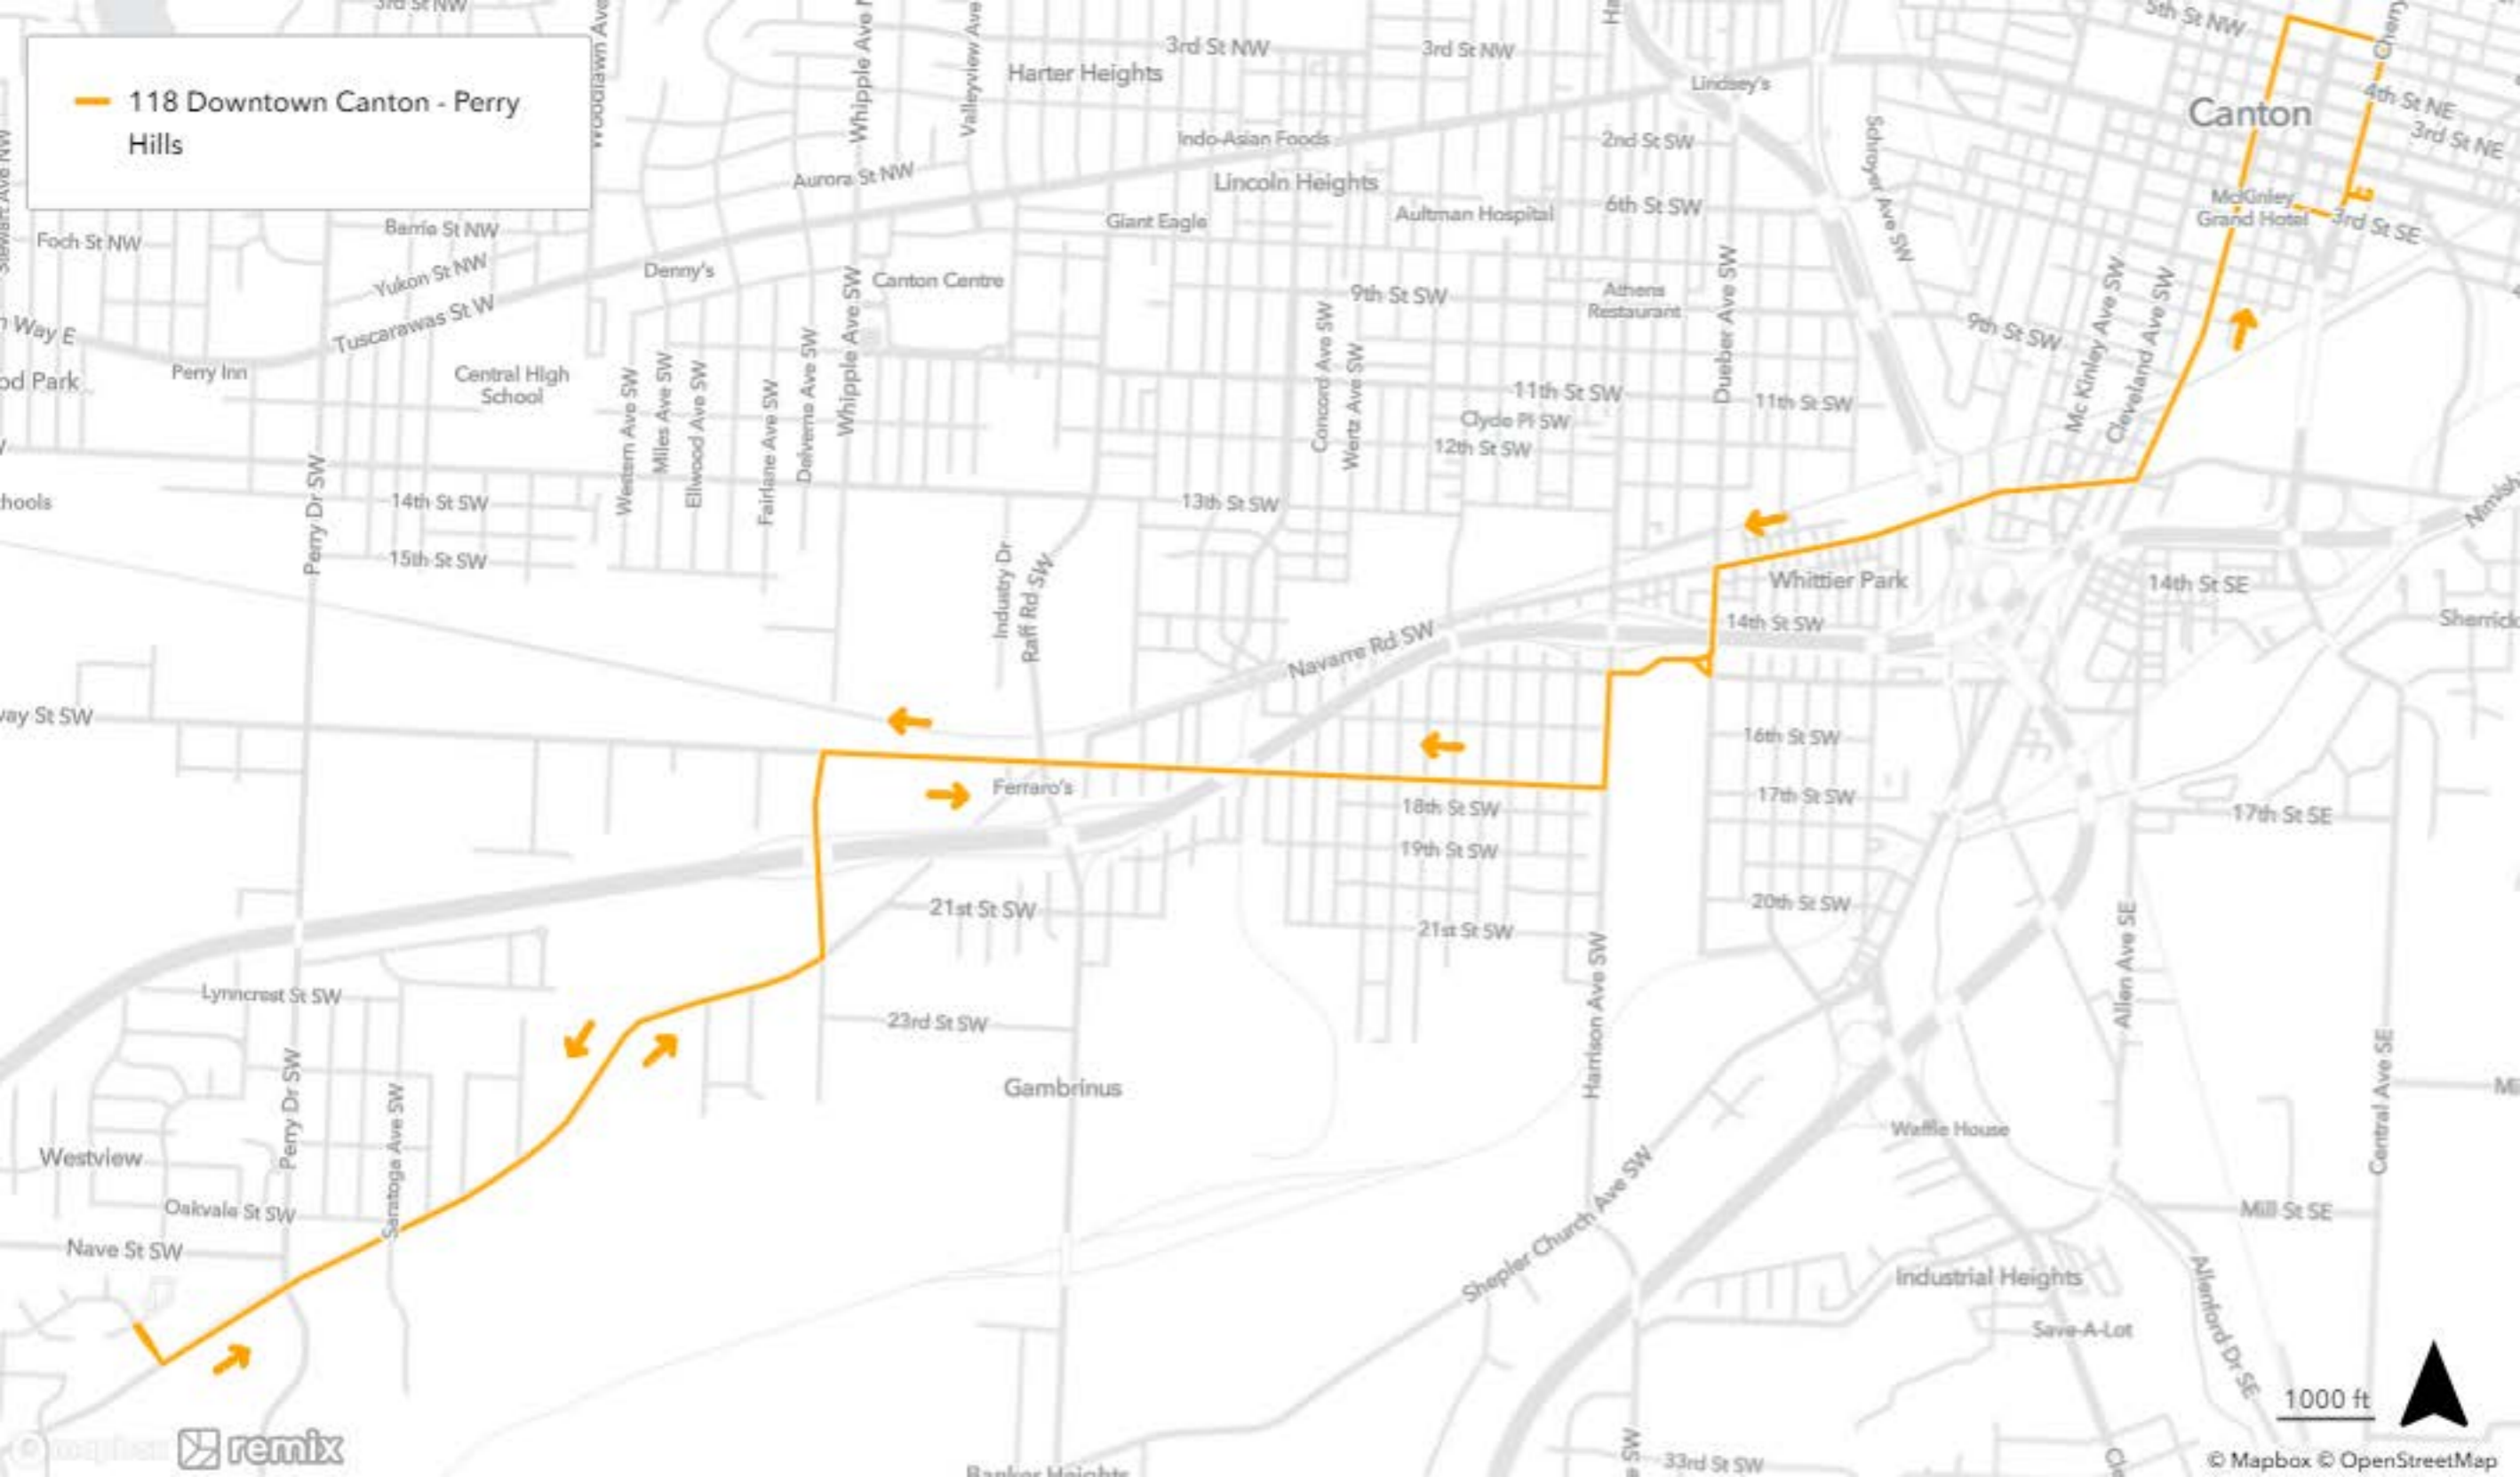

SARTA Inclement Weather

SARTA #118 SW Canton/Perry Hills Colony/Sterilite **Monday through Saturday**

OUTBOUND

Leave Canton Transfer Zone (Cornerstone) at Exit 3
Proceed West on 2nd St to Cherry Ave
Right on Cherry to 6th St NE
Left on 6th St NE to Market Ave
Left on Market to Navarre Rd. SW
Right on Navarre to Dueber
Left on Dueber to 15th St. SW
Right on 15th St. to Harrison
Left on Harrison to 17th
Right on 17th to Whipple (17th becomes Southway)
Left on Whipple to Navarre Rd.
Right on Navarre Rd. to Perry Hills Colony
Right into Perry Hills
Circle in and out of Perry Hills Colony

INBOUND

Left on Navarre to Whipple
Left on Whipple to Southway/17th
Right on Southway/17th to Harrison
Left on Harrison to 15th SW
Right on 15th St. SW to Deuber Ave SW
Left on Deuber to Navarre Rd.
Right on Navarre Rd. to Market Ave. South
Left on Market Ave. South to 3rd St. SE
Right on 3rd St. SE to Cherry Ave. SE
Left on Cherry to 2nd St. SE
Right on 2nd St to Exit 1
Left into Exit 1 to Canton Transfer Zone (Cornerstone)

118 Downtown Canton - Perry Hills

1000 ft