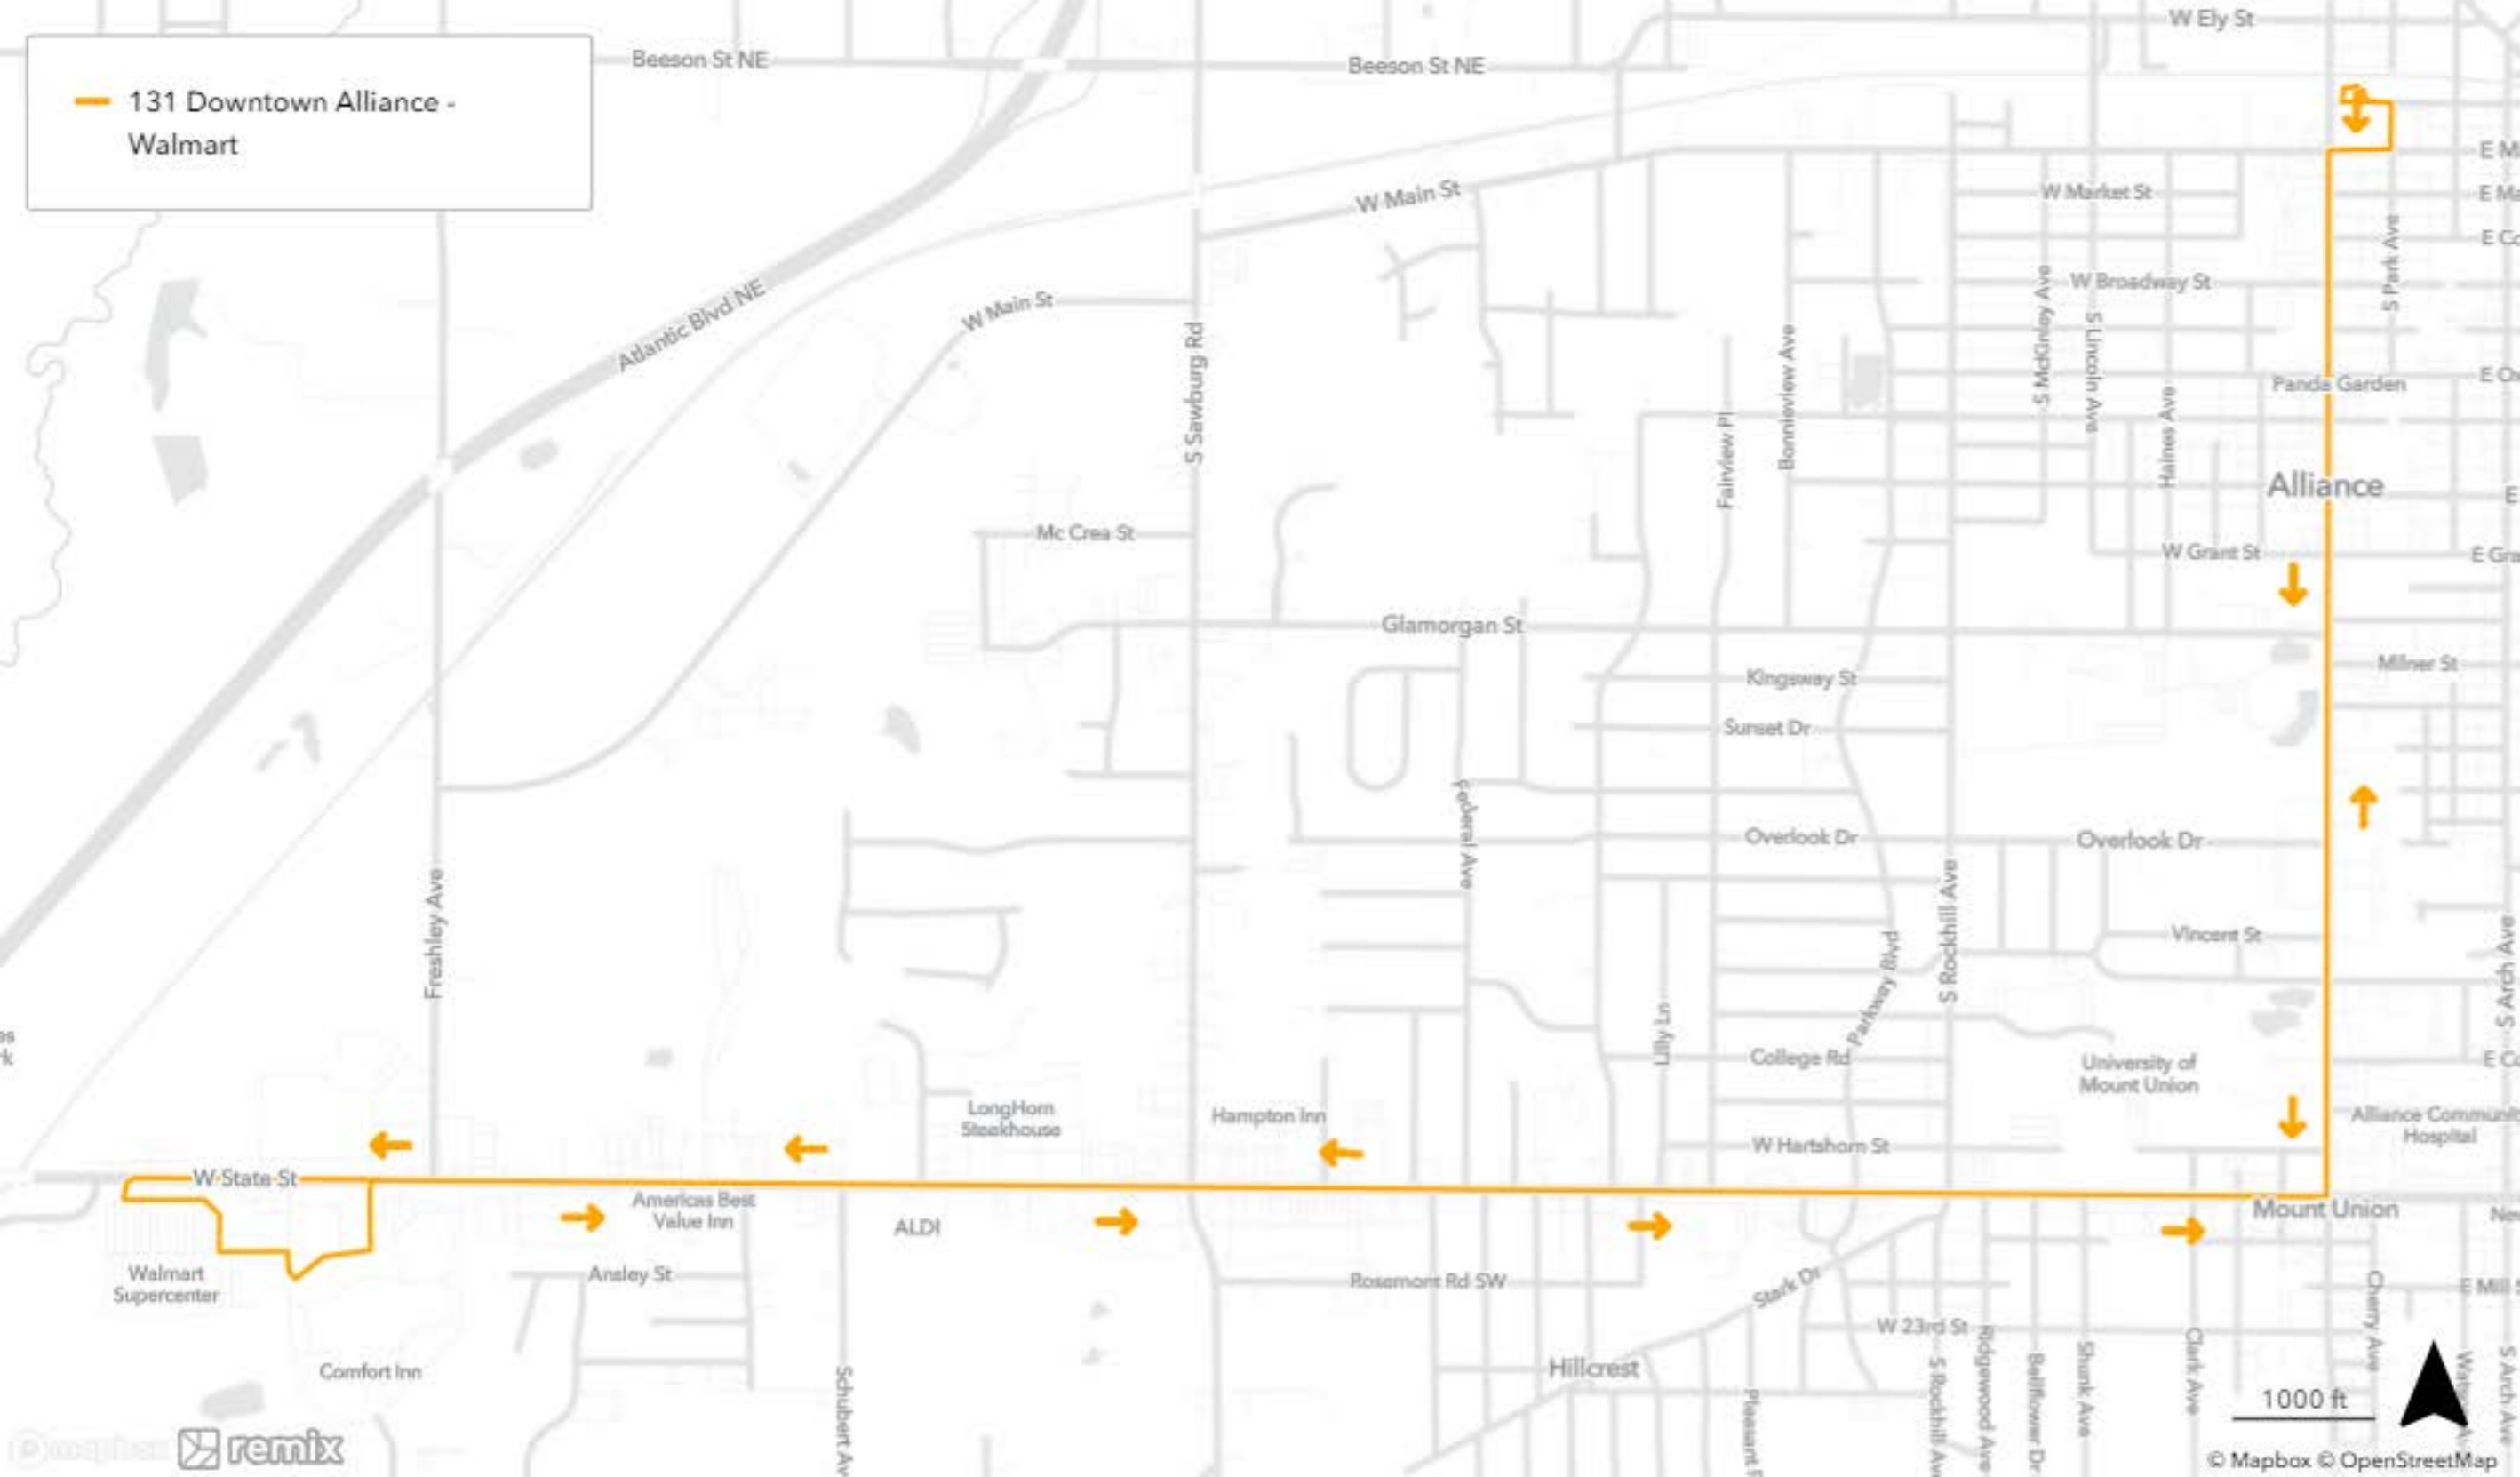

SARTA Inclement Weather

SARTA #131 Downtown Alliance/State & Sawburg **Monday through Saturday**

LOOP

Leave Alliance Transfer Zone

Left on Prospect to Park

Right on Park to East Main

Right on East Main to Union

Left on Union to West State Street

Right on West State to entrance to Carnation Mall (Traffic Light)

Left into Mall parking lot - Bear Right on mall access road to Wal-Mart access road entrance

Left onto access road to Wal-Mart

Right at first row in Wal-Mart parking lot, bear Right to West State St.

Right on West State St. to Union

Left on Union to East Main

Right on East Main to Park

Left on Park to Prospect

Left on Prospect to Alliance Transfer Zone

Right into Alliance Transfer Zone

131 Downtown Alliance - Walmart

1000 ft