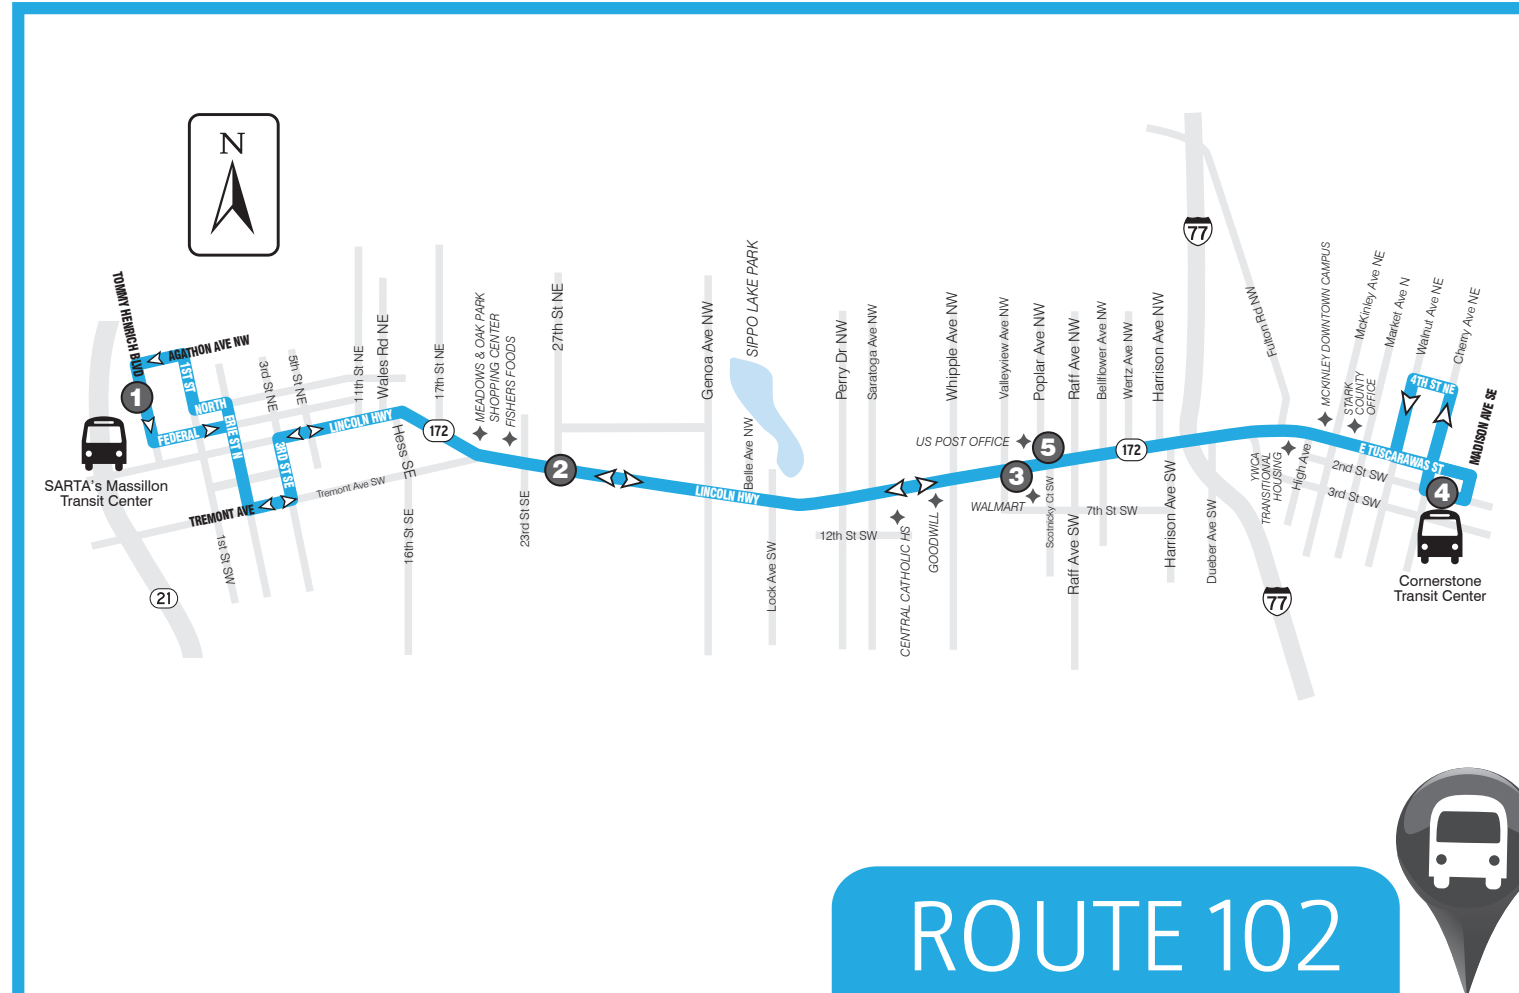

4	5	2	1
Leave Cornerstone Transit Center	W. Tusc. & Poplar Ave	Lincoln Way & 27th St NE	Arrive Massillon Transit Center
5:45a	5:56a	6:06a	6:25a
6:15a	6:26a	6:36a	6:55a
6:45a	6:56a	7:06a	7:25a
7:15a	7:26a	7:36a	7:55a
7:45a	7:56a	8:06a	8:25a
8:15a	8:26a	8:36a	8:55a
8:45a	8:56a	9:06a	9:25a
9:15a	9:26a	9:36a	9:55a
9:45a	9:56a	10:06a	10:25a
10:15a	10:26a	10:36a	10:55a
10:45a	10:56a	11:06a	11:25a
11:15a	11:26a	11:36a	11:55a
11:45a	11:56a	12:06p	12:25p
12:15p	12:26p	12:36p	12:55p
12:45p	12:56p	1:06p	1:25p
1:15p	1:26p	1:36p	1:55p
1:45p	1:56p	2:06p	2:25p
2:15p	2:27p	2:36p	2:55p
2:45p	2:57p	3:06p	3:25p
3:15p	3:26p	3:36p	3:55p
3:45p	3:56p	4:06p	4:25p
4:15p	4:26p	4:36p	4:55p
4:45p	4:56p	5:06p	5:25p
5:15p	5:26p	5:36p	5:55p
5:45p	5:56p	6:06p	6:25p
6:15p	6:26p	6:36p	6:55p
6:45p	6:56p	7:06p	7:25p
7:15p	7:26p	7:36p	7:55p
7:45p	7:56p	8:06p	8:25p
8:15p	8:26p	8:36p	8:55p
8:45p	8:56p	9:06p	9:25p
#####	#####	#####	#####

This schedule is EFFECTIVE Feb. 11th, 2024.

If you need the schedule **BEFORE** Feb. 11th, please visit:

SARTAonline.com/getting-around/fixed-routes/february-11th-2024-route-changes/

ROUTE 102

#No Service

www.SARTAonline.com

DOWNTOWN CANTON/MASSILLON