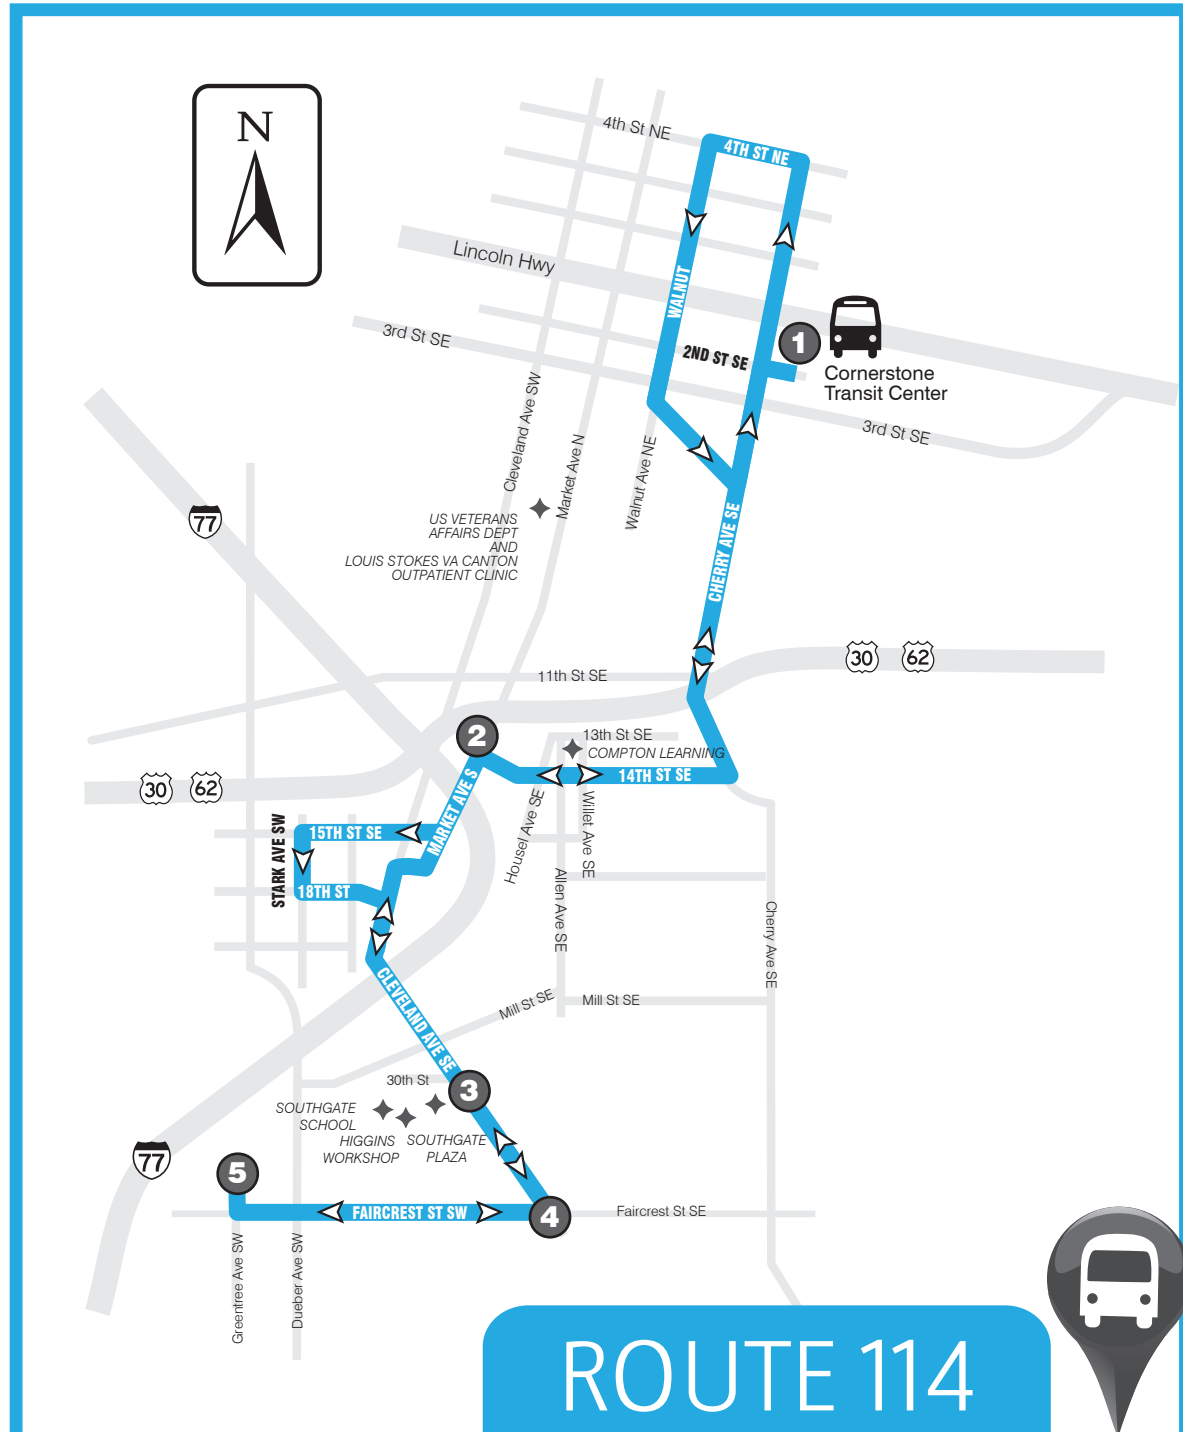

SARTA PinPoint allows you to locate your bus' arrival time in real time...

TEXT

"PP" plus the "Stop ID" to 321123 (ex. PP1234).

CALL

Call 330-477-2782 and input a stop ID number to receive info about departure and arrival times.

www.SARTAonline.com

330-477-2782

Download SARTA's PinPoint app for real-time information on your route!

ROUTE 114: Monday thru Saturday

FROM CANTON TO FAIRCREST AND GREENTREE

1	2	3	4	5
Leave Cornerstone Transit Center	14th St & Market Ave	Cleveland Ave at Southgate Plaza	Cleveland Ave & Faircrest	Greentree
5:45a	5:51a	5:59a	6:03a	6:13a
6:45a	6:51a	6:59a	7:03a	7:13a
7:45a	7:51a	7:59a	8:03a	8:13a
8:45a	8:51a	8:59a	9:03a	9:13a
9:45a	9:51a	9:59a	10:03a	10:13a
10:45a	10:51a	10:59a	11:03a	11:13a
11:45a	11:51a	11:59a	12:03p	12:13p
12:45p	12:51p	12:59p	1:03p	1:13p
1:45p	1:51p	1:59p	2:03p	2:13p
2:45p	2:51p	2:59p	3:03p	3:13p
3:45p	3:51p	3:59p	4:03p	4:13p
4:45p	4:51p	4:59p	5:03p	5:13p
5:45p	5:51p	5:59p	6:03p	6:13p
6:45p	6:51p	6:59p	7:03p	7:13p
7:45p	7:51p	7:59p	8:03p	8:13p
8:45p	8:51p	8:59p	9:03p	9:13p

ROUTE 114: Monday thru Saturday

FROM GREENTREE TO FAIRCREST AND CANTON

5	4	3	2	5
Greentree	Cleveland Ave & Faircrest	Cleveland Ave & 30th St	Market Ave & 14th St Se	Arrive Cornerstone Transit Center
6:13a	6:19a	6:22a	6:28a	6:40a
7:13a	7:19a	7:22a	7:28a	7:40a
8:13a	8:19a	8:22a	8:28a	8:40a
9:13a	9:19a	9:22a	9:28a	9:40a
10:13a	10:19a	10:22a	10:28a	10:40a
11:13a	11:19a	11:22a	11:28a	11:40a
12:13p	12:19p	12:22p	12:28p	12:40p
1:13p	1:19p	1:22p	1:28p	1:40p
2:13p	2:19p	2:22p	2:28p	2:40p
3:13p	3:19p	3:22p	3:28p	3:40p
4:13p	4:19p	4:22p	4:28p	4:40p
5:13p	5:19p	5:22p	5:28p	5:40p
6:13p	6:19p	6:22p	6:28p	6:40p
7:13p	7:19p	7:22p	7:28p	7:40p
8:13p	8:19p	8:22p	8:28p	8:40p
9:13p	9:19p	9:22p	9:28p	9:40p

ROUTE 114

CANTON/SOUTHGATE/CANTON SOUTH

This schedule is EFFECTIVE Feb. 11th, 2024.

www.SARTAonline.com