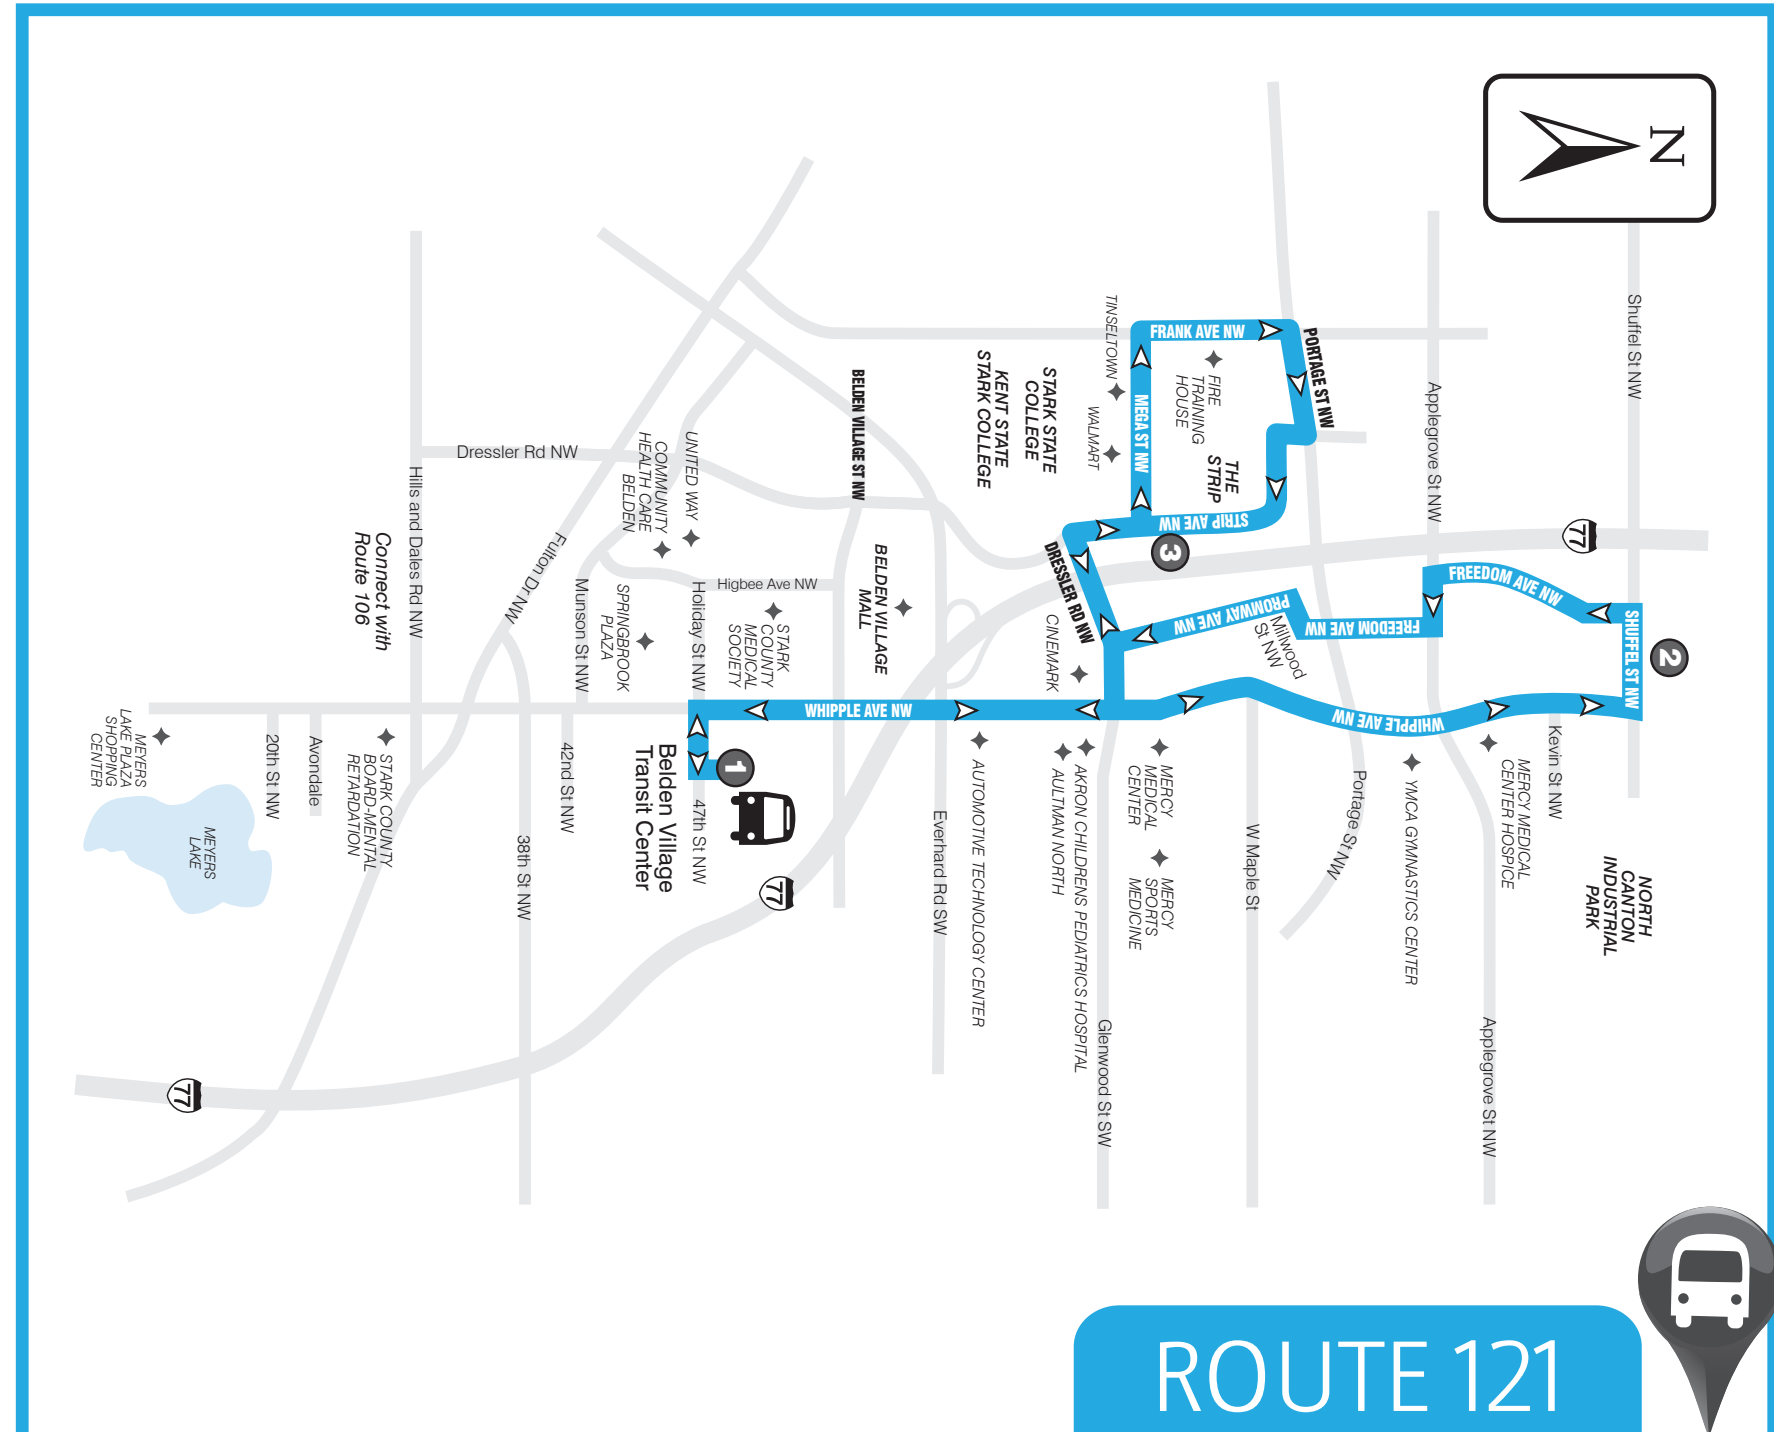

**SARTA PinPoint allows you to locate your bus' arrival time in real time...**

**TEXT**

"PP" plus the "Stop ID" to 321123 (ex. PP1234).

**CALL**

Call 330-477-2782 and input a stop ID number to receive info about departure and arrival times.

- » Akron Children's Hospital Pediatrics
- » Aultman North
- » Belden Village Mall
- » Mercy Medical Center & Sports Medicine
- » Movies 10
- » North Canton Industrial Park
- » Stark State
- » Tinseltown
- » The Strip
- » Walmart

**Download SARTA's PinPoint app for real-time information on your route!**

ROUTE 121: Monday thru Saturday

**FROM BELDEN VILLAGE TO N. CANTON INDUSTRIAL PARK**

1	2	3	1
Leave Belden Village TC	Whipple & Shuffle	The Strip & Mega	Arrive Belden Village TC
6:21a	6:32a	6:46a	7:03a
7:21a	7:32a	7:46a	8:03a
8:21a	8:32a	8:46a	9:03a
9:21a	9:32a	9:46a	10:03a
10:21a	10:32a	10:46a	11:03a
11:21a	11:32a	11:46a	12:03p
12:21p	12:32p	12:46p	1:03p
1:21p	1:32p	1:46p	2:03p
2:21p	2:32p	2:46p	3:03p
3:21p	3:32p	3:46p	4:03p
4:21p	4:32p	4:46p	5:03p
5:21p	5:32p	5:46p	6:03p
6:21p	6:32p	6:46p	7:03p
7:21p	7:32p	7:46p	8:03p
8:21p	8:32p	8:46p	9:03p

**ROUTE 121**

**WHIPPLE/BELDEN VILLAGE/THE STRIP**

www.SARTAonline.com