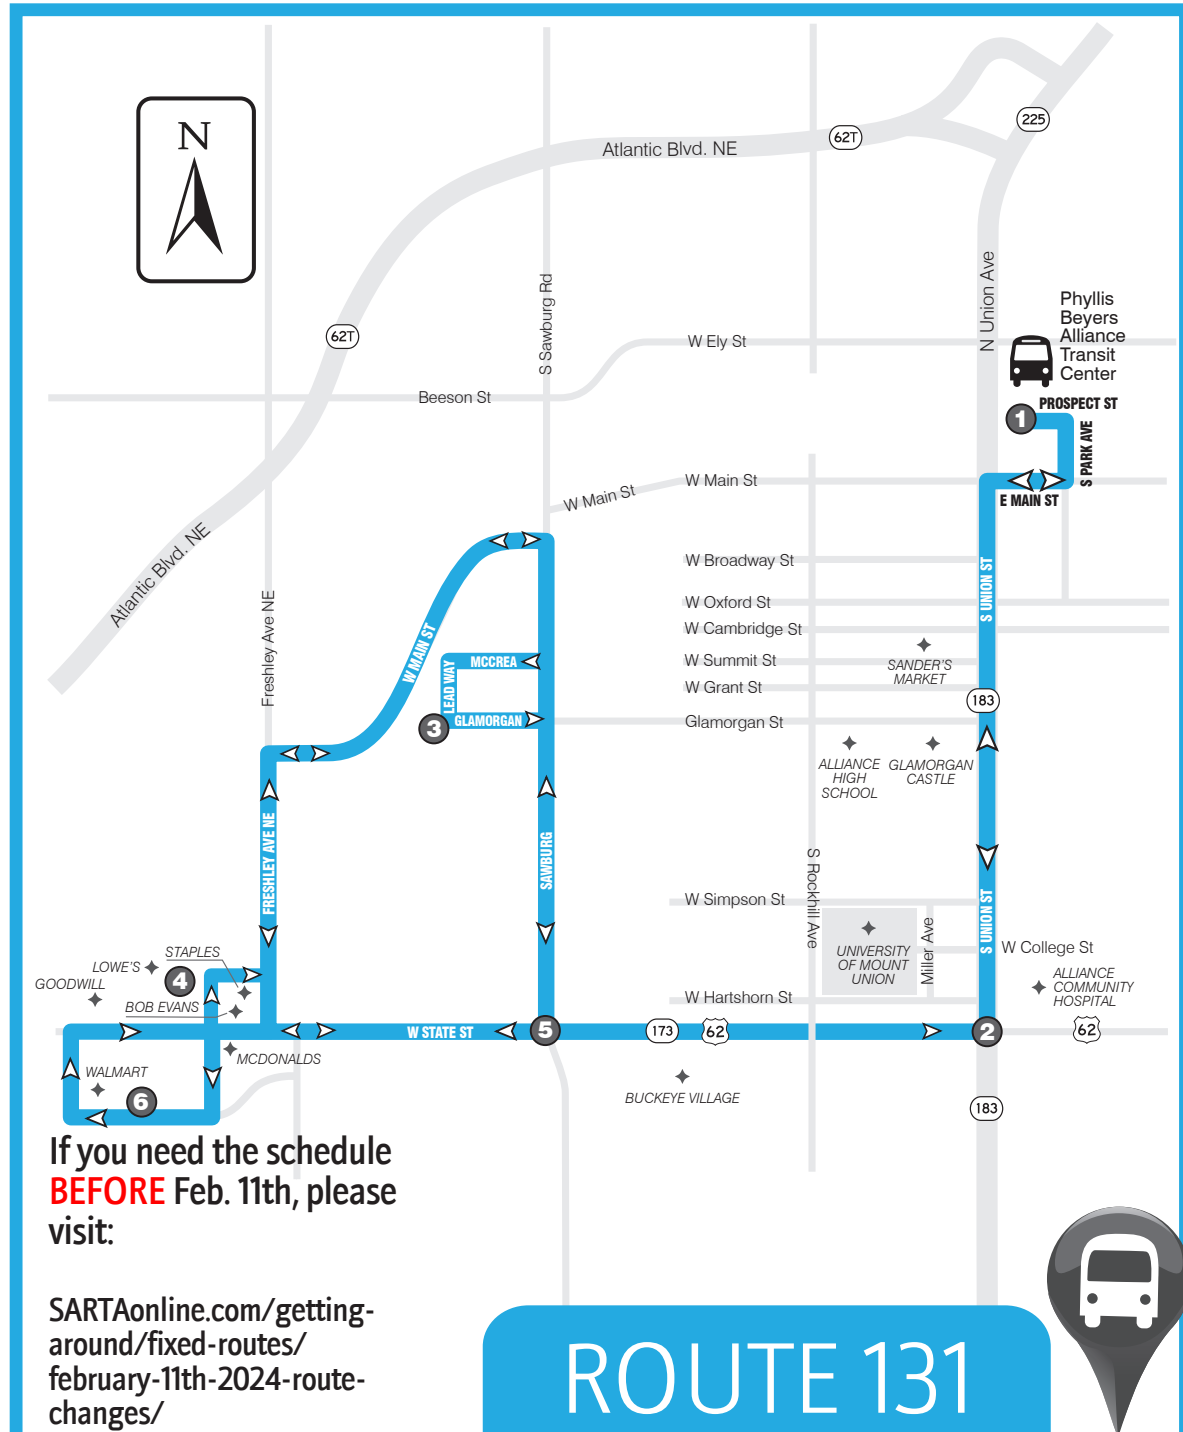

SARTA PinPoint allows you to locate your bus' arrival time in real time...

TEXT

"PP" plus the "Stop ID" to 321123 (ex. PP1234).

CALL

Call 330-477-2782 and input a stop ID number to receive info about departure and arrival times.

www.SARTAonline.com
330-477-2782

138420 01/24

[ROUTE]
[131]

**Downtown Alliance/
State & Sawburg
Monday-Saturday
Effective February 2024**

www.SARTAonline.com
330-477-2782

Download SARTA's PinPoint app for real-time information on your route!

ROUTE 131: Monday thru Saturday

FROM DOWNTOWN ALLIANCE TO STATE & SAWBURG

1	2	3	4	5	6	6	5	2	1
Leave Phyllis Beyers Alliance TC	Union & State	Leadway & Glamorgan St	Alliance Lowes	W State St & Sawburg	Alliance Walmart	Leave Walmart	W State & Sawburg	S Union & W State	Arrive Phyllis Beyers Alliance TC
5:45a	5:51a	6:01a	6:03a	6:08a	6:20a	6:20a	6:25a	6:28a	6:40a
6:45a	6:51a	7:01a	7:03a	7:08a	7:20a	7:20a	7:25a	7:28a	7:40a
7:45a	7:51a	8:01a	8:03a	8:08a	8:20a	8:20a	8:25a	8:28a	8:40a
8:45a	8:51a	9:01a	9:03a	9:08a	9:20a	9:20a	9:25a	9:28a	9:40a
9:45a	9:51a	10:01a	10:03a	10:08a	10:20a	10:20a	10:25a	10:28a	10:40a
10:45a	10:51a	11:01a	11:03a	11:08a	11:20a	11:20a	11:25a	11:28a	11:40a
11:45a	11:51a	12:01p	12:03p	12:08p	12:20p	12:20p	12:25p	12:28p	12:40p
12:45p	12:51p	1:01p	1:03p	1:08p	1:20p	1:20p	1:25p	1:28p	1:40p
1:45p	1:51p	2:01p	2:03p	2:08p	2:20p	2:20p	2:25p	2:28p	2:40p
2:45p	2:51p	3:01p	3:03p	3:08p	3:20p	3:20p	3:25p	3:28p	3:40p
3:45p	3:51p	4:01p	4:03p	4:08p	4:20p	4:20p	4:25p	4:28p	4:40p
4:45p	4:51p	5:01p	5:03p	5:08p	5:20p	5:20p	5:25p	5:28p	5:40p
5:45p	5:51p	6:01p	6:03p	6:08p	6:20p	6:20p	6:25p	6:28p	6:40p
6:45p	6:51p	7:01p	7:03p	7:08p	7:20p	7:20p	7:25p	7:28p	7:40p
7:45p	7:51p	8:01p	8:03p	8:08p	8:20p	8:20p	8:25p	8:28p	8:40p

This schedule is EFFECTIVE Feb. 11th, 2024.

If you need the schedule **BEFORE** Feb. 11th, please visit:

SARTAonline.com/getting-around/fixed-routes/february-11th-2024-route-changes/

ROUTE 131

DOWNTOWN ALLIANCE/STATE & SAWBURG