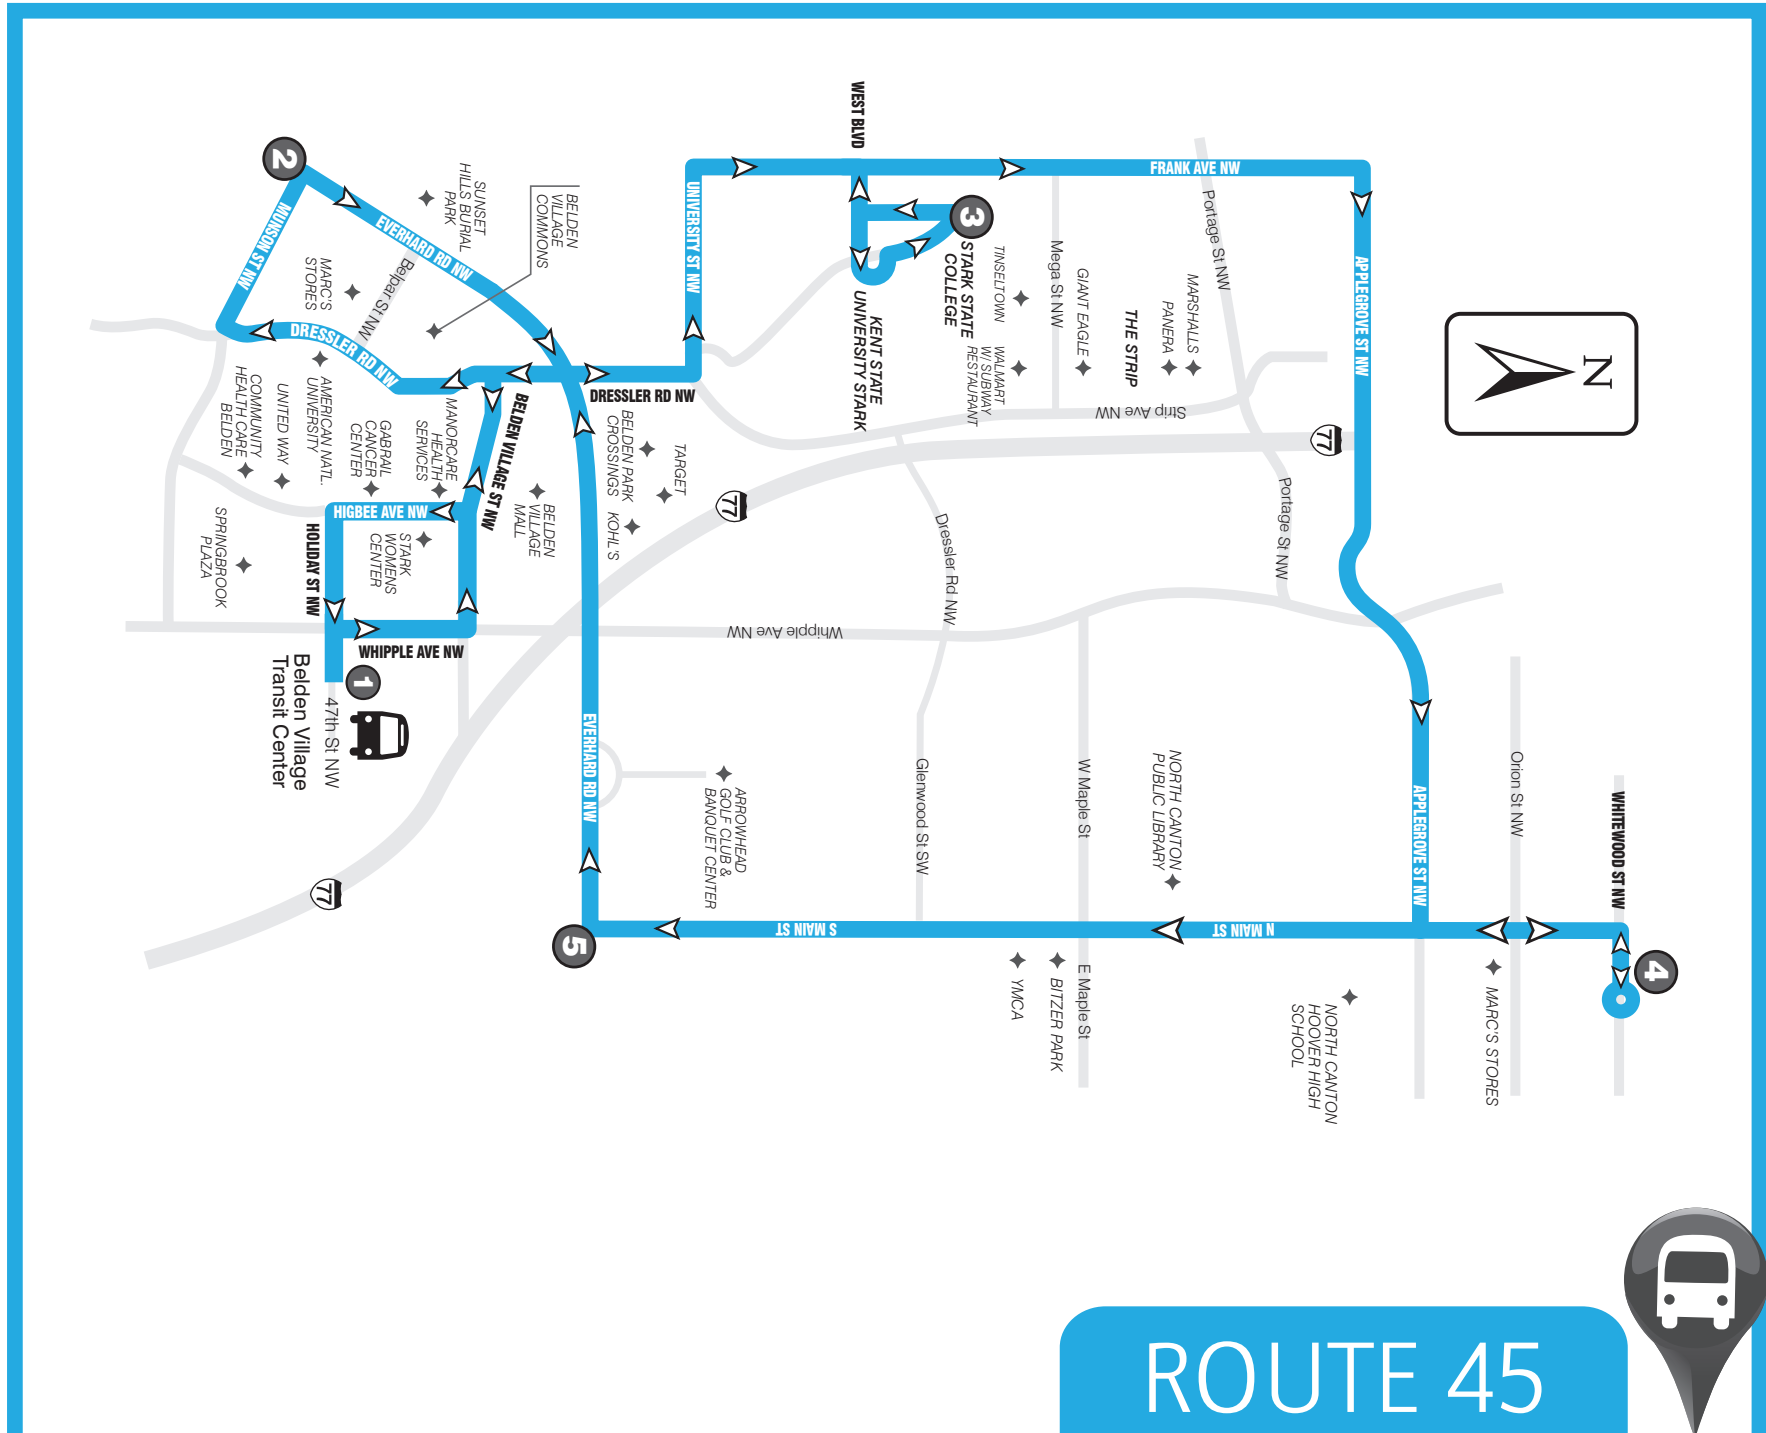

SARTA PinPoint allows you to locate your bus' arrival time in real time...

TEXT

"PP" plus the "Stop ID" to 321123 (ex. PP1234).

CALL

Call 330-477-2782 and input a stop ID number to receive info about departure and arrival times.

www.SARTAonline.com

330-477-2782

Download SARTA's PinPoint app for real-time information on your route!

ROUTE 45: Monday - Saturday

FROM BELDEN VILLAGE TO STARK STATE

1	2	3	4	5	1
Leave Belden Village Transit Center	Munson & Everhard	Stark State/ KSU Shelter	Whitewood Loop	Main & Everhard	Arrive Belden Village Transit Center
#####	#####	#####	6:45a	6:55a	7:10a
7:15a	7:21a	7:27a	7:45a	7:55a	8:10a
8:15a	8:21a	8:27a	8:45a	8:55a	9:10a
9:15a	9:21a	9:27a	9:45a	9:55a	10:10a
10:15a	10:21a	10:27a	10:45a	10:55a	11:10a
11:15a	11:21a	11:27a	11:45a	11:55a	12:10p
12:15p	12:21p	12:27p	12:45p	12:55p	1:10p
1:15p	1:21p	1:27p	1:45p	1:55p	2:10p
2:15p	2:21p	2:27p	2:45p	2:55p	3:10p
3:15p	3:21p	3:27p	3:45p	3:55p	4:10p
4:15p	4:21p	4:27p	4:45p	4:55p	5:10p
5:15p	5:21p	5:27p	5:45p	5:55p	6:10p
6:15p	6:21p	6:27p	6:45p	6:55p	7:10p
7:15p	7:21p	7:27p	7:45p	7:55p	8:10p
8:15p	8:21p	8:27p	8:45p	8:55p	9:10p
9:15p	9:21p	9:27p	9:45p	9:55p	10:10p

#No Service

ROUTE 45

BELDEN VILLAGE/STARK STATE

www.SARTAonline.com