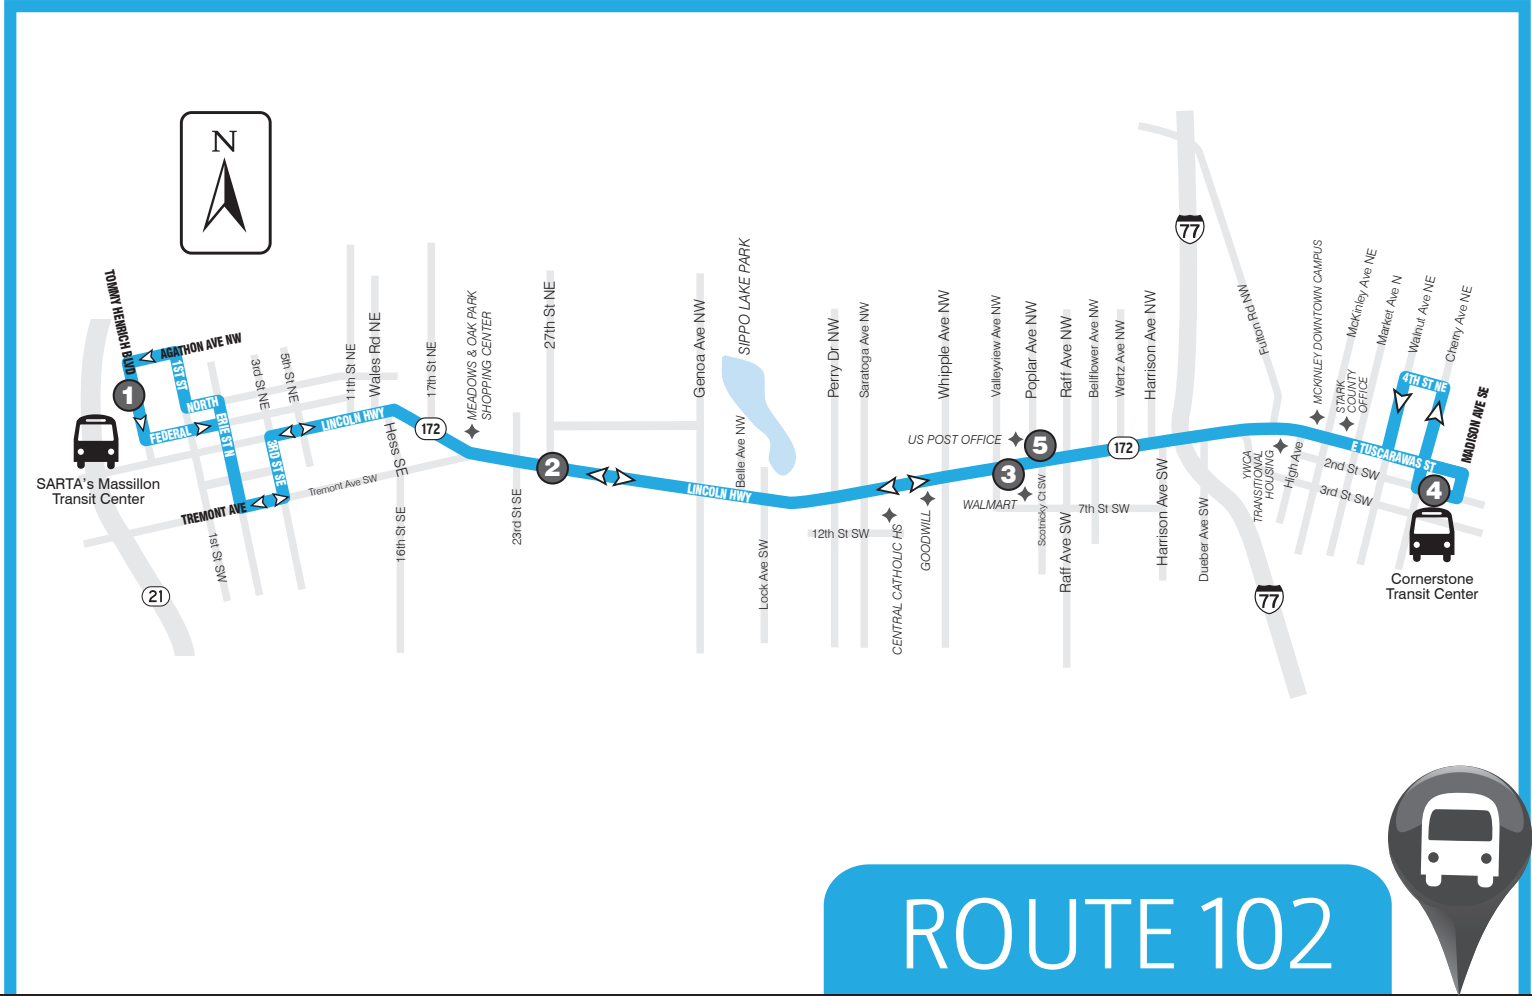

4	5	2	1
Leave Cornerstone Transit Center	W. Tusc. & Poplar Ave	Lincoln Way & 27th St NE	Arrive Massillon Transit Center
5:45a	5:56a	6:06a	6:25a
6:15a	6:26a	6:36a	6:55a
6:45a	6:56a	7:06a	7:25a
7:15a	7:26a	7:36a	7:55a
7:45a	7:56a	8:06a	8:25a
8:15a	8:26a	8:36a	8:55a
8:45a	8:56a	9:06a	9:25a
9:15a	9:26a	9:36a	9:55a
9:45a	9:56a	10:06a	10:25a
10:15a	10:26a	10:36a	10:55a
10:45a	10:56a	11:06a	11:25a
11:15a	11:26a	11:36a	11:55a
11:45a	11:56a	12:06p	12:25p
12:15p	12:26p	12:36p	12:55p
12:45p	12:56p	1:06p	1:25p
1:15p	1:26p	1:36p	1:55p
1:45p	1:56p	2:06p	2:25p
2:15p	2:27p	2:36p	2:55p
2:45p	2:57p	3:06p	3:25p
3:15p	3:26p	3:36p	3:55p
3:45p	3:56p	4:06p	4:25p
4:15p	4:26p	4:36p	4:55p
4:45p	4:56p	5:06p	5:25p
5:15p	5:26p	5:36p	5:55p
5:45p	5:56p	6:06p	6:25p
6:15p	6:26p	6:36p	6:55p
6:45p	6:56p	7:06p	7:25p
7:15p	7:26p	7:36p	7:55p
7:45p	7:56p	8:06p	8:25p
8:15p	8:26p	8:36p	8:55p
8:45p	8:56p	9:06p	9:25p
#####	#####	#####	#####

#No Service

ROUTE 102

www.SARTAonline.com

DOWNTOWN CANTON/MASSILLON