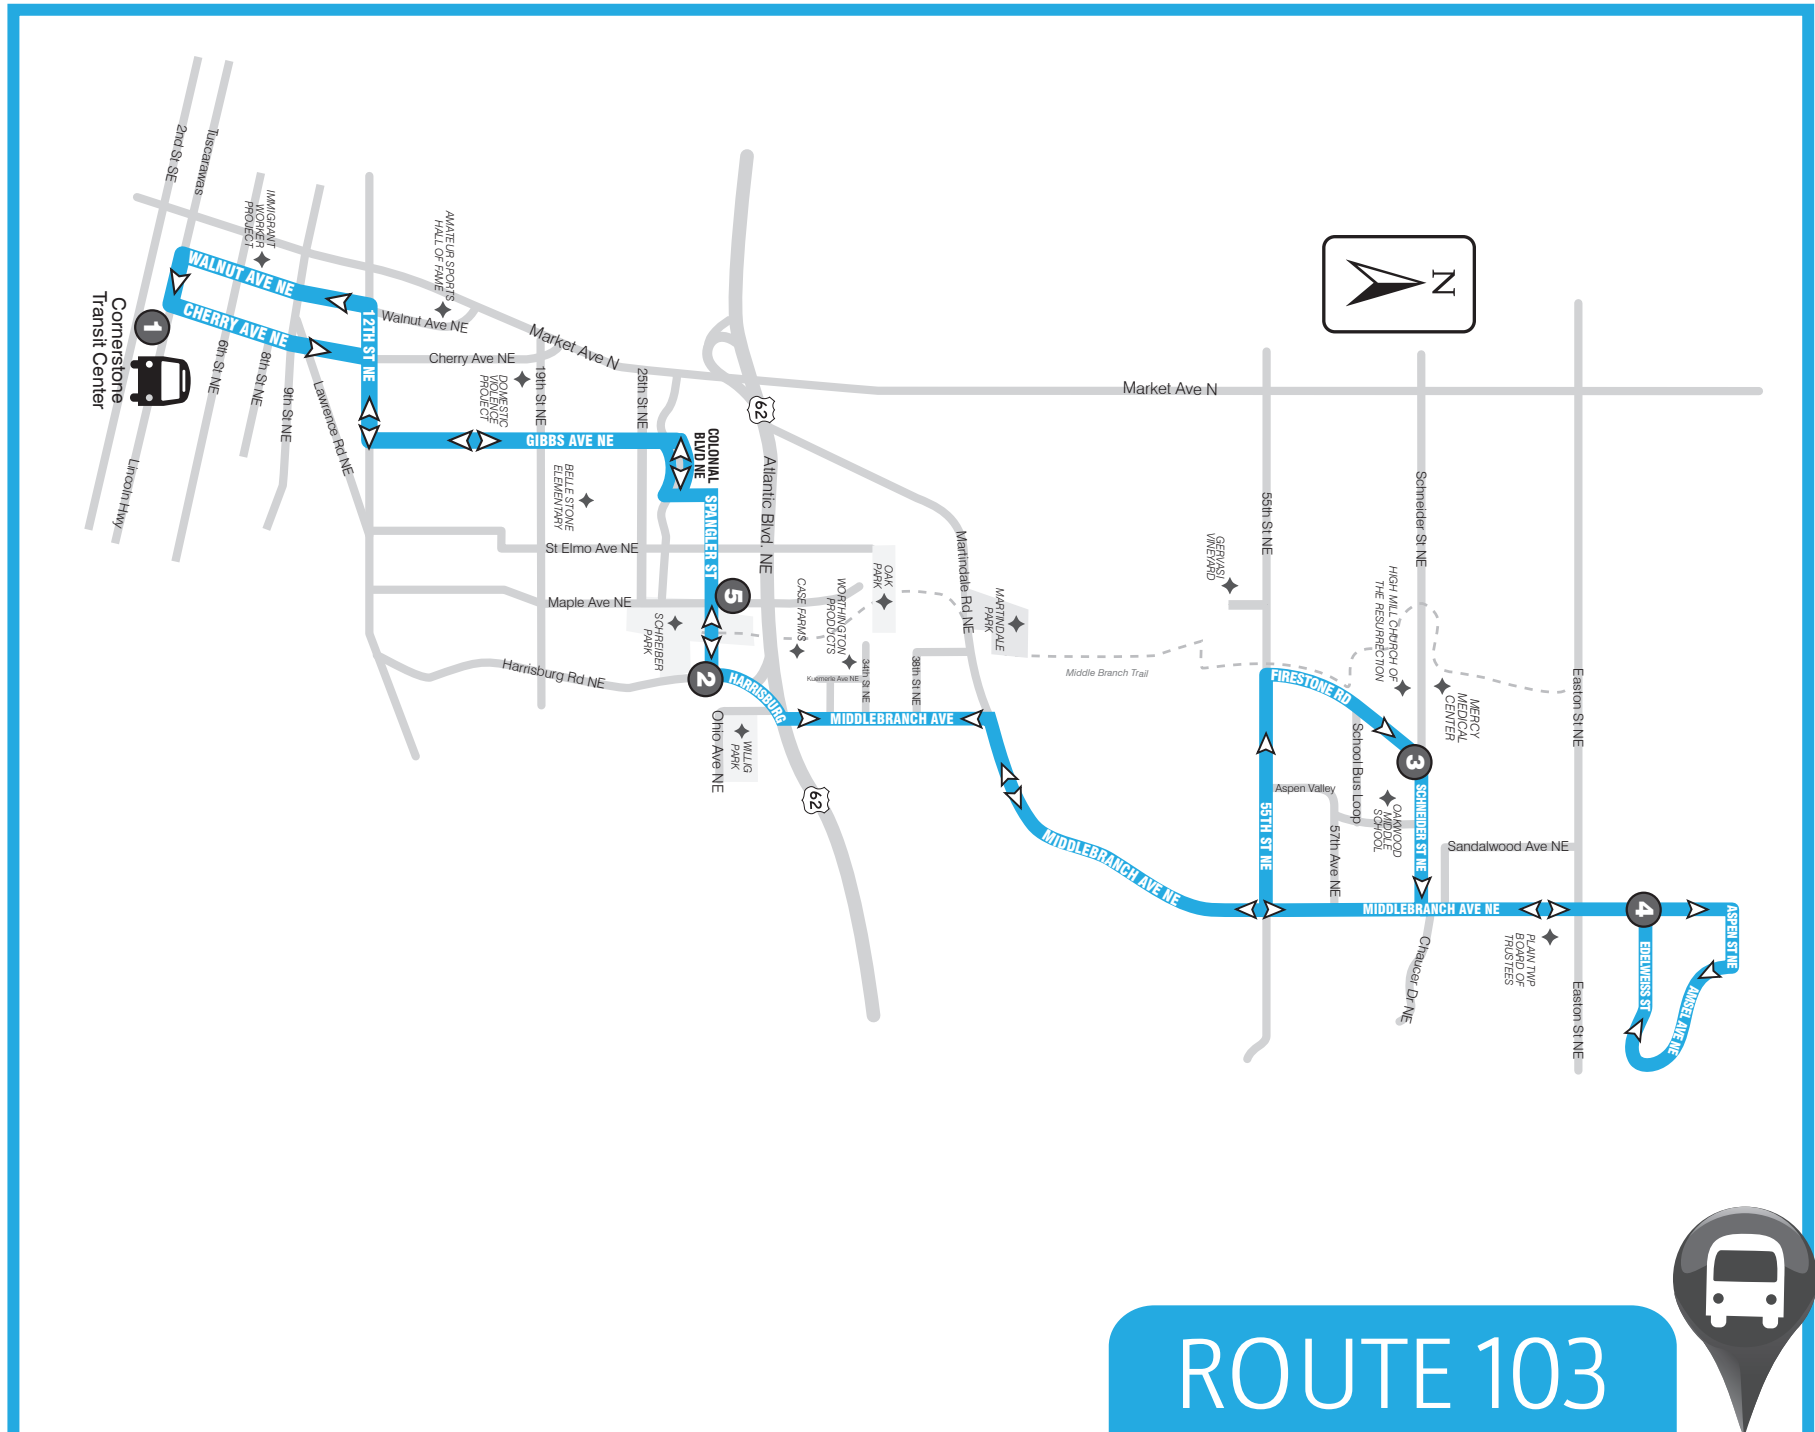

SARTA PinPoint allows you to locate your bus' arrival time in real time...

TEXT

"PP" plus the "Stop ID" to 321123 (ex. PP1234).

CALL

Call 330-477-2782 and input a stop ID number to receive info about departure and arrival times.

TRAVEL TRAINING

LEARN HOW TO...

- » Use SARTA's fixed route service
- » Read schedules and plan a trip
- » Pay fares and purchase tickets and passes

Call 1-855-887-2782

[ROUTE 103] POINTS OF INTEREST

- » Gervasi Vineyard
- » Gibbs School
- » Mercy Health Center of Plain
- » Oakwood Middle School
- » Oakwood Square
- » Stark County Library-Plain
- » U.S. Post Office

www.SARTAonline.com

330-477-2782

Download SARTA's PinPoint app for real-time information on your route!

ROUTE 103: Monday thru Saturday

FROM DOWNTOWN CANTON TO PLAIN TOWNSHIP

1	2	3	4	5	1
Leave Canton Cornerstone Transit Center	Spangler & Harrisburg	Firestone & Schneider	Edelweiss & Middlebranch	Spangler & Maple Ave	Arrive Canton Cornerstone Transit Center
5:45a	5:55a	6:04a	6:09a	6:20a	6:40a
6:45a	6:55a	7:04a	7:09a	7:20a	7:40a
7:45a	7:55a	8:04a	8:09a	8:20a	8:40a
8:45a	8:55a	9:04a	9:09a	9:20a	9:40a
9:45a	9:55a	10:04a	10:09a	10:20a	10:40a
10:45a	10:55a	11:04a	11:09a	11:20a	11:40a
11:45a	11:55a	12:04p	12:09p	12:20p	12:40p
12:45p	12:55p	1:04p	1:09p	1:20p	1:40p
1:45p	1:55p	2:04p	2:09p	2:20p	2:40p
2:45p	2:55p	3:04p	3:09p	3:20p	3:40p
3:45p	3:55p	4:04p	4:09p	4:20p	4:40p
4:45p	4:55p	5:04p	5:09p	5:20p	5:40p
5:45p	5:55p	6:04p	6:09p	6:20p	6:40p
6:45p	6:55p	7:04p	7:09p	7:20p	7:40p
7:45p	7:55p	8:04p	8:09p	8:20p	8:40p
8:45p	8:55p	9:04p	9:09p	9:20p	9:40p

ROUTE 103

www.SARTAonline.com

DOWNTOWN CANTON/PLAIN TOWNSHIP