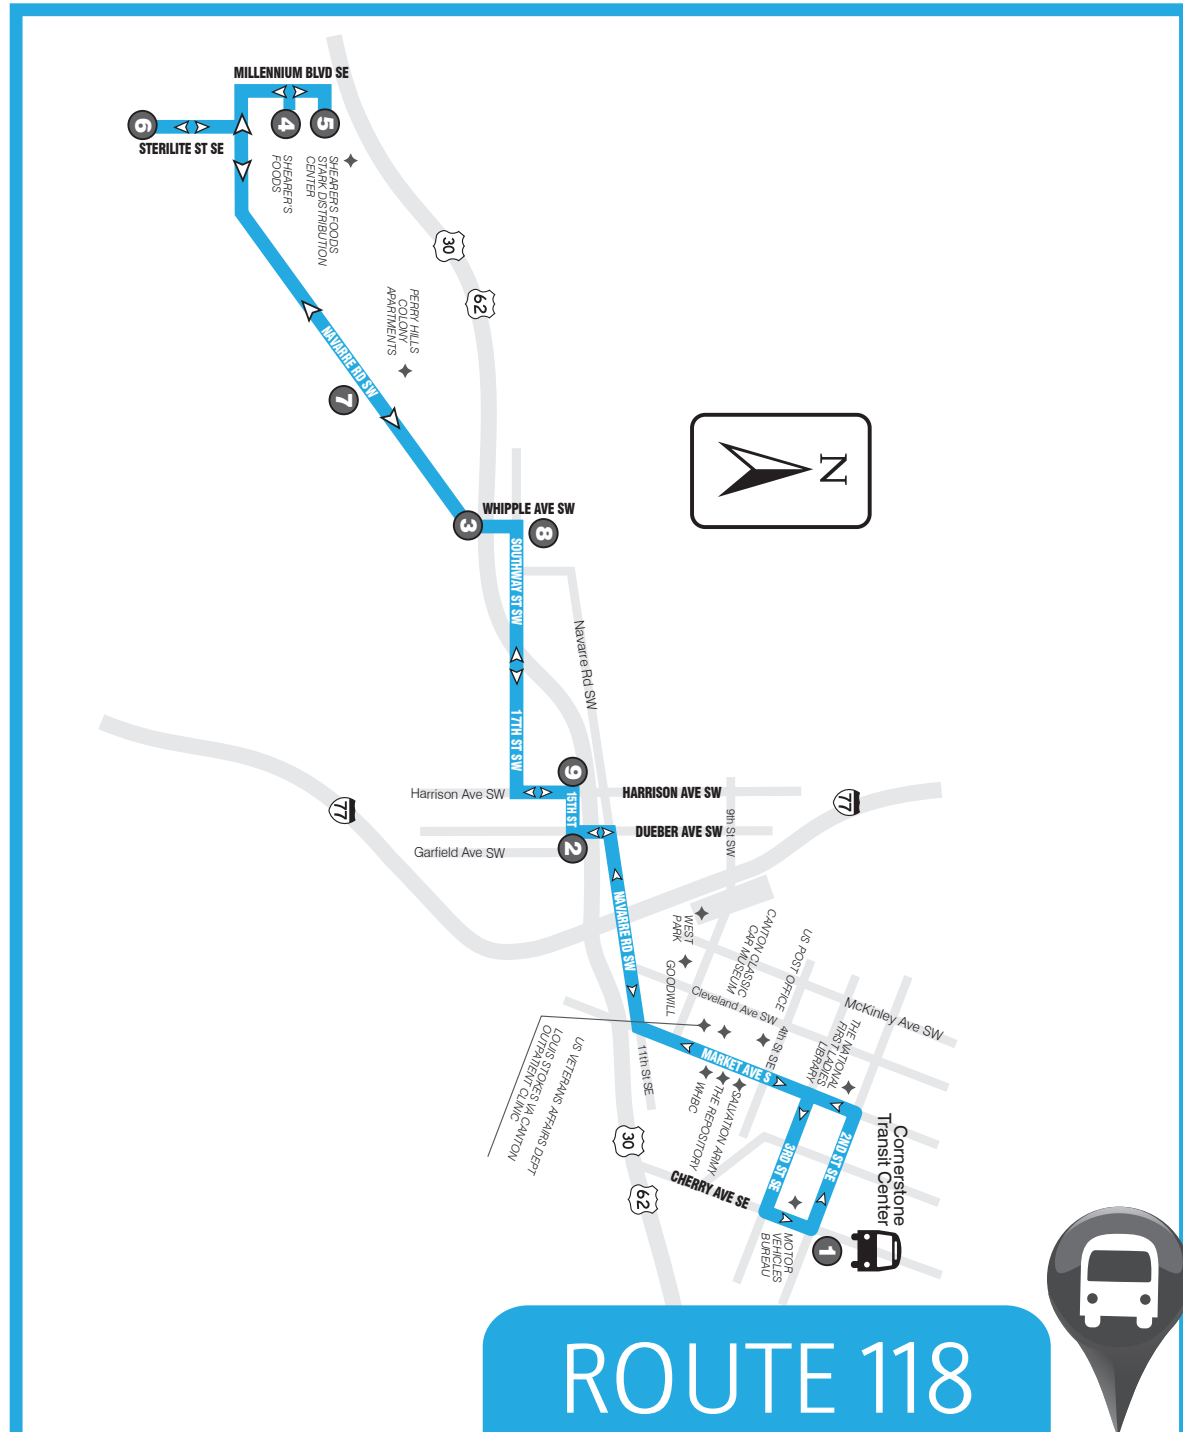

SARTA PinPoint allows you to locate your bus' arrival time in real time...

TEXT

"PP" plus the "Stop ID" to 321123 (ex. PP1234).

CALL

Call 330-477-2782 and input a stop ID number to receive info about departure and arrival times.

www.SARTAonline.com

330-477-2782

141430 05/24

[ROUTE 118]

SCHEDULE & MAP

Canton/Shearer's/Sterilite

Monday-Saturday

Effective May 2024

www.SARTAonline.com

330-477-2782

Download SARTA's PinPoint app for real-time information on your route!

ROUTE 118: Monday thru Saturday

FROM CANTON TO SHEARER'S/STERILITE

1	2	3	4	5	6
Leave Cornerstone	Dueber Ave & 15th St SW	Whipple & Navarre	Shearer's Prospect Dr	Shearer's Distribution Center	Sterilite Inc
5:45a	5:50a	5:56a	6:05a	6:09a	6:13a
6:45a	6:50a	6:56a	7:05a	7:09a	7:13a
7:45a	7:50a	7:56a	8:05a	8:09a	8:13a
8:45a	8:50a	8:56a	9:05a	9:09a	9:13a
9:45a	9:50a	9:56a	10:05a	10:09a	10:13a
10:45a	10:50a	10:56a	11:05a	11:09a	11:13a
11:45a	11:50a	11:56a	12:05p	12:09p	12:13p
12:45p	12:50p	12:56p	1:05p	1:09p	1:13p
1:45p	1:50p	1:56p	2:05p	2:09p	2:13p
2:45p	2:50p	2:56p	3:05p	3:09p	3:13p
3:45p	3:50p	3:56p	4:05p	4:09p	4:13p
4:45p	4:50p	4:56p	5:05p	5:09p	5:13p
5:45p	5:50p	5:56p	6:05p	6:09p	6:13p
6:45p	6:50p	6:56p	7:05p	7:09p	7:13p
7:45p	7:50p	7:56p	8:05p	8:09p	8:13p
8:45p	8:50p	8:56p	9:05p	9:09p	9:13p

ROUTE 118: Monday thru Saturday

FROM SHEARER'S/STERILITE TO CANTON

6	7	8	9	1
Sterilite Inc	Perry Hills	Whipple Ave & Southway	Harrison Ave & 15th St SW	Arrive Cornerstone
6:13a	6:18a	6:22a	6:27a	6:40a
7:13a	7:18a	7:22a	7:27a	7:40a
8:13a	8:18a	8:22a	8:27a	8:40a
9:13a	9:18a	9:22a	9:27a	9:40a
10:13a	10:18a	10:22a	10:27a	10:40a
11:13a	11:18a	11:22a	11:27a	11:40a
12:13p	12:18p	12:22p	12:27p	12:40p
1:13p	1:18p	1:22p	1:27p	1:40p
2:13p	2:18p	2:22p	2:27p	2:40p
3:13p	3:18p	3:22p	3:27p	3:40p
4:13p	4:18p	4:22p	4:27p	4:40p
5:13p	5:18p	5:22p	5:27p	5:40p
6:13p	6:18p	6:22p	6:27p	6:40p
7:13p	7:18p	7:22p	7:27p	7:40p
8:13p	8:18p	8:22p	8:27p	8:40p
9:13p	9:18p	9:22p	9:27p	9:40p