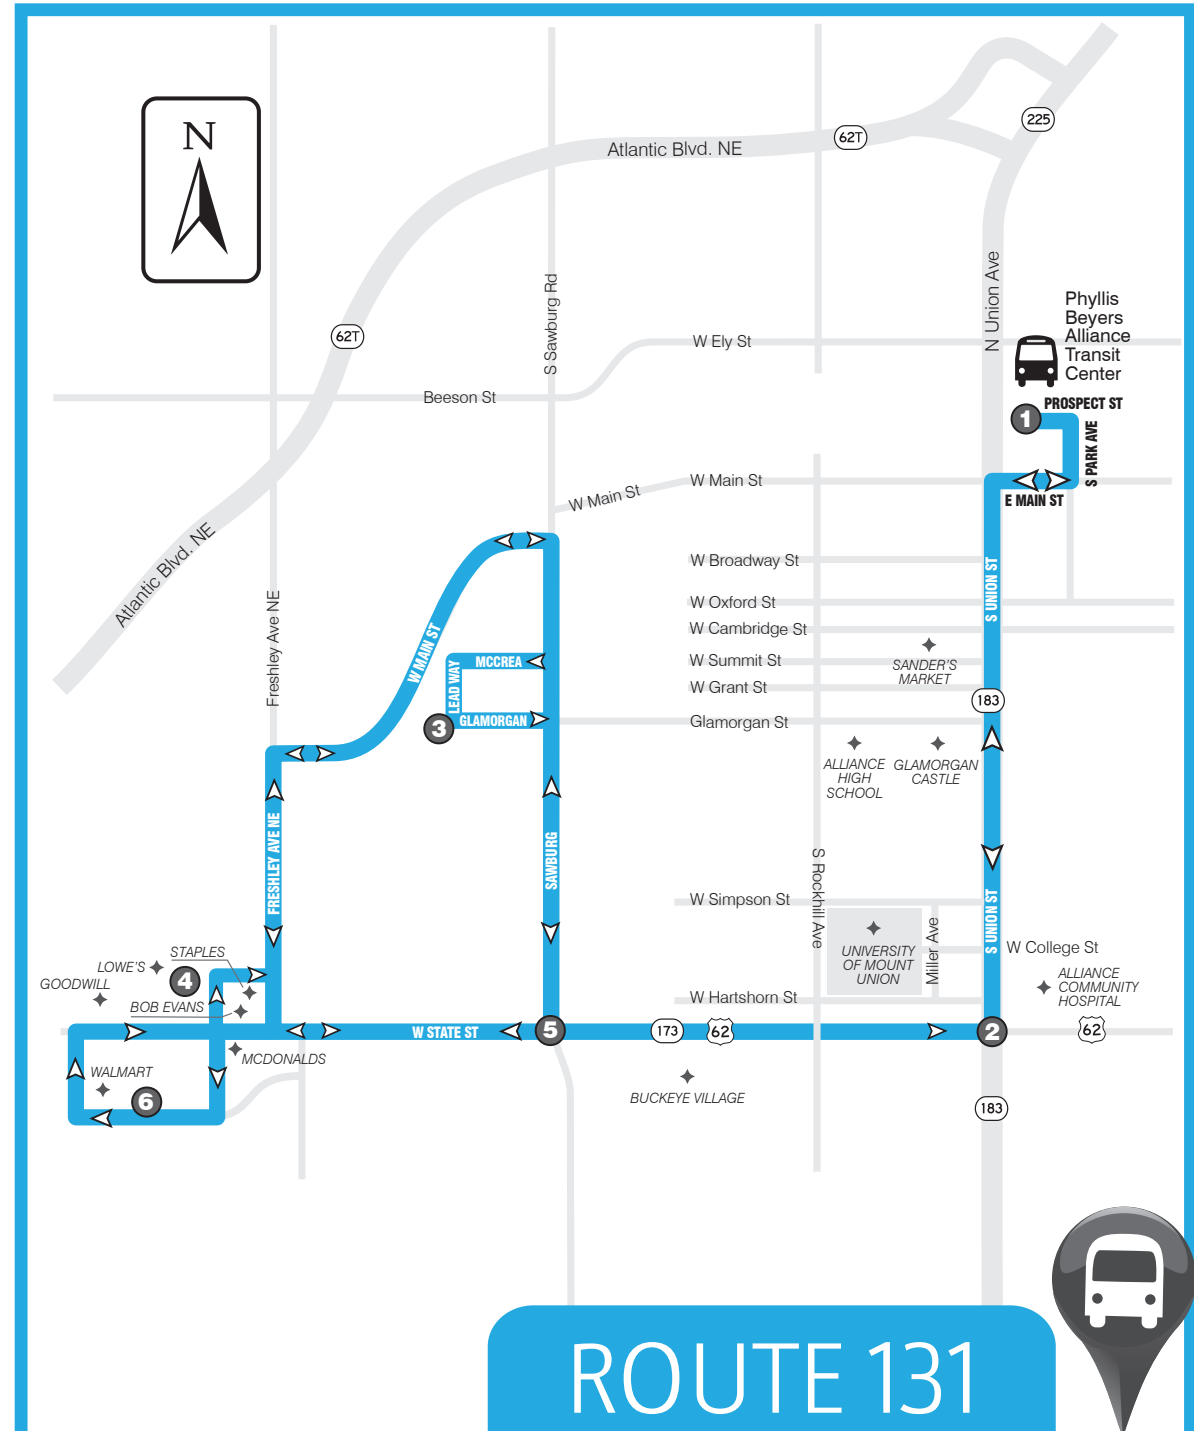

SARTA PinPoint allows you to locate your bus' arrival time in real time...

TEXT

"PP" plus the "Stop ID" to 321123 (ex. PP1234).

CALL

Call 330-477-2782 and input a stop ID number to receive info about departure and arrival times.

www.SARTAonline.com
330-477-2782

[ROUTE]
[131]

**Downtown Alliance/
State & Sawburg
Monday-Saturday
Effective May 2024**

www.SARTAonline.com
330-477-2782

Download SARTA's PinPoint app for real-time information on your route!

ROUTE 131: Monday thru Saturday

FROM DOWNTOWN ALLIANCE TO STATE & SAWBURG

1	2	3	4	5	6	6	5	2	1
Leave Phyllis Beyers Alliance TC	Union & State	Leadway & Glamorgan St	Alliance Lowes	W State St & Sawburg	Alliance Walmart	Leave Walmart	W State & Sawburg	S Union & W State	Arrive Phyllis Beyers Alliance TC
5:45a	5:51a	6:01a	6:03a	6:08a	6:20a	6:20a	6:25a	6:28a	6:40a
6:45a	6:51a	7:01a	7:03a	7:08a	7:20a	7:20a	7:25a	7:28a	7:40a
7:45a	7:51a	8:01a	8:03a	8:08a	8:20a	8:20a	8:25a	8:28a	8:40a
8:45a	8:51a	9:01a	9:03a	9:08a	9:20a	9:20a	9:25a	9:28a	9:40a
9:45a	9:51a	10:01a	10:03a	10:08a	10:20a	10:20a	10:25a	10:28a	10:40a
10:45a	10:51a	11:01a	11:03a	11:08a	11:20a	11:20a	11:25a	11:28a	11:40a
11:45a	11:51a	12:01p	12:03p	12:08p	12:20p	12:20p	12:25p	12:28p	12:40p
12:45p	12:51p	1:01p	1:03p	1:08p	1:20p	1:20p	1:25p	1:28p	1:40p
1:45p	1:51p	2:01p	2:03p	2:08p	2:20p	2:20p	2:25p	2:28p	2:40p
2:45p	2:51p	3:01p	3:03p	3:08p	3:20p	3:20p	3:25p	3:28p	3:40p
3:45p	3:51p	4:01p	4:03p	4:08p	4:20p	4:20p	4:25p	4:28p	4:40p
4:45p	4:51p	5:01p	5:03p	5:08p	5:20p	5:20p	5:25p	5:28p	5:40p
5:45p	5:51p	6:01p	6:03p	6:08p	6:20p	6:20p	6:25p	6:28p	6:40p
6:45p	6:51p	7:01p	7:03p	7:08p	7:20p	7:20p	7:25p	7:28p	7:40p
7:45p	7:51p	8:01p	8:03p	8:08p	8:20p	8:20p	8:25p	8:28p	8:40p
8:45p	8:51p	9:01p	9:03p	9:08p	9:20p	#####	#####	#####	#####

#No Service

ROUTE 131

DOWNTOWN ALLIANCE/STATE & SAWBURG

www.SARTAonline.com