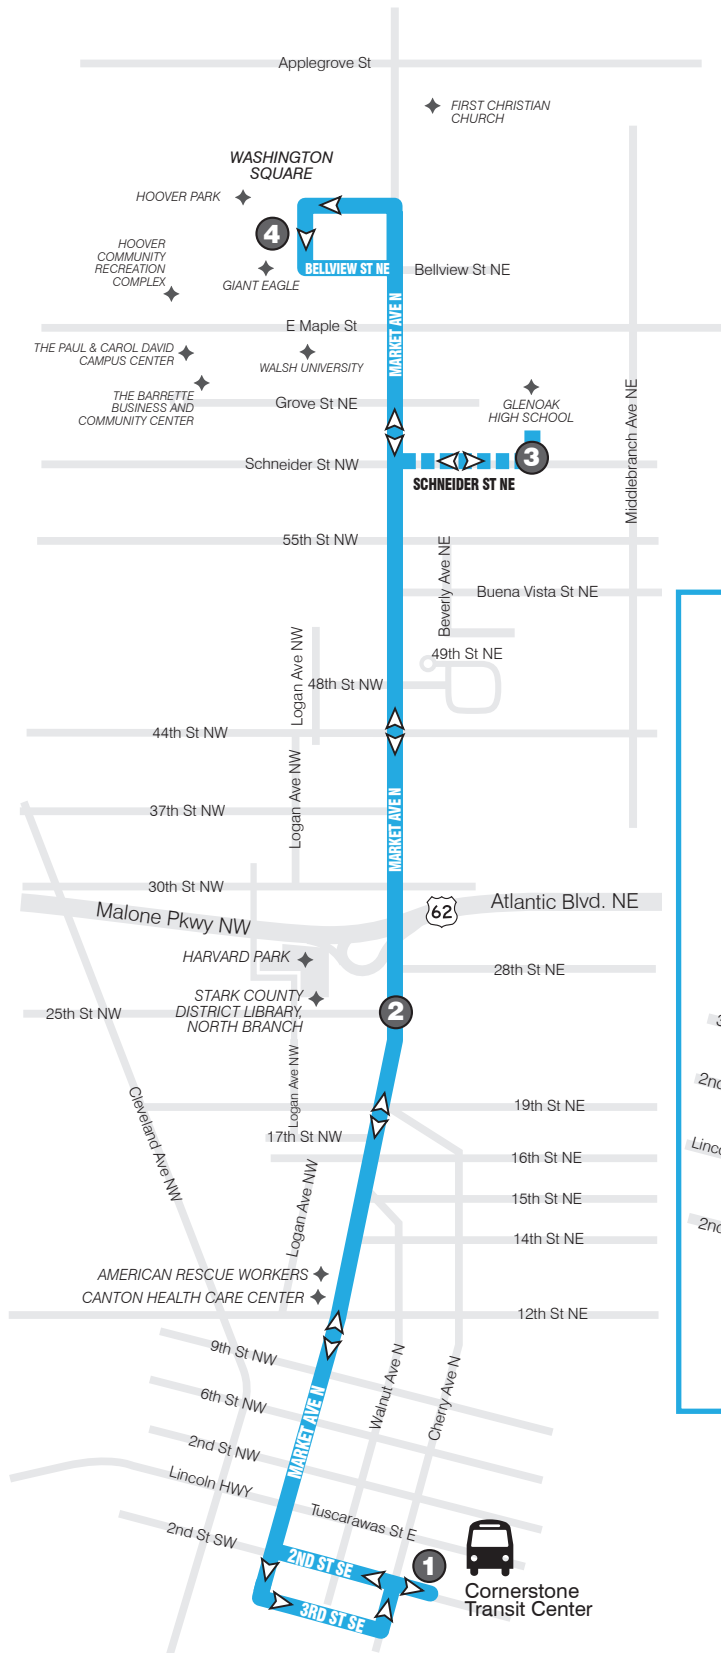

ROUTE 108

Monday - Saturday

1

Leave
Cornerstone

2

25th &
Market

3

Glenoak High
School

	1	2	3
	Leave Cornerstone	25th & Market	Glenoak High School
FROM Downtown Canton TO Washington Square	5:45a	5:54a	#####
	6:45a	6:54a	7:03a
	7:45a	7:54a	#####
	8:45a	8:54a	9:03a
	9:45a	9:54a	#####
	10:45a	10:54a	#####
	11:45a	11:54a	#####
	12:45p	12:54p	1:03p
	1:45p	1:54p	#####
	2:45p	2:54p	3:03p
	3:45p	3:54p	#####
	4:45p	4:54p	5:03p
	5:45p	5:54p	#####
	6:45p	6:54p	#####
	7:45p	7:54p	#####
8:45p	8:54p	#####	

4

Washington
Square

2

25th &
Market

1

Arrive
Cornerstone

	4	2	1
	Washington Square	25th & Market	Arrive Cornerstone
FROM Washington Square TO Downtown Canton	6:14a	6:20a	6:40a
	7:14a	7:20a	7:40a
	8:14a	8:20a	8:40a
	9:14a	9:20a	9:40a
	10:14a	10:20a	10:40a
	11:14a	11:20a	11:40a
	12:14p	12:20p	12:40p
	1:14p	1:20p	1:40p
	2:14p	2:20p	2:40p
	3:14p	3:20p	3:40p
	4:14p	4:20p	4:40p
	5:14p	5:20p	5:40p
	6:14p	6:20p	6:40p
	7:14p	7:20p	7:40p
	8:14p	8:20p	8:40p
9:14p	9:20p	9:40p	

NO SERVICE

ROUTE 108

Monday - Saturday

CLOSE-UP OF DOWNTOWN CANTON